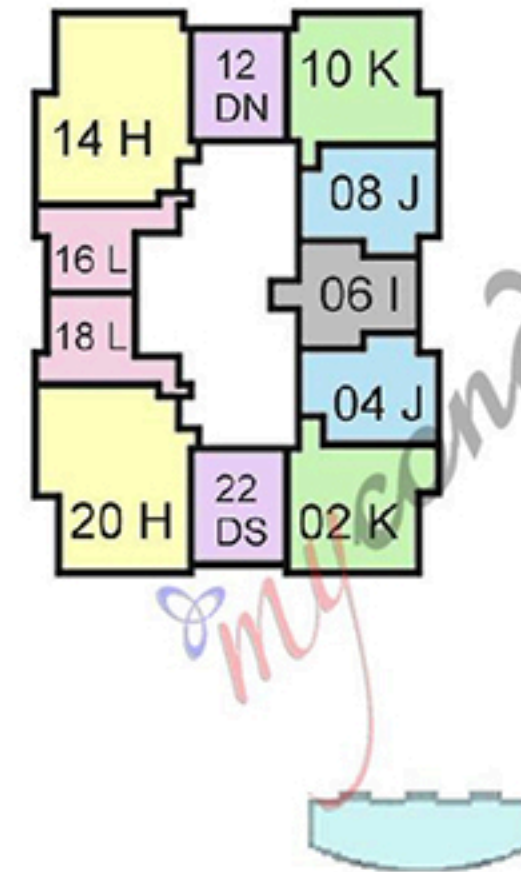

**TOWER LOFT L
UNITS 18**

FLOORS 14 - 34

1 BEDROOM
1,5 BATHROOMS
LIVING AREA 1 019 SF 95 SM
TERRACE 112 SF 10 SM

BRICKELL PLAZA

EAST TOWER

BRICKELL AVENUE