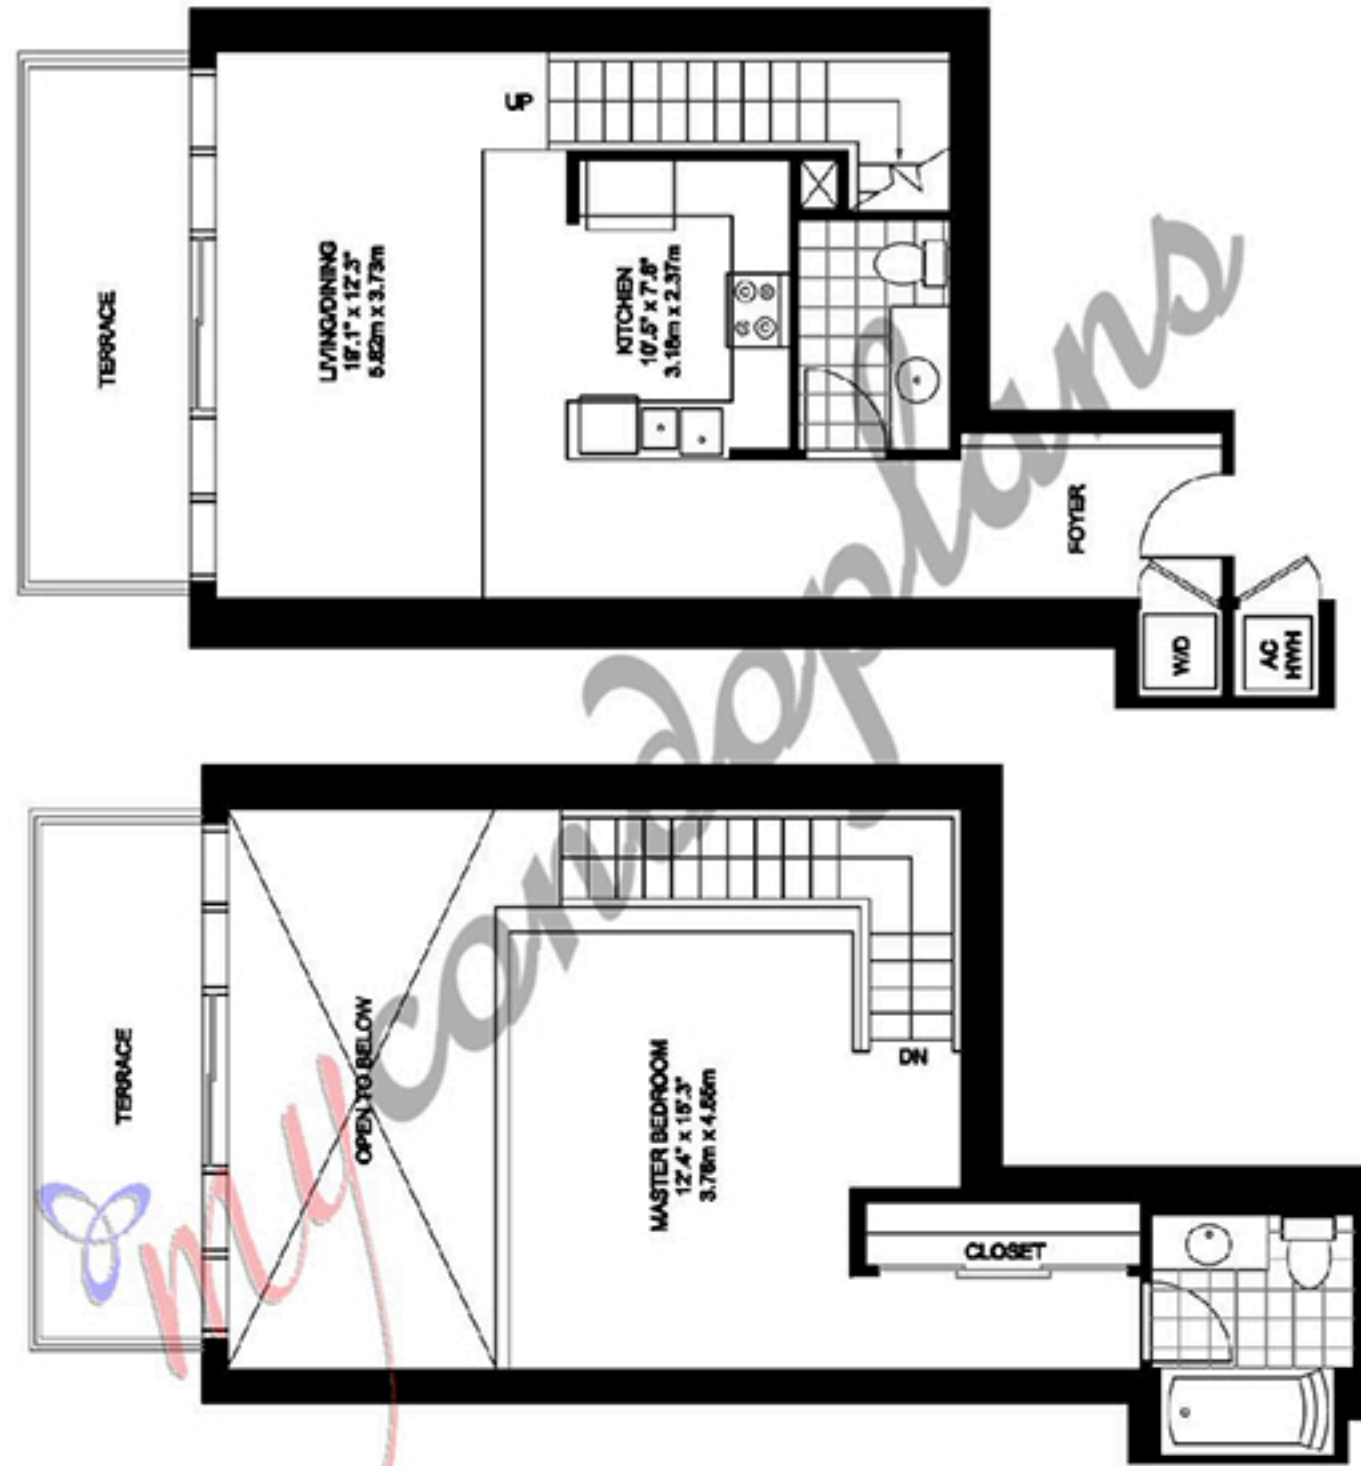

**TOWER LOFT L
UNITS 18**

FLOORS 14 - 34

1 BEDROOM
1,5 BATHROOMS
LIVING AREA 1 019 SF 95 SM
TERRACE 112 SF 10 SM

BRICKELL PLAZA

EAST TOWER

BRICKELL AVENUE