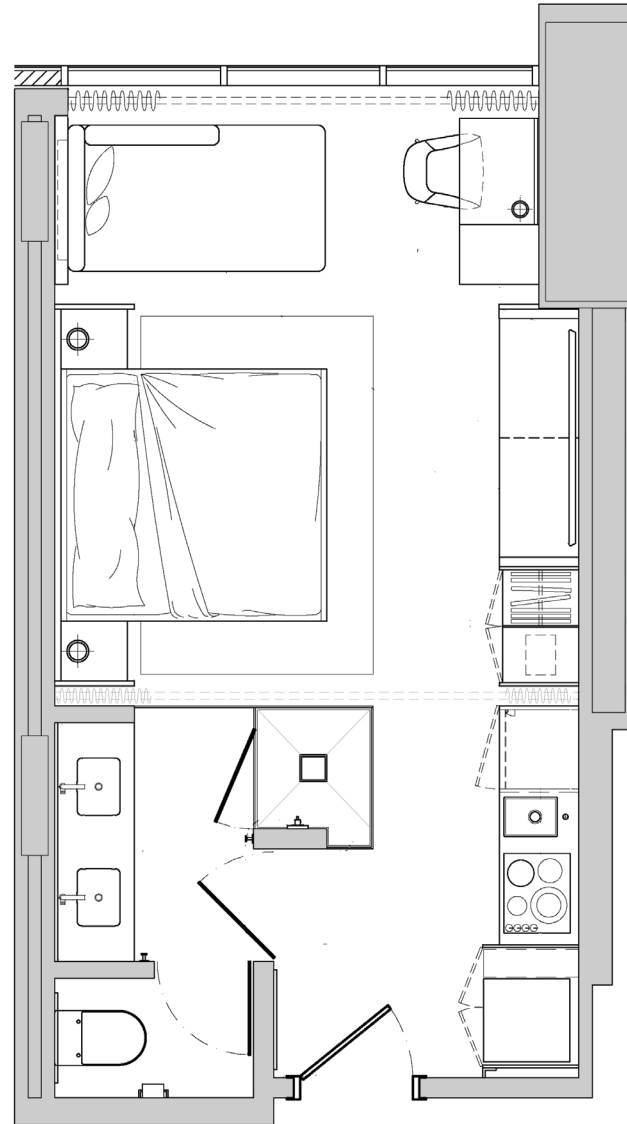

LEGACY

HOTEL & RESIDENCES

UNIT A

Studio | 1 Bath

Total: 368 sq. ft. | 34 m²

SALES & MARKETING BY
ONEWORLD
PROPERTIES