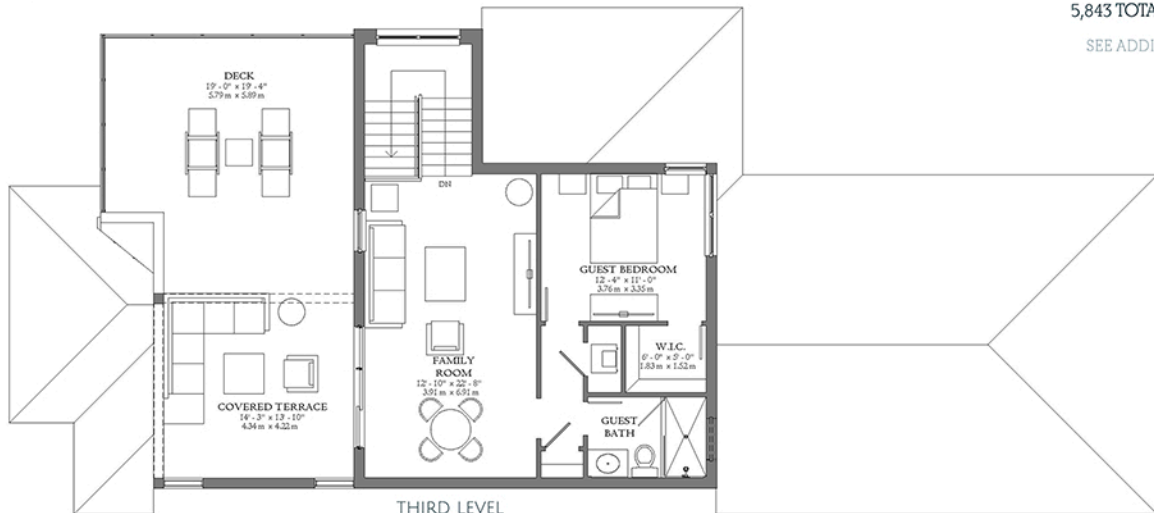

WET BAR

THIRD LEVEL GAME ROOM W/ WET BAR
IN LIEU OF GUEST BEDROOM

THIRD LEVEL OPTIONS

BALI

MODEL A

Three-Story
Single-Family Home
5 bedrooms, 4.5 bathrooms,
roof deck and covered terrace

4,562 AC SF » 423.82 M²
5,843 TOTAL SF » 542.82 M²

SEE ADDITIONAL OPTIONS

THIRD LEVEL
744 A/C SF » 6912 M²