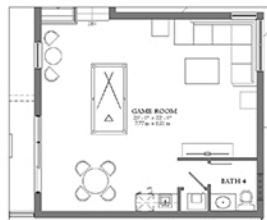

WET BAR

THIRD LEVEL GAME ROOM W/ WET BAR
IN LIEU OF GUEST BEDROOM

THIRD LEVEL OPTIONS

BALI

MODEL A

Three-Story
Single-Family Home
5 bedrooms, 4.5 bathrooms,
roof deck and covered terrace

4,562 AC SF » 423.82 M²
5,843 TOTAL SF » 542.82 M²