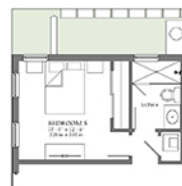

## MODEL C

Two-Story  
Single-Family Home

4 bedrooms, 3.5 bathrooms,  
2-car garage at rear.

4,017 AC SF » 373.18 M<sup>2</sup>  
4,798 TOTAL SF » 445.74 M<sup>2</sup>

SEE ADDITIONAL OPTIONS

BEDROOM IN LIEU OF DEN

WET BAR AT GAME ROOM

WET BAR AT KITCHEN

WINE CELLAR

ALTERNATE KITCHEN

SUMMER KITCHEN

FIRST LEVEL OPTIONS

DEN IN LIEU OF LOFT

WET BAR AT LOFT