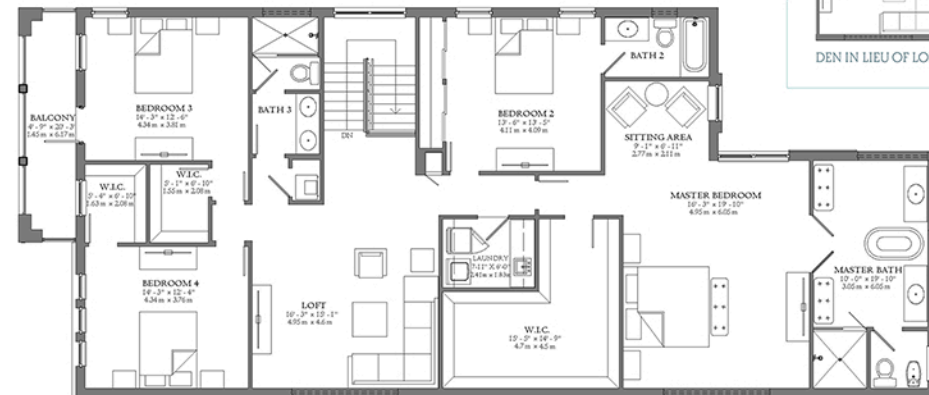

## MODEL C

Two-Story  
Single-Family Home

4 bedrooms, 3.5 bathrooms,  
2-car garage at rear.

4,017 AC SF » 373.18 M<sup>2</sup>  
4,798 TOTAL SF » 445.74 M<sup>2</sup>

SEE ADDITIONAL OPTIONS

BEDROOM IN LIEU OF DEN

WET BAR AT GAME ROOM

WET BAR AT KITCHEN

WINE CELLAR

ALTERNATE KITCHEN

SUMMER KITCHEN

FIRST LEVEL OPTIONS

DEN IN LIEU OF LOFT

WET BAR AT LOFT

ALTERNATE  
MASTER BATH

EN SUITE BATHROOMS AT  
BEDROOMS 3 & 4

GLASS PARTITION AT TOILET  
ROOM IN LIEU OF WALL

SECOND LEVEL OPTIONS