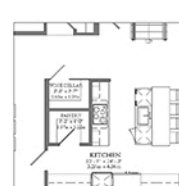

## MODEL C

Two-Story  
Single-Family Home

4 bedrooms, 3.5 bathrooms,  
2-car garage at rear.

4,017 AC SF » 373.18 M<sup>2</sup>  
4,798 TOTAL SF » 445.74 M<sup>2</sup>

SEE ADDITIONAL OPTIONS

BEDROOM IN LIEU OF DEN

WET BAR AT GAME ROOM

WET BAR AT KITCHEN

WINE CELLAR

ALTERNATE KITCHEN

SUMMER KITCHEN

FIRST LEVEL OPTIONS

DEN IN LIEU OF LOFT

WET BAR AT LOFT