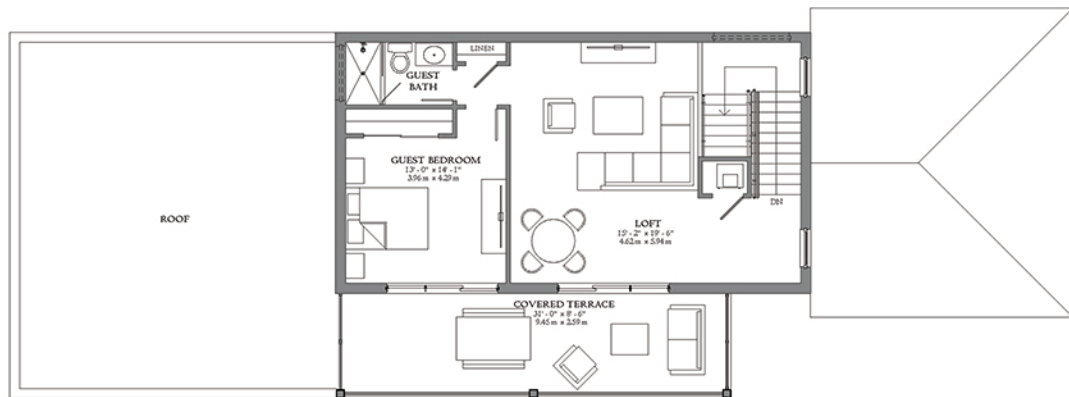

CAPRI

MODEL C

Three-Story
Single-Family Home
6 bedrooms, 6 bathrooms,
including casita, roofdeck and
covered terrace, 2-car garage

4,798 AC SF » 445.75 M²
5,941 TOTAL SF » 551.94 M²

SEE ADDITIONAL OPTIONS

THIRD LEVEL
800 A/C SF » 74.32 M²

WET BAR

SUMMER KITCHEN

ELEVATOR

GAME ROOM

OPTIONS