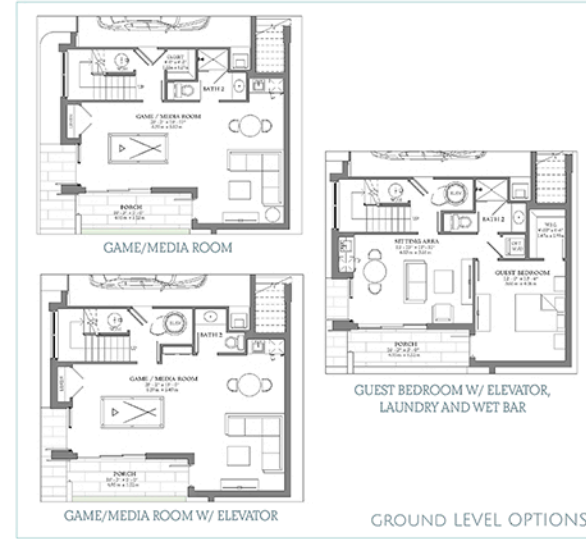

FIJI

MODEL A

Ground Level
Flex Space

SEE OPTIONS

FIJI

MODEL A

Three-Story
Single-Family Home
4 bedrooms, 3.5 bathrooms,
2-car garage at rear.

2,811 AC SF » 26114 M²
3,618 TOTAL SF » 33611 M²