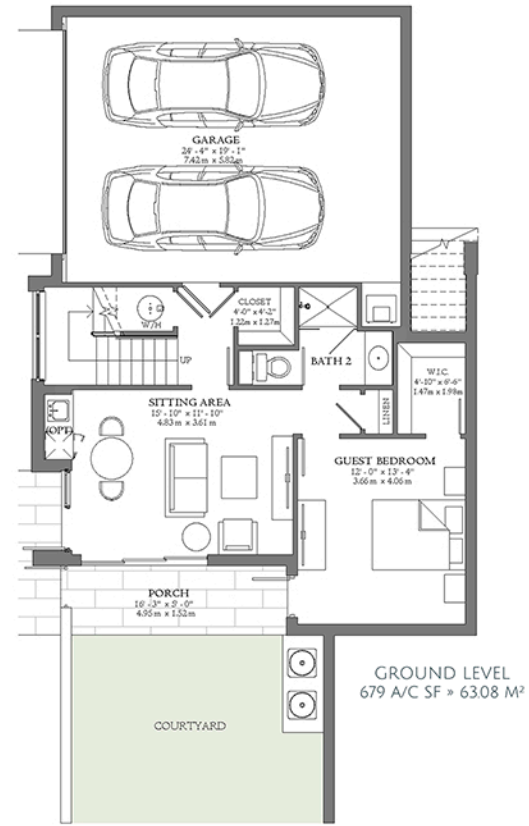

FIJI

MODEL A

Ground Level
Flex Space

SEE OPTIONS

FIJI

MODEL A

Three-Story
Single-Family Home
4 bedrooms, 3.5 bathrooms,
2-car garage at rear.

2,811 AC SF » 26114 M²
3,618 TOTAL SF » 33611 M²