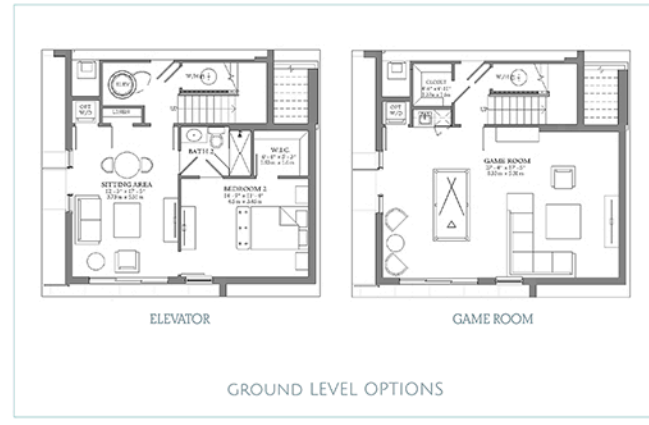

FIJI

MODEL B

Ground Level
Flex Space

SEE OPTIONS

FIJI

MODEL B

Three-Story
Single-Family Home
4 bedrooms, 3.5 bathrooms,
2-car garage at rear.

3,025 AC SF » 281.01 M²
3,851 TOTAL SF » 357.74 M²
SEE ADDITIONAL OPTIONS