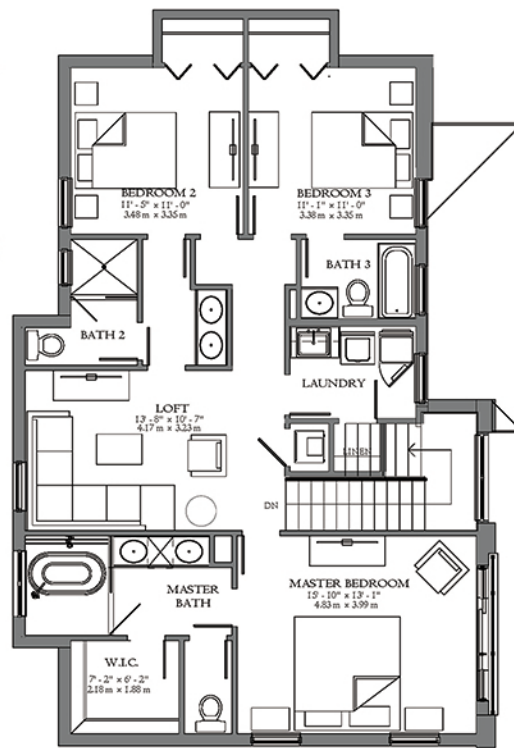

IBIZA

MODEL C

Two-Story
Single-Family Home
3 bedrooms, 3.5 bathrooms,
courtyard and 2-car garage

2,122 AC SF » 19714 M²
2,862 TOTAL SF » 265.89 M²

IBIZA

MODEL C

Two-Story
Single-Family Home

SECOND LEVEL OPTIONS

LOFT

FOURTH BEDROOM