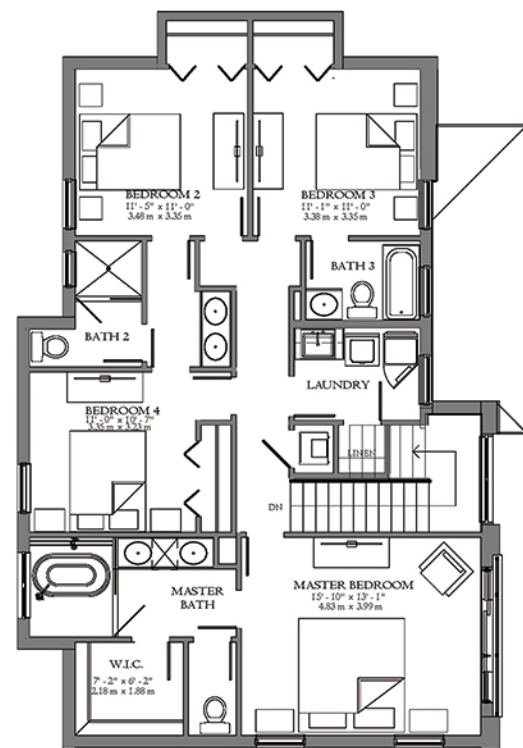

IBIZA

MODEL C

Two-Story
Single-Family Home
3 bedrooms, 3.5 bathrooms,
courtyard and 2-car garage

2,122 AC SF » 19714 M²
2,862 TOTAL SF » 265.89 M²

IBIZA

MODEL C

Two-Story
Single-Family Home

SECOND LEVEL OPTIONS

LOFT

FOURTH BEDROOM