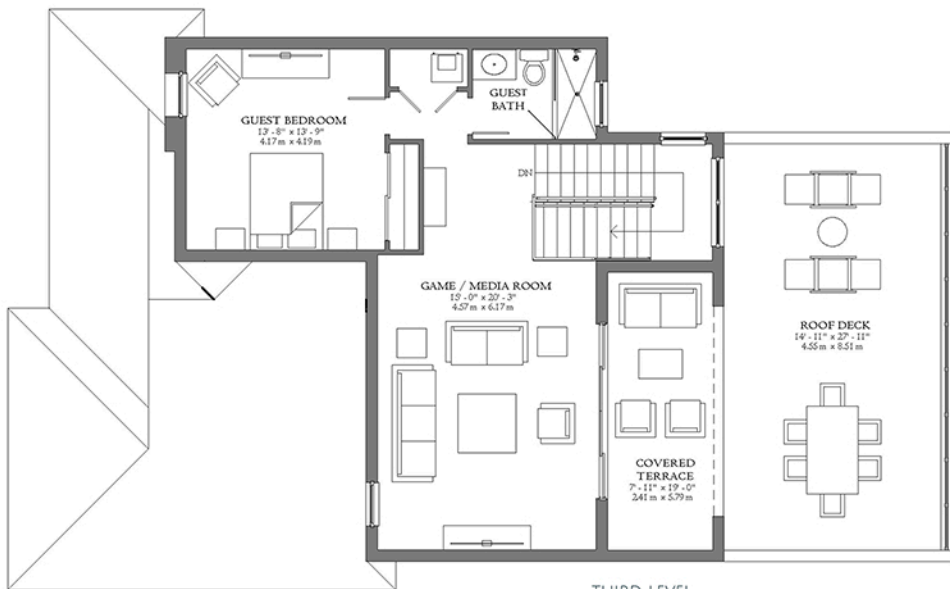

MAUI MODEL A

Three-Story
Single-Family Home
5 bedrooms, 4.5 bathrooms,
roof deck and covered terrace

4,591 AC SF » 426.51 M²
6,360 TOTAL SF » 590.84 M²

SEE ADDITIONAL OPTIONS

THIRD LEVEL
868 A/C SF » 80.64 M²