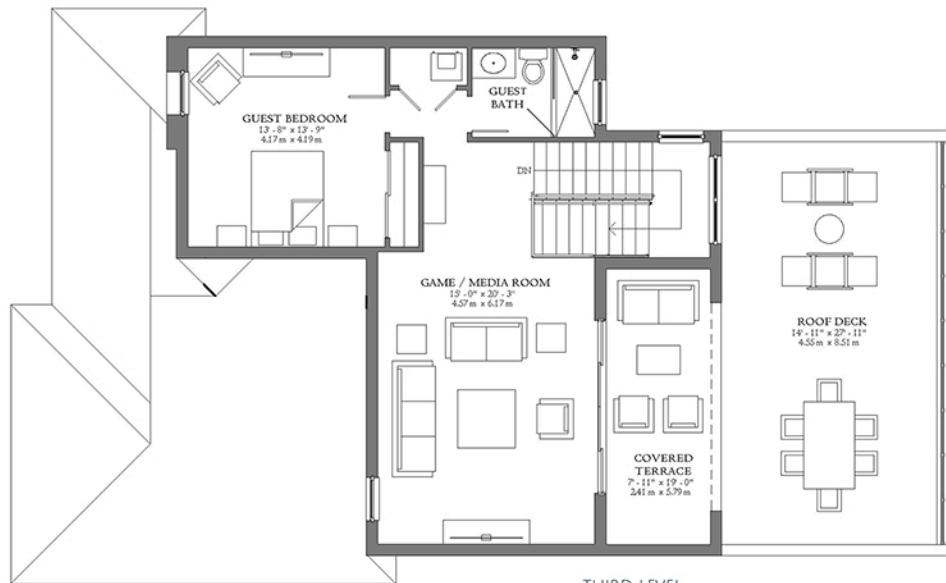

## MODEL B

### Three-Story Single-Family Home

6 bedrooms, 5.5 bathrooms,  
roof deck and covered terrace  
2-car garage with studio above

5,114 AC SF » 475.11 M<sup>2</sup>

6,924 TOTAL SF » 643.26 M<sup>2</sup>

SEE ADDITIONAL OPTIONS