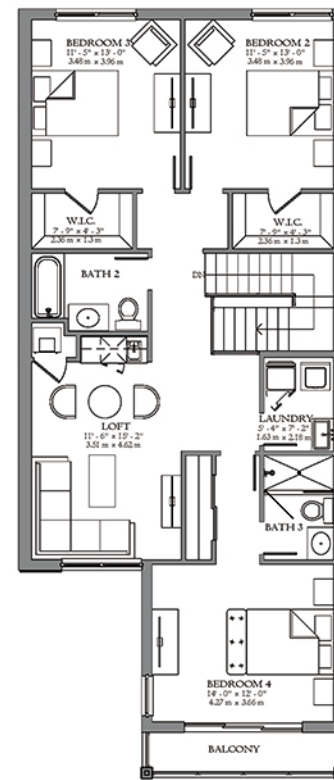

TAHITI

MODEL C

Three-Story
Townhome

4 bedrooms, 3.5 bathrooms, roof deck,
covered terrace & summer kitchen.

2,695 AC SF » 250.34 M²
3,693 TOTAL SF » 343.12 M²

SEE ADDITIONAL OPTIONS

THIRD LEVEL
866 A/C SF » 80.43 M²

SECOND LEVEL

THIRD LEVEL

THIRD LEVEL MASTER SUITE OPTION