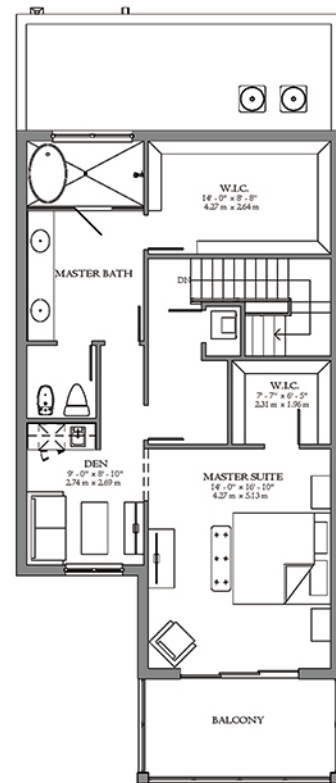

TAHITI

MODEL C

Three-Story
Townhome

4 bedrooms, 3.5 bathrooms, roof deck,
covered terrace & summer kitchen.

2,695 AC SF » 250.34 M²
3,693 TOTAL SF » 343.12 M²

SEE ADDITIONAL OPTIONS

THIRD LEVEL
866 A/C SF » 80.43 M²

SECOND LEVEL

THIRD LEVEL

THIRD LEVEL MASTER SUITE OPTION