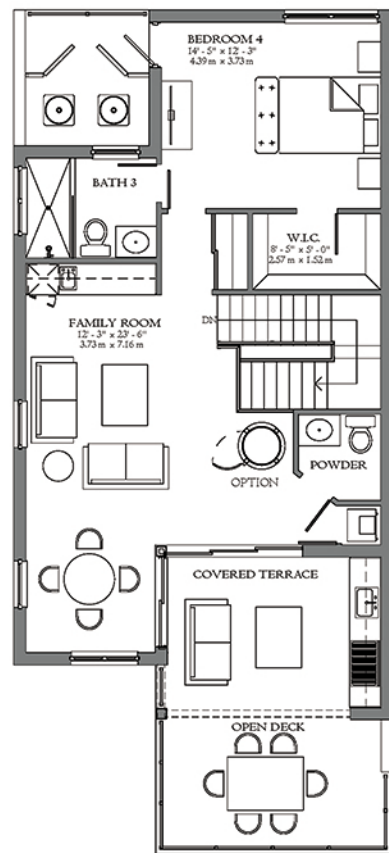

TAHITI

MODEL C

Three-Story
Townhome

4 bedrooms, 3.5 bathrooms, roof deck,
covered terrace & summer kitchen.

2,695 AC SF » 250.34 M²
3,693 TOTAL SF » 343.12 M²

SEE ADDITIONAL OPTIONS

THIRD LEVEL
866 A/C SF » 80.43 M²

SECOND LEVEL

THIRD LEVEL

THIRD LEVEL MASTER SUITE OPTION