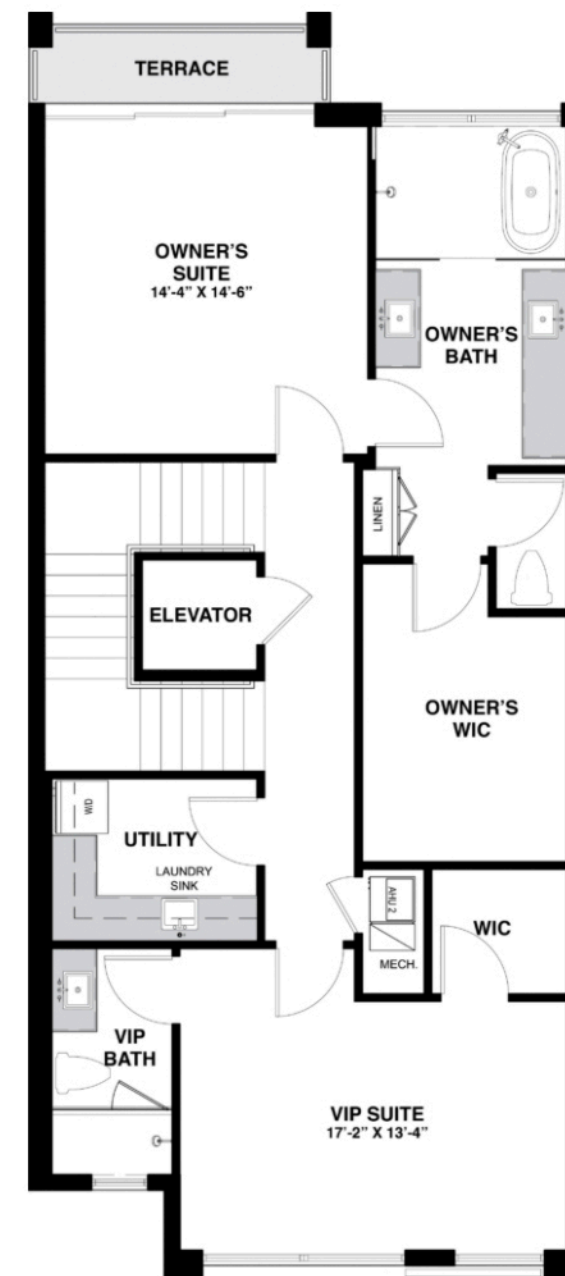

AURA

4 BEDROOMS | 4.5 BATHROOMS | OPTIONAL FLEX ROOM | 4,645 TOTAL SQ. FT.

LEVEL ONE

LEVEL TWO

LEVEL THREE

LEVEL FOUR