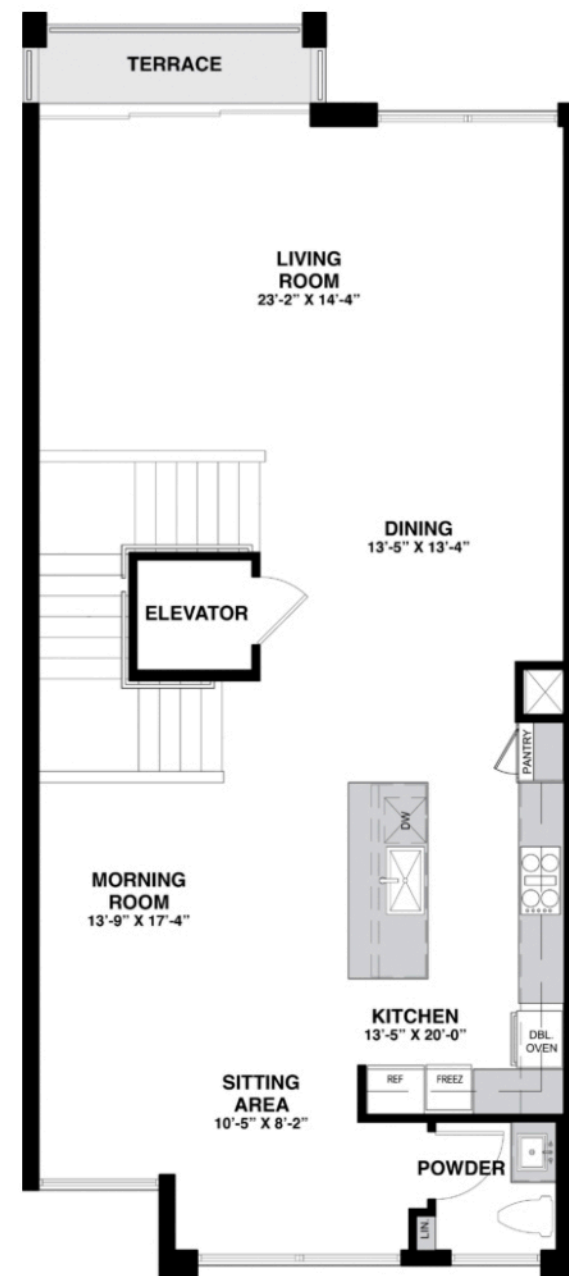

AURA

4 BEDROOMS | 4.5 BATHROOMS | OPTIONAL FLEX ROOM | 4,645 TOTAL SQ. FT.

LEVEL ONE

LEVEL TWO

LEVEL THREE

LEVEL FOUR