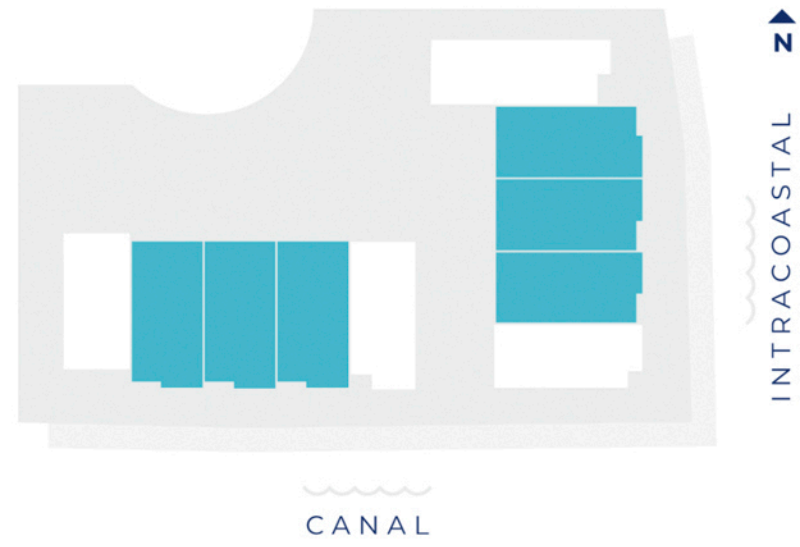

AURA

4 BEDROOMS | 4.5 BATHROOMS | OPTIONAL FLEX ROOM | 4,645 TOTAL SQ. FT.

LEVEL ONE

LEVEL TWO

LEVEL THREE

LEVEL FOUR