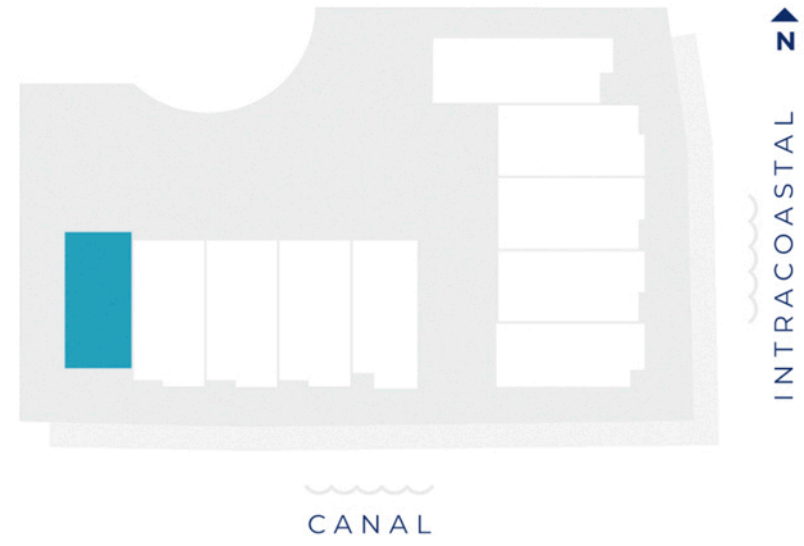

# EDEN

4 BEDROOMS | 4.5 BATHROOMS | OPTIONAL FLEX ROOM | 4,219 TOTAL SQ. FT.

LEVEL ONE

LEVEL TWO

LEVEL THREE

LEVEL FOUR