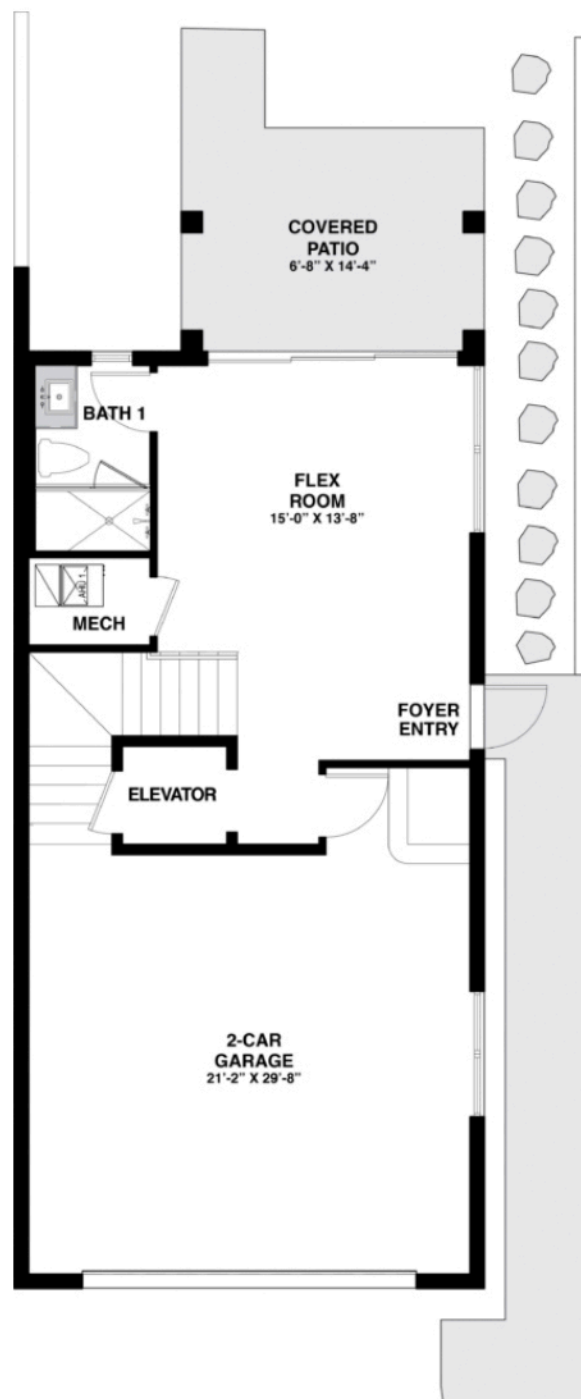

# EDEN

4 BEDROOMS | 4.5 BATHROOMS | OPTIONAL FLEX ROOM | 4,219 TOTAL SQ. FT.

LEVEL ONE

LEVEL TWO

LEVEL THREE

LEVEL FOUR