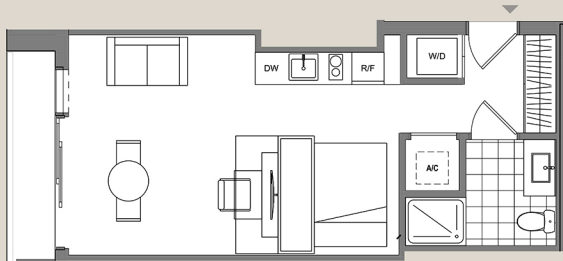

THE RESIDENCES

501
FIRST
RESIDENCES

UNIT 07

Studio / 1 Bath
447 sq. ft.
42 m²