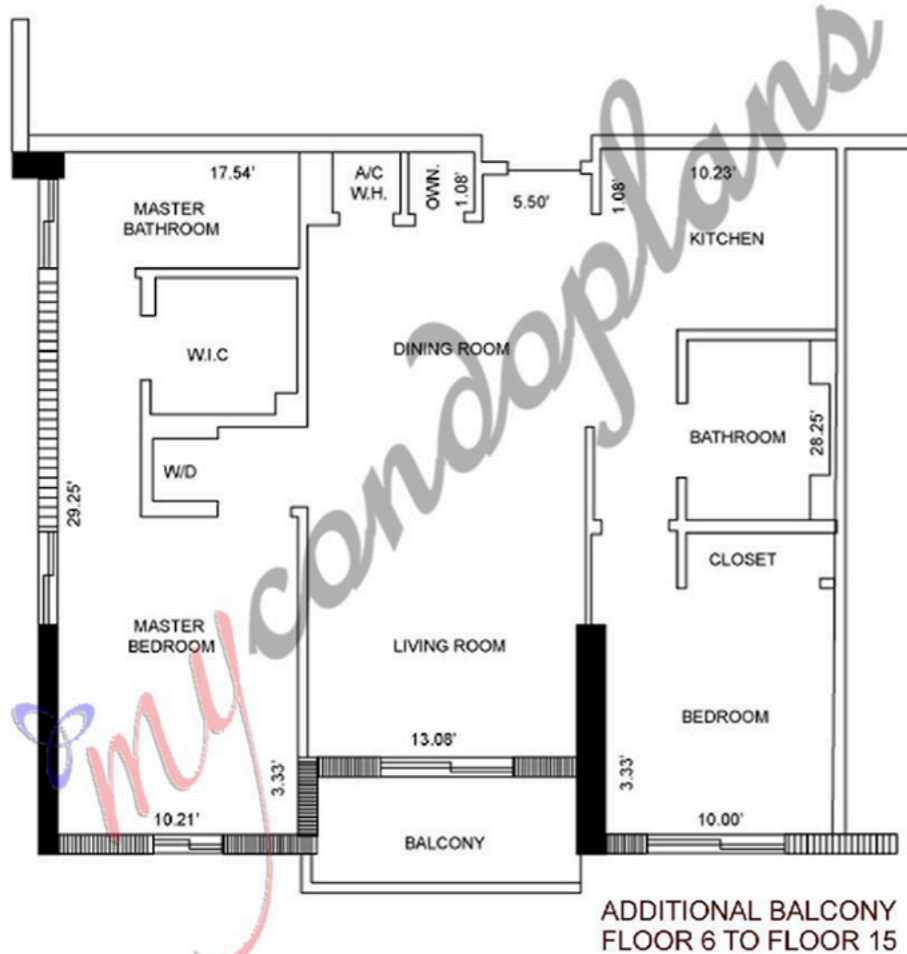

Line 08 Floors 6 to 29

2 Bedrooms - 2 Bathrooms
Living area 930 SqF - 86 SqM

SE 14th Terrace

Costa Bella

BISCAYNE BAY

SE 14th Lane

BRICKELL EAST