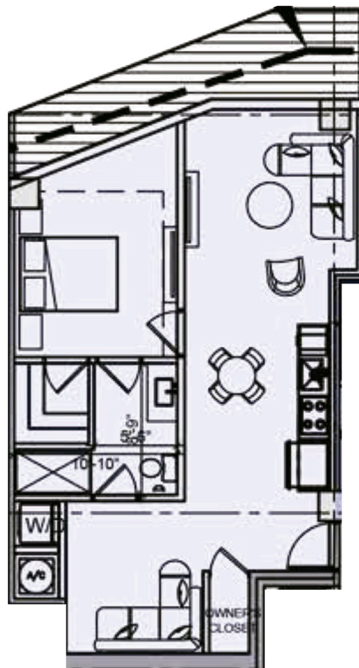

FOLLOWING FLOORS:

10th floor to 34th Floor

LOFTY™

RIVER

UNIT 1
1 BR + D
765 SF