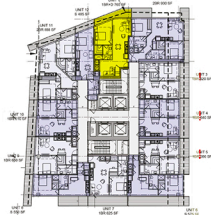

FOLLOWING FLOORS:

10th floor to 34th Floor

LOFTY™

RIVER

UNIT 1
1 BR + D
765 SF