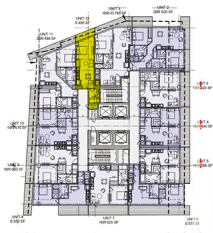

FOLLOWING FLOORS:

10th floor to 34th Floor

**UNIT 12
STUDIO
485 SF**