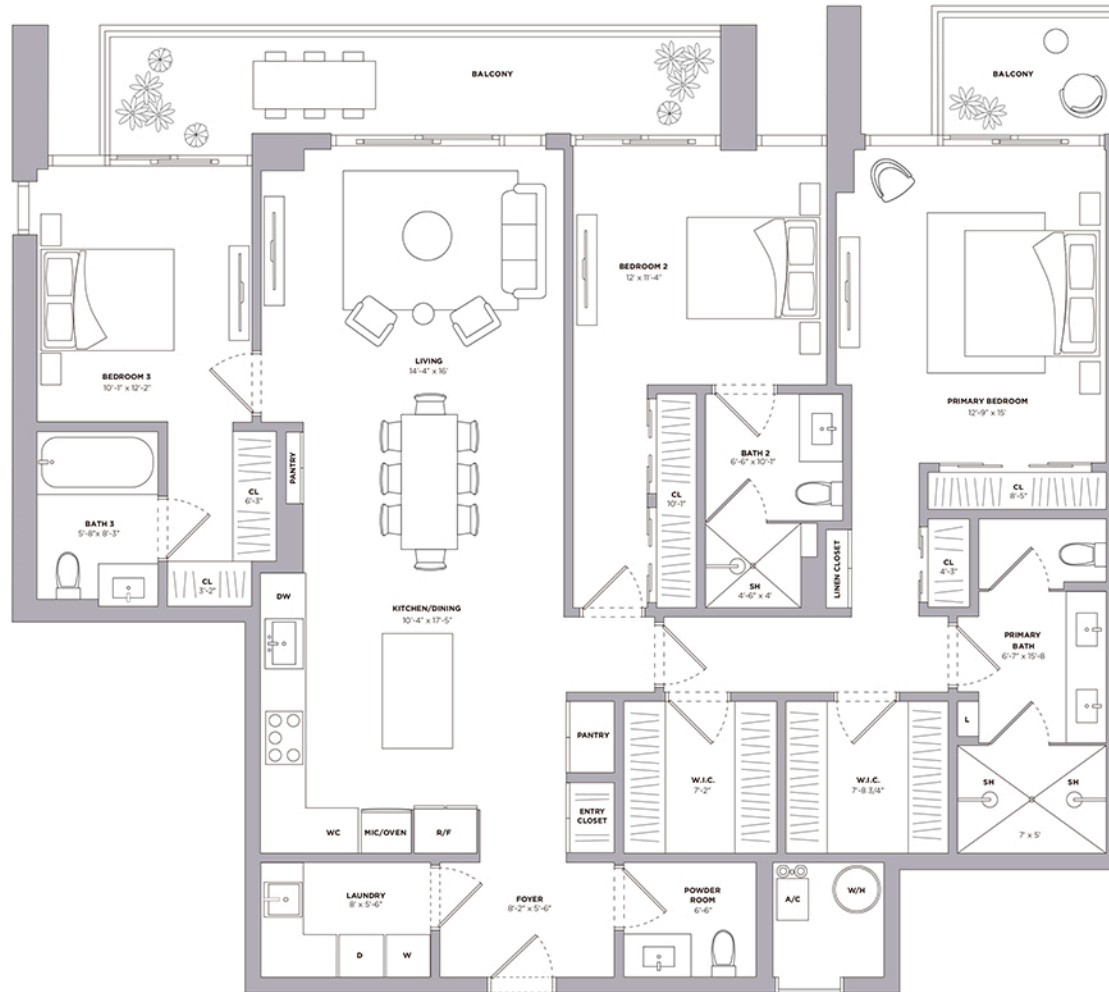

LPH 03

LOWER PENTHOUSE RESIDENCE

BAY VIEW

LEVEL 7
3 BEDROOMS
3.5 BATHROOMS

INTERIOR
1,842 SF - 171 M

EXTERIOR
211 SF - 19 M

TOTAL
2,053 SF - 191 M

BISCAYNE BAY