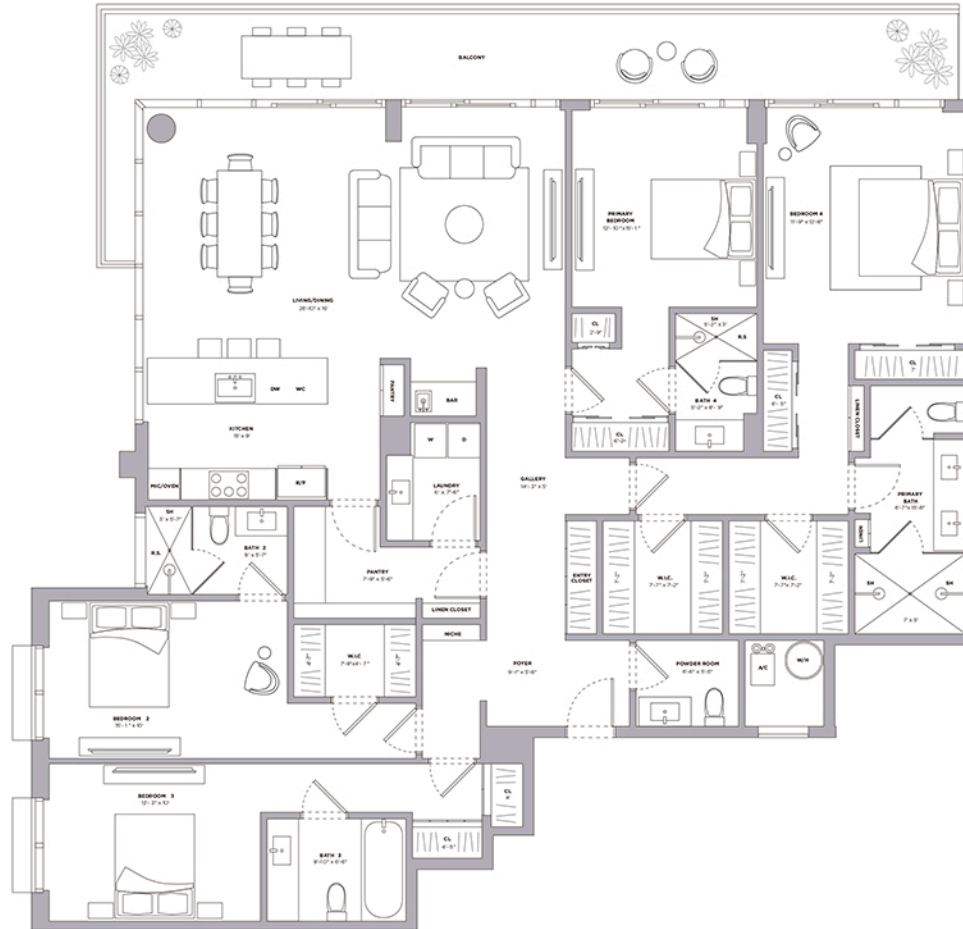

LPH 11

LOWER PENTHOUSE RESIDENCE

BAY VIEW

LEVEL 7
4 BEDROOMS
4.5 BATHROOMS

INTERIOR
2,502 SF - 232 M

EXTERIOR
320 SF - 30 M

TOTAL
2,822 SF - 262 M

CITY