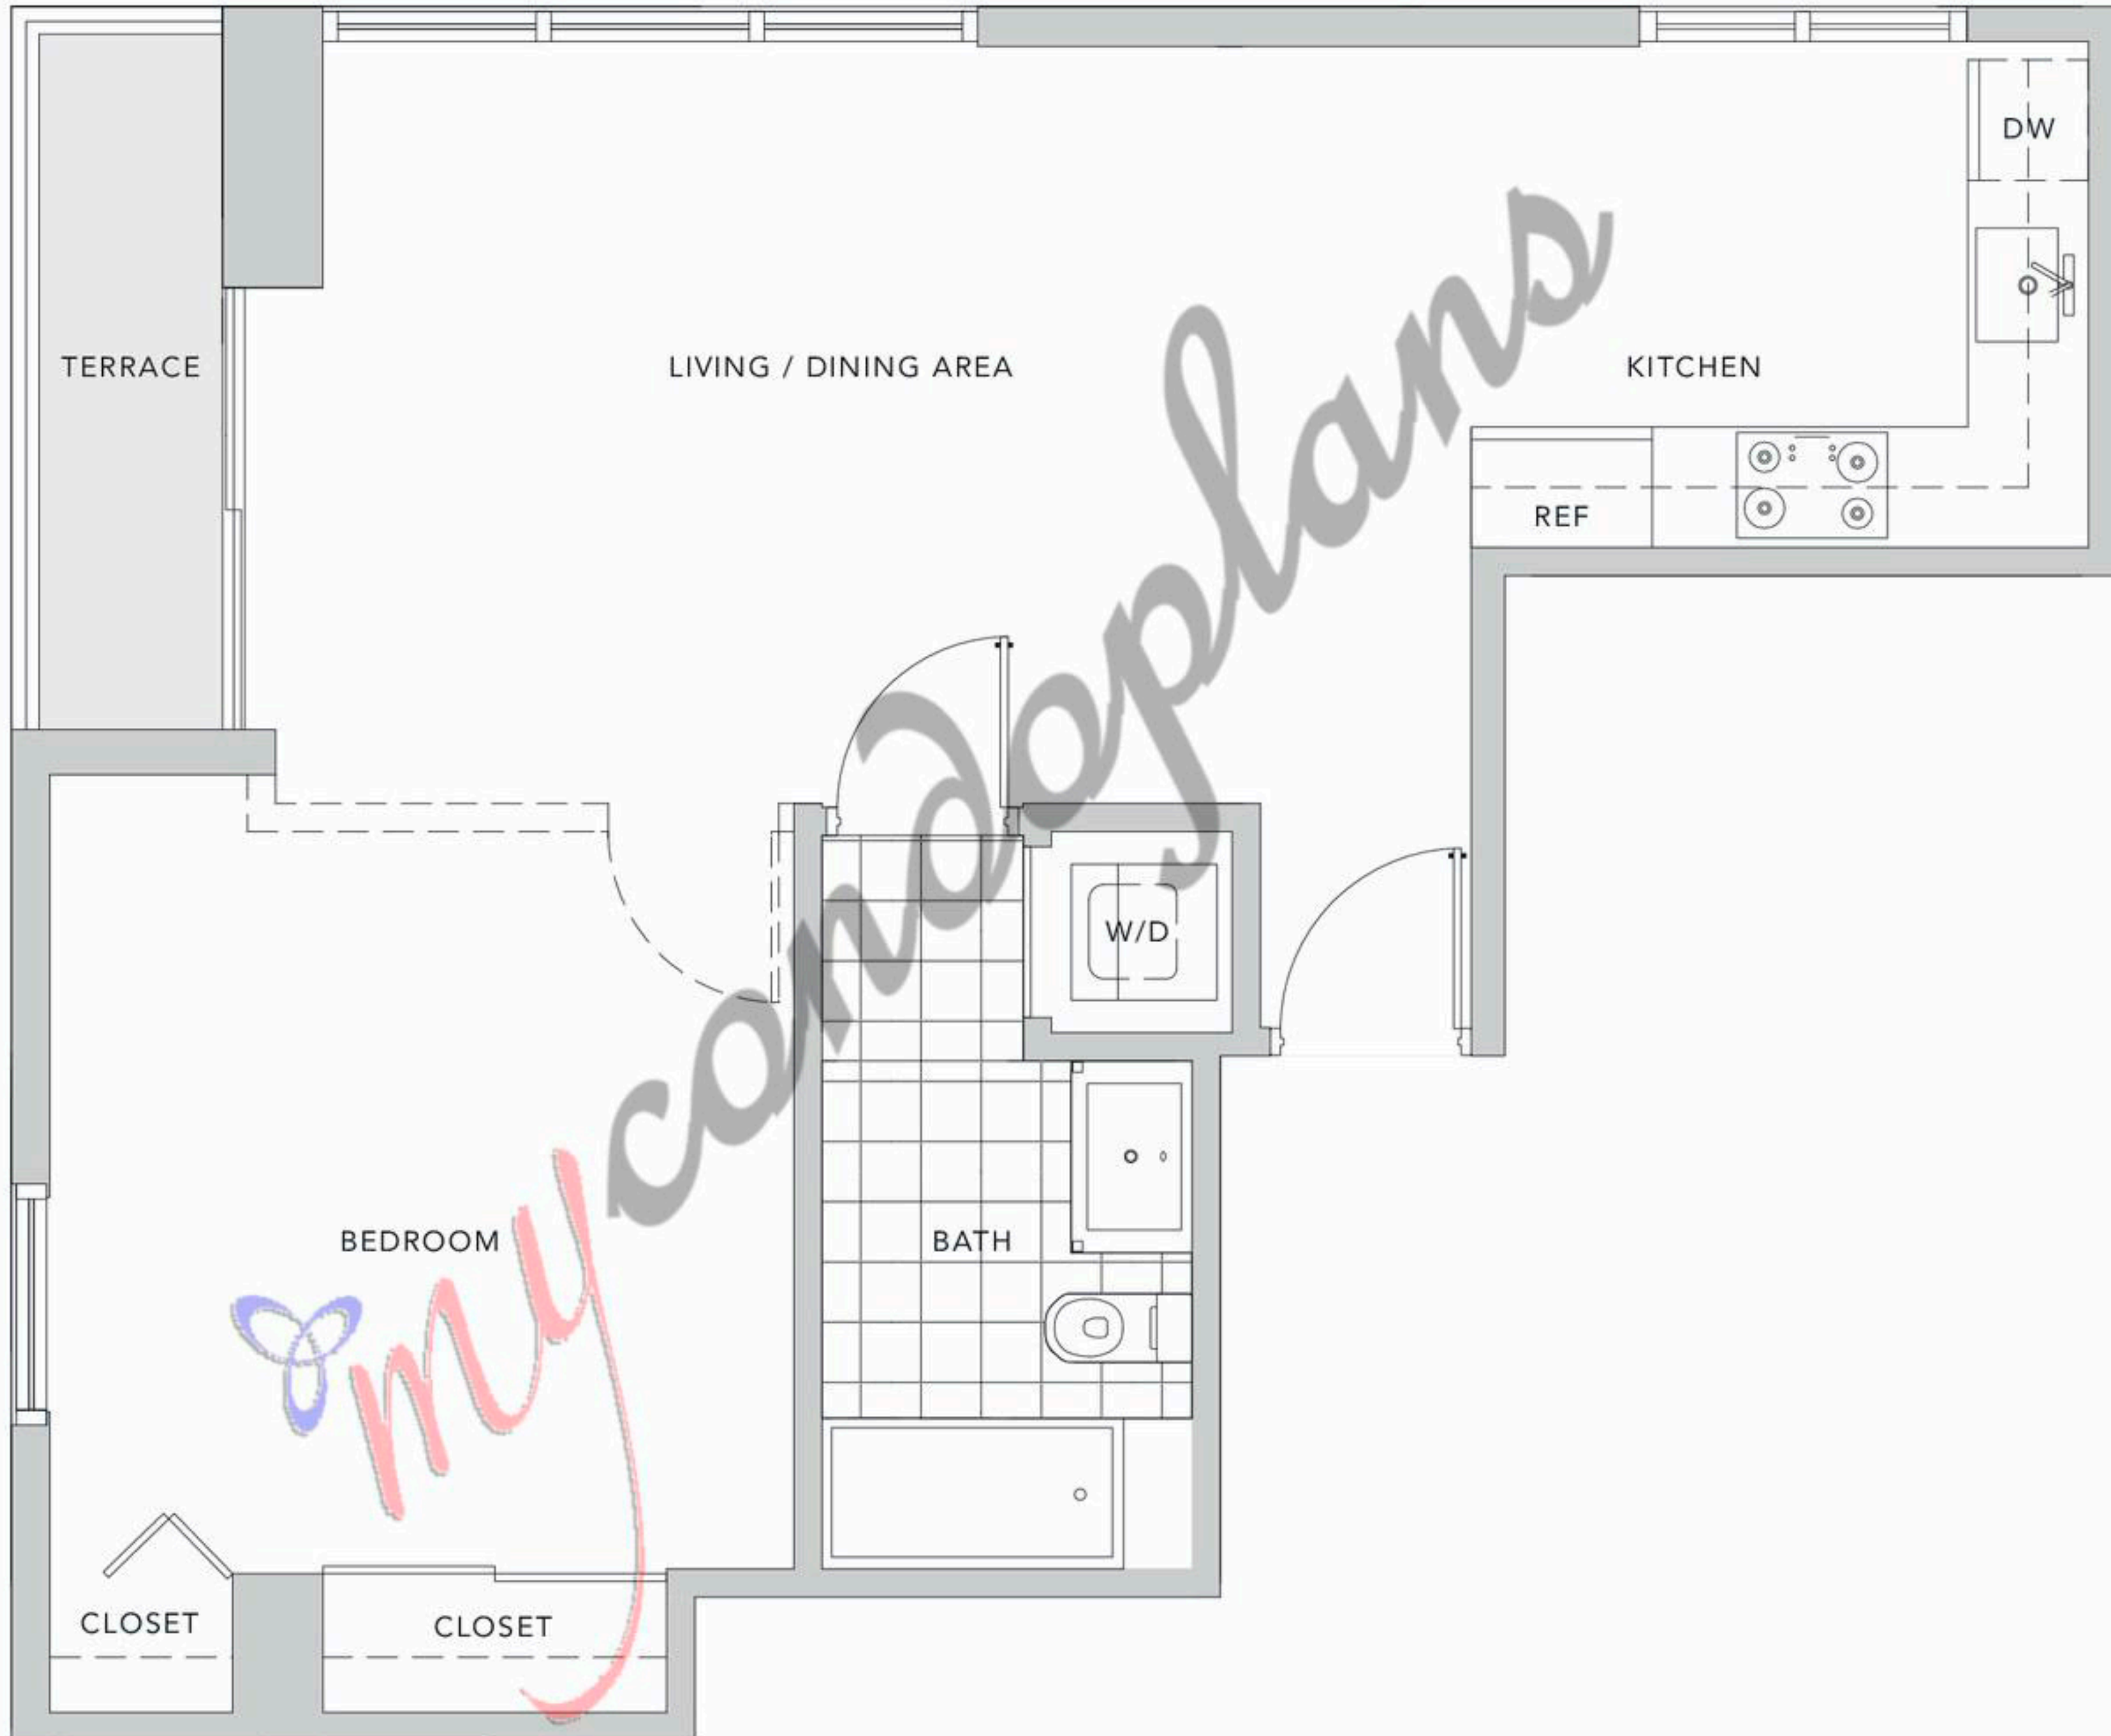

# Centro

151 SE 1st St  
Unit 10 Floor 4-36

Bed 1 Bath 1 Half 0 Levels 1  
Living Area 605 sf 56 sm

Penthouse on 36

Plan Type D

Units 03 05 06 07 and 09 may be flipped