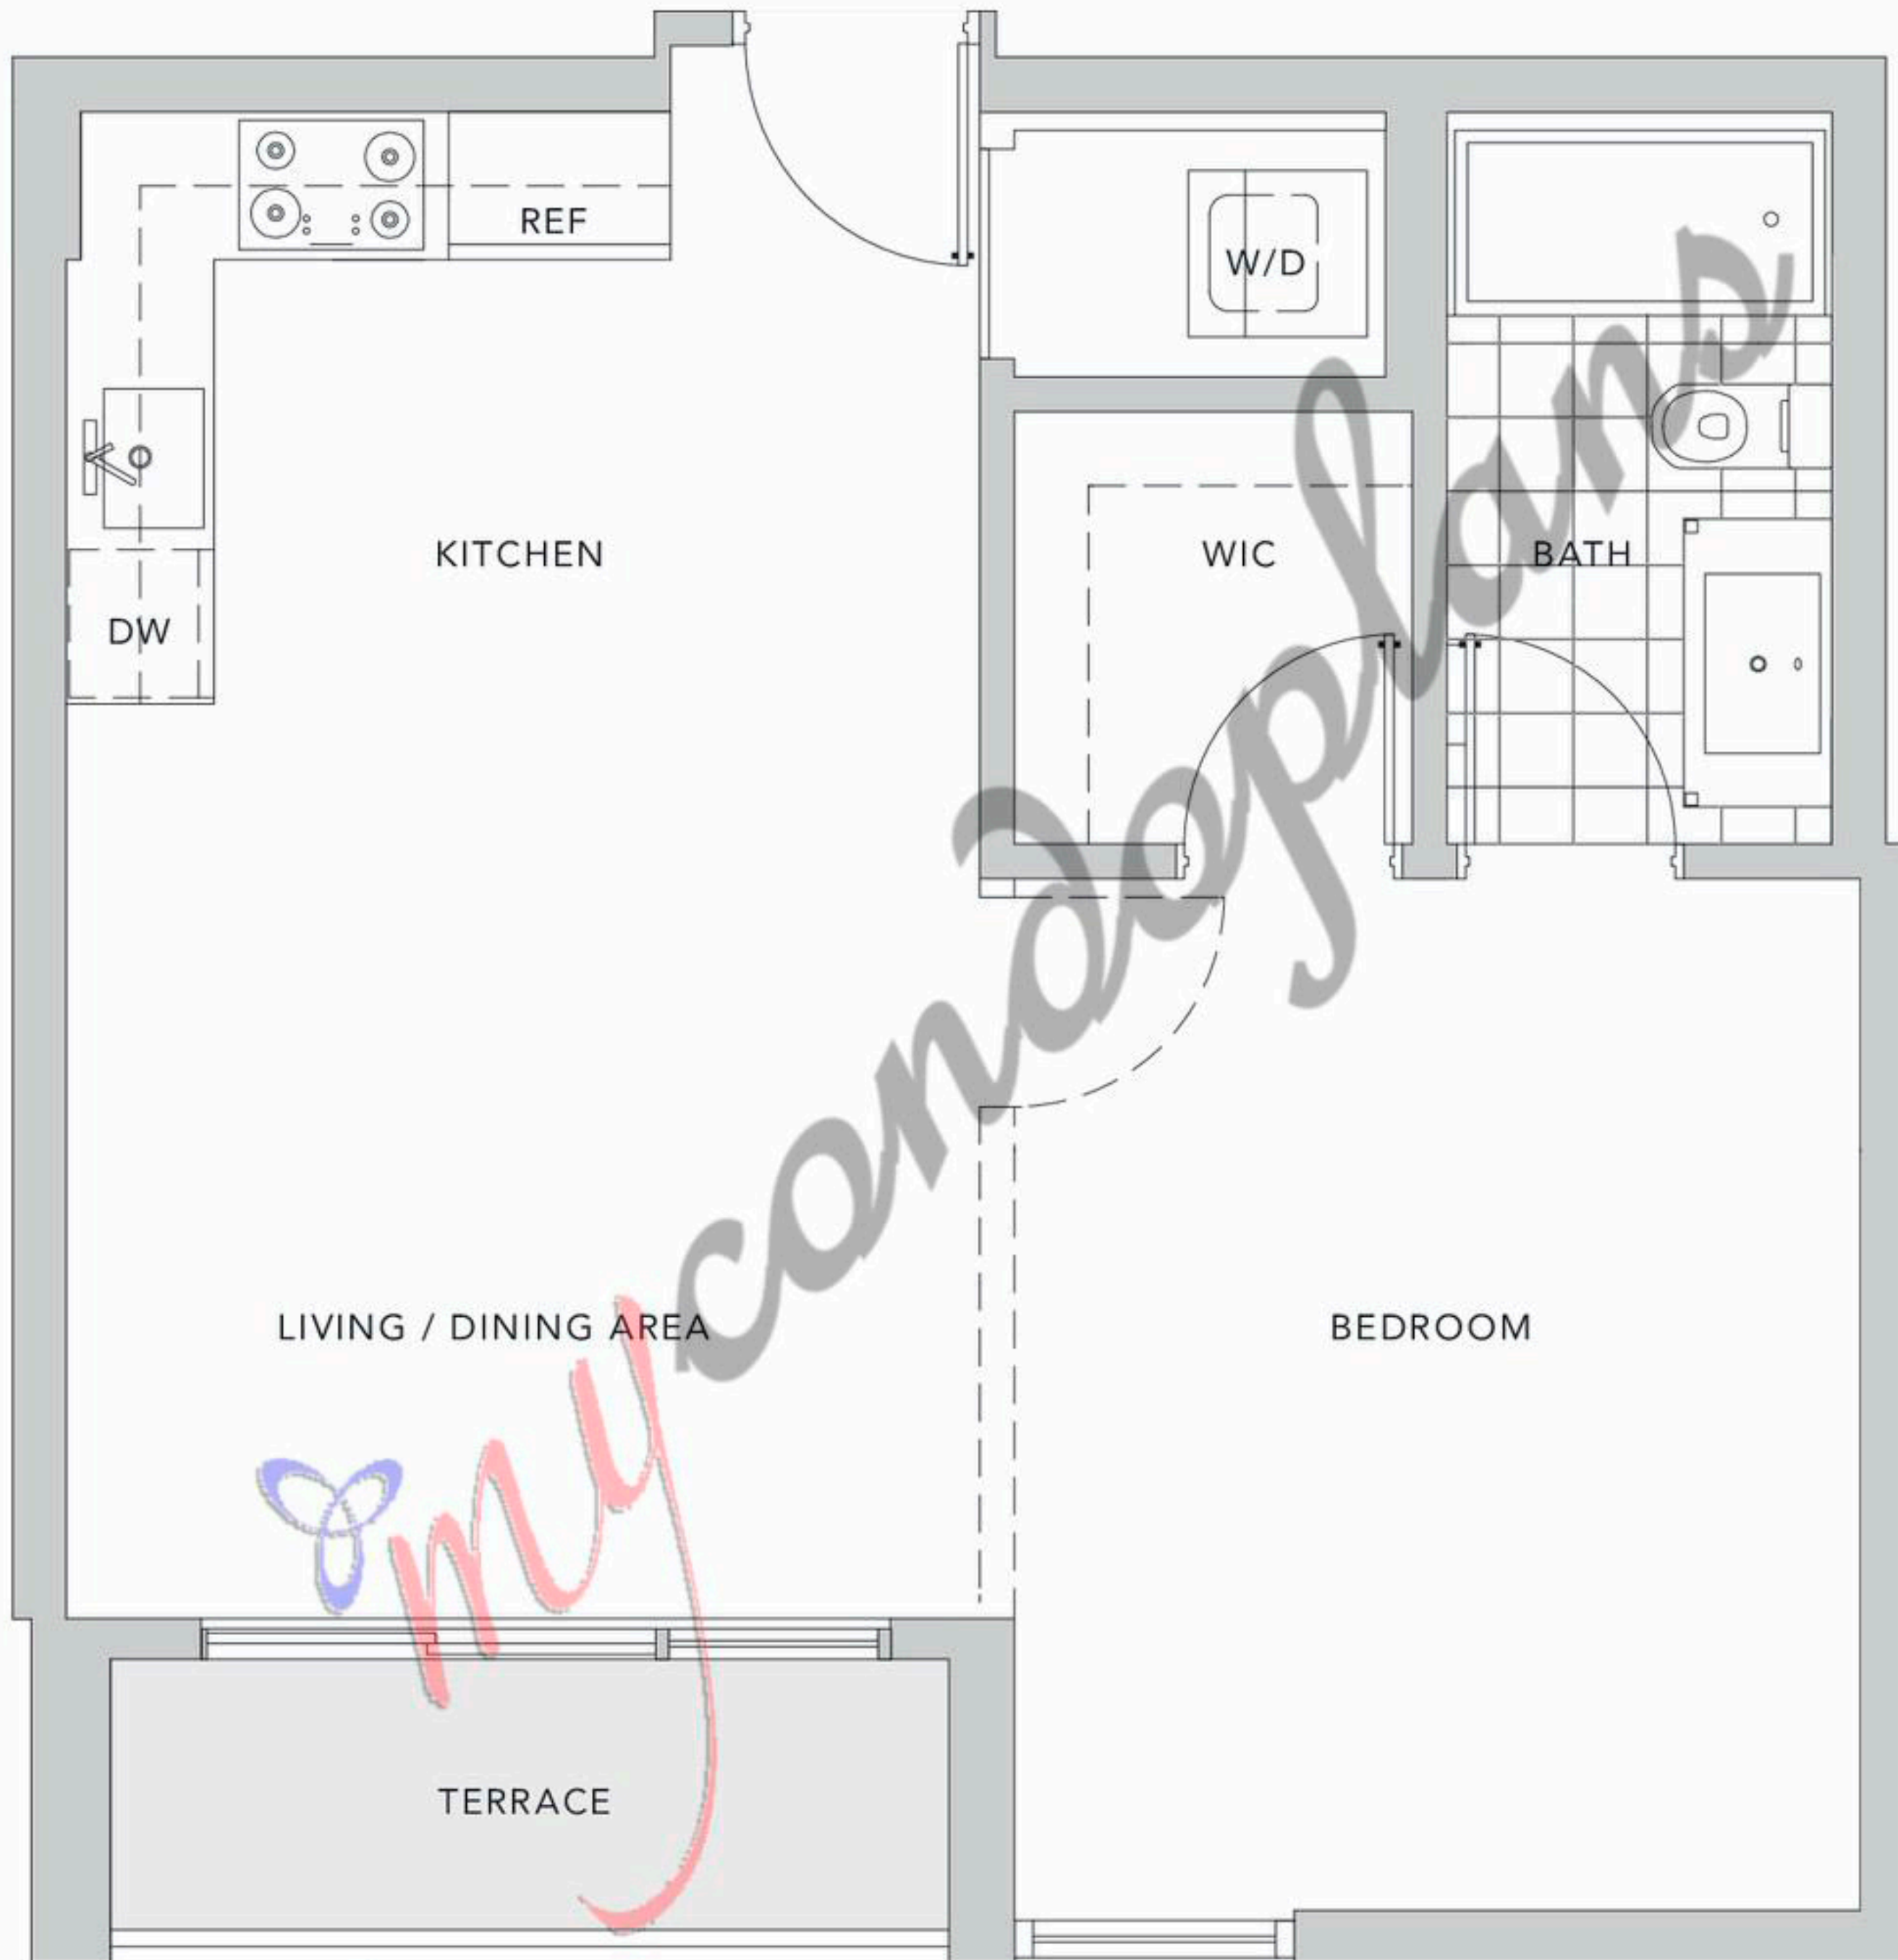

Centro

151 SE 1st St
Unit 05 Floor 4-36

Bed 1 Bath 1 Half 0 Levels 1
Living Area 525 sf 49 sm

Penthouse on 36

Plan Type E2

Units 03 05 06 07 and 09 may be flipped