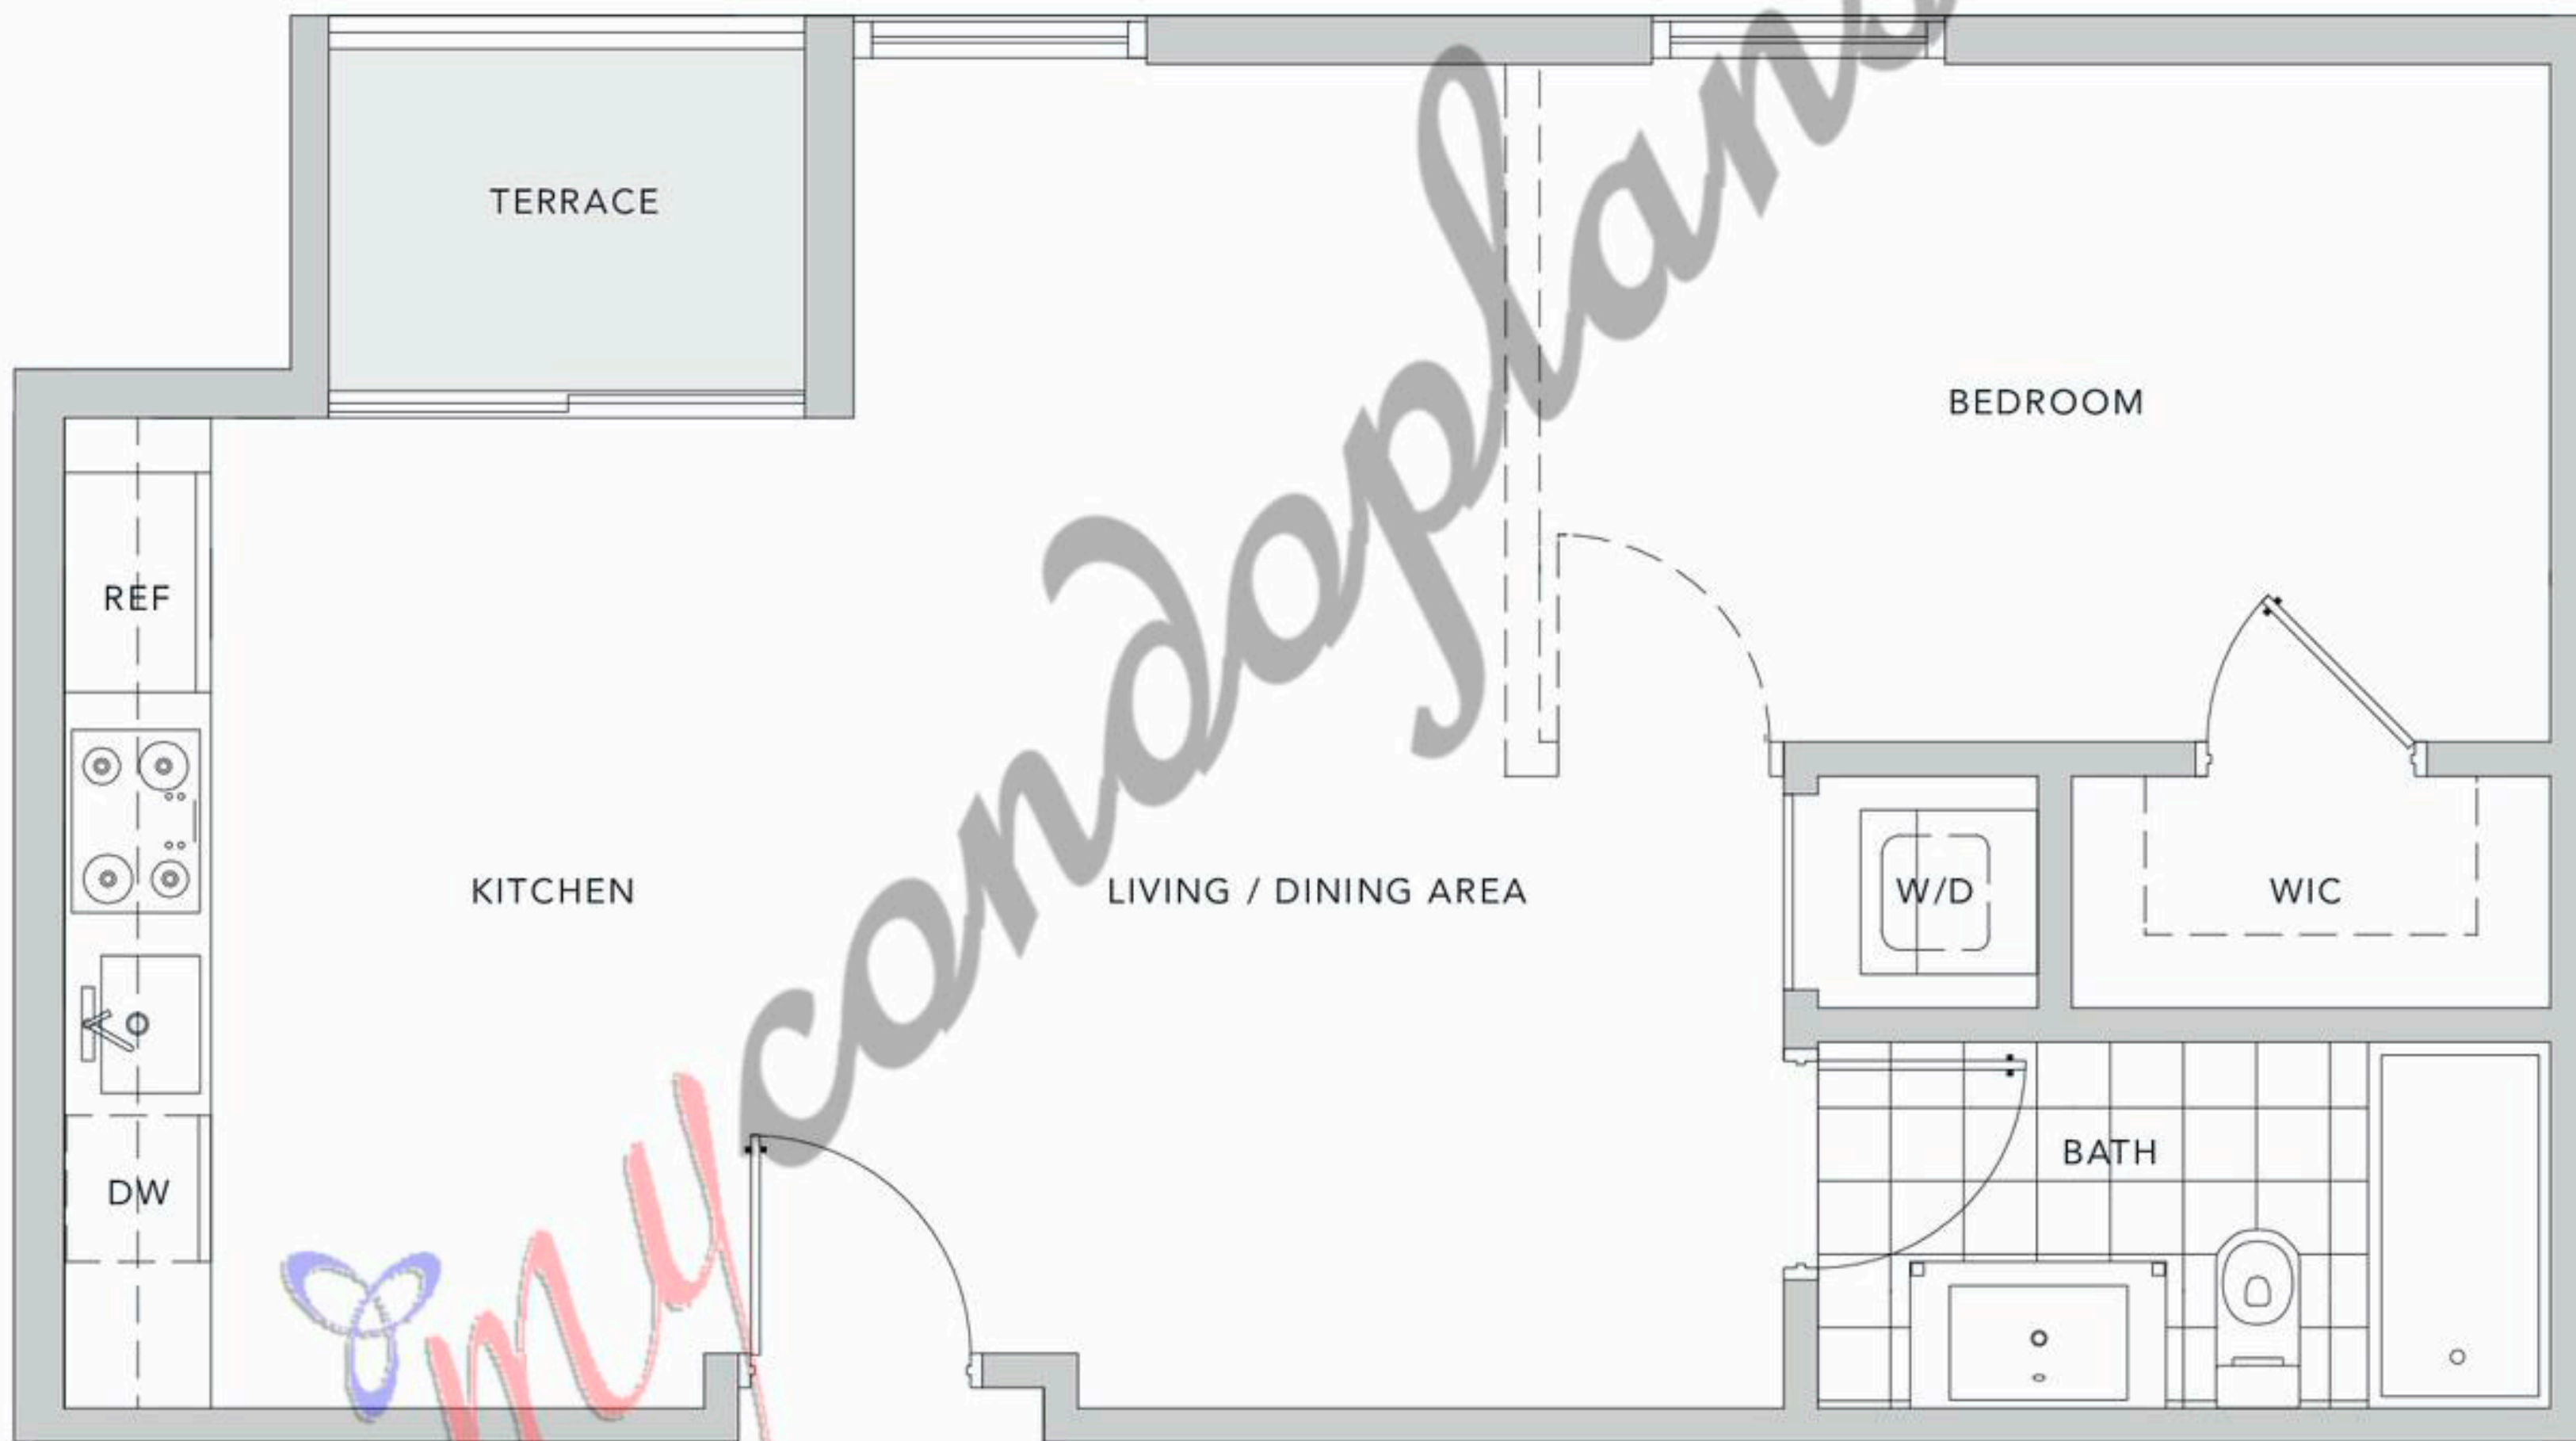

Centro

151 SE 1st St
Unit 08 Floor 4-36

Bed 1 Bath 1 Half 0 Levels 1
Living Area 565 sf 52 sm

Penthouse on 36

Plan Type F

Units 03 05 06 07 and 09 may be flipped