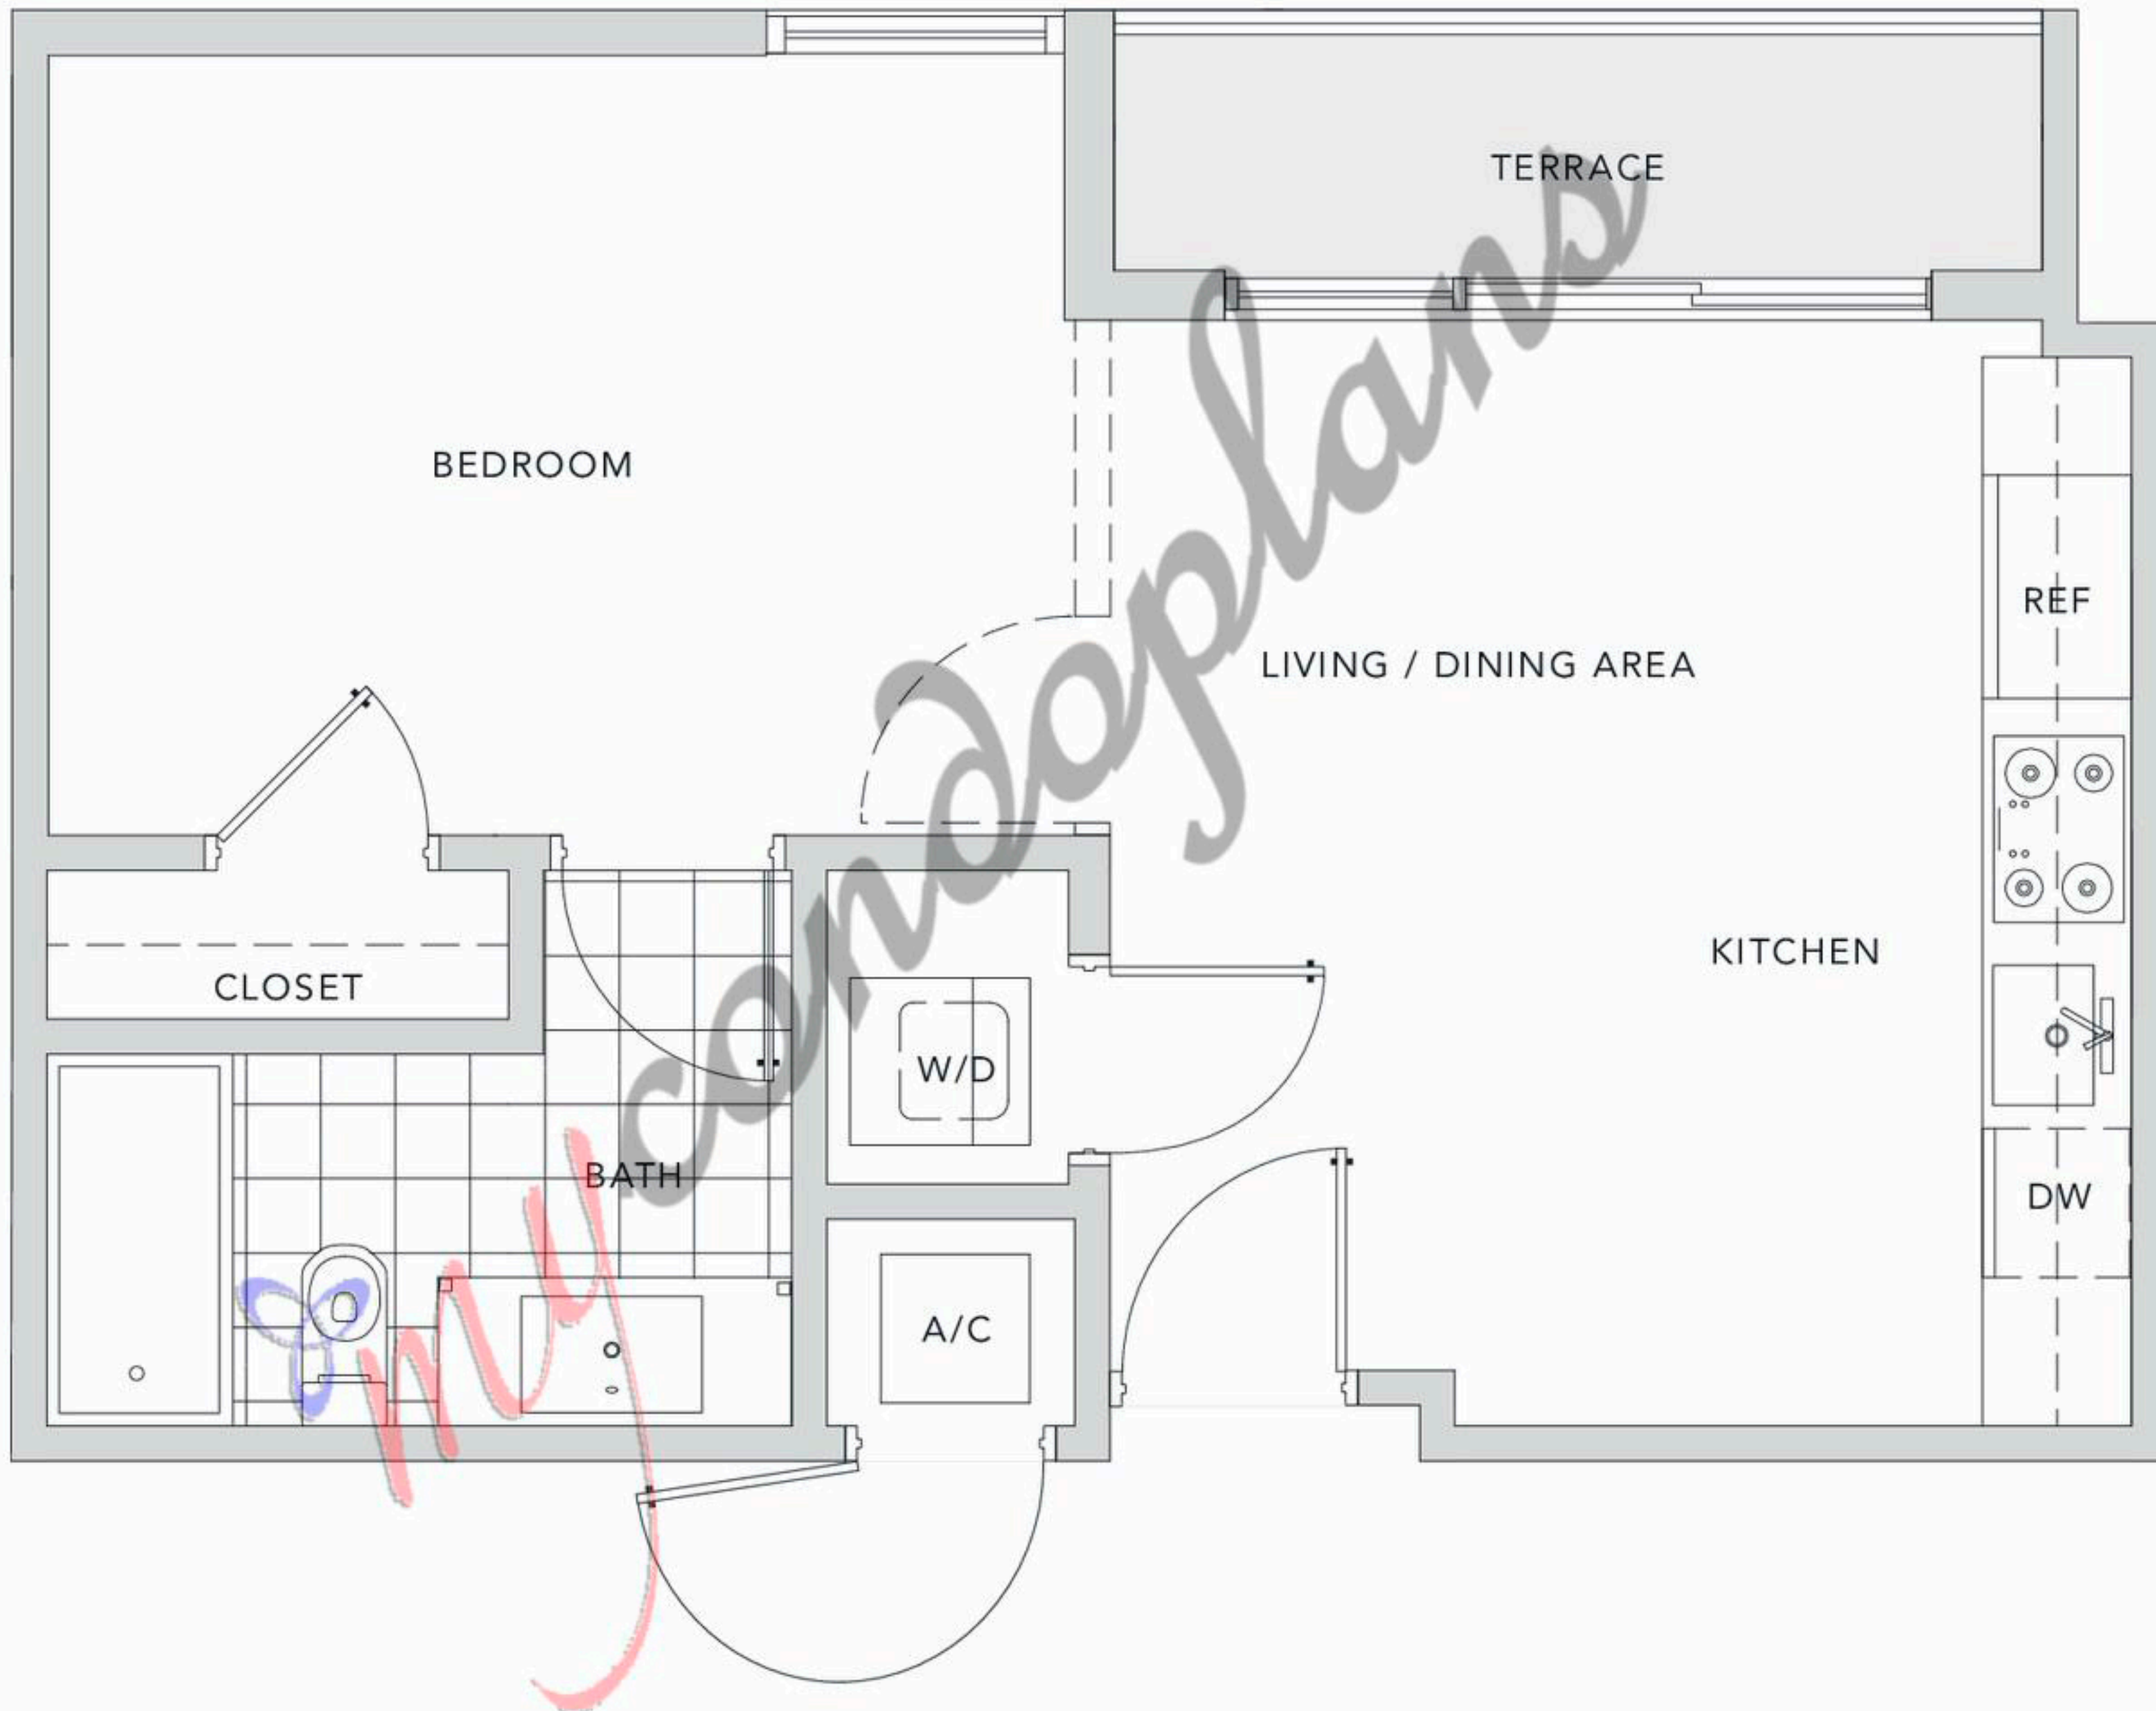

# Centro

151 SE 1st St  
Unit 06 Floor 4-36

Bed 1 Bath 1 Half 0 Levels 1  
Living Area 430 sf 40 sm

Penthouse on 36

Plan Type G

Units 03 05 06 07 and 09 may be flipped