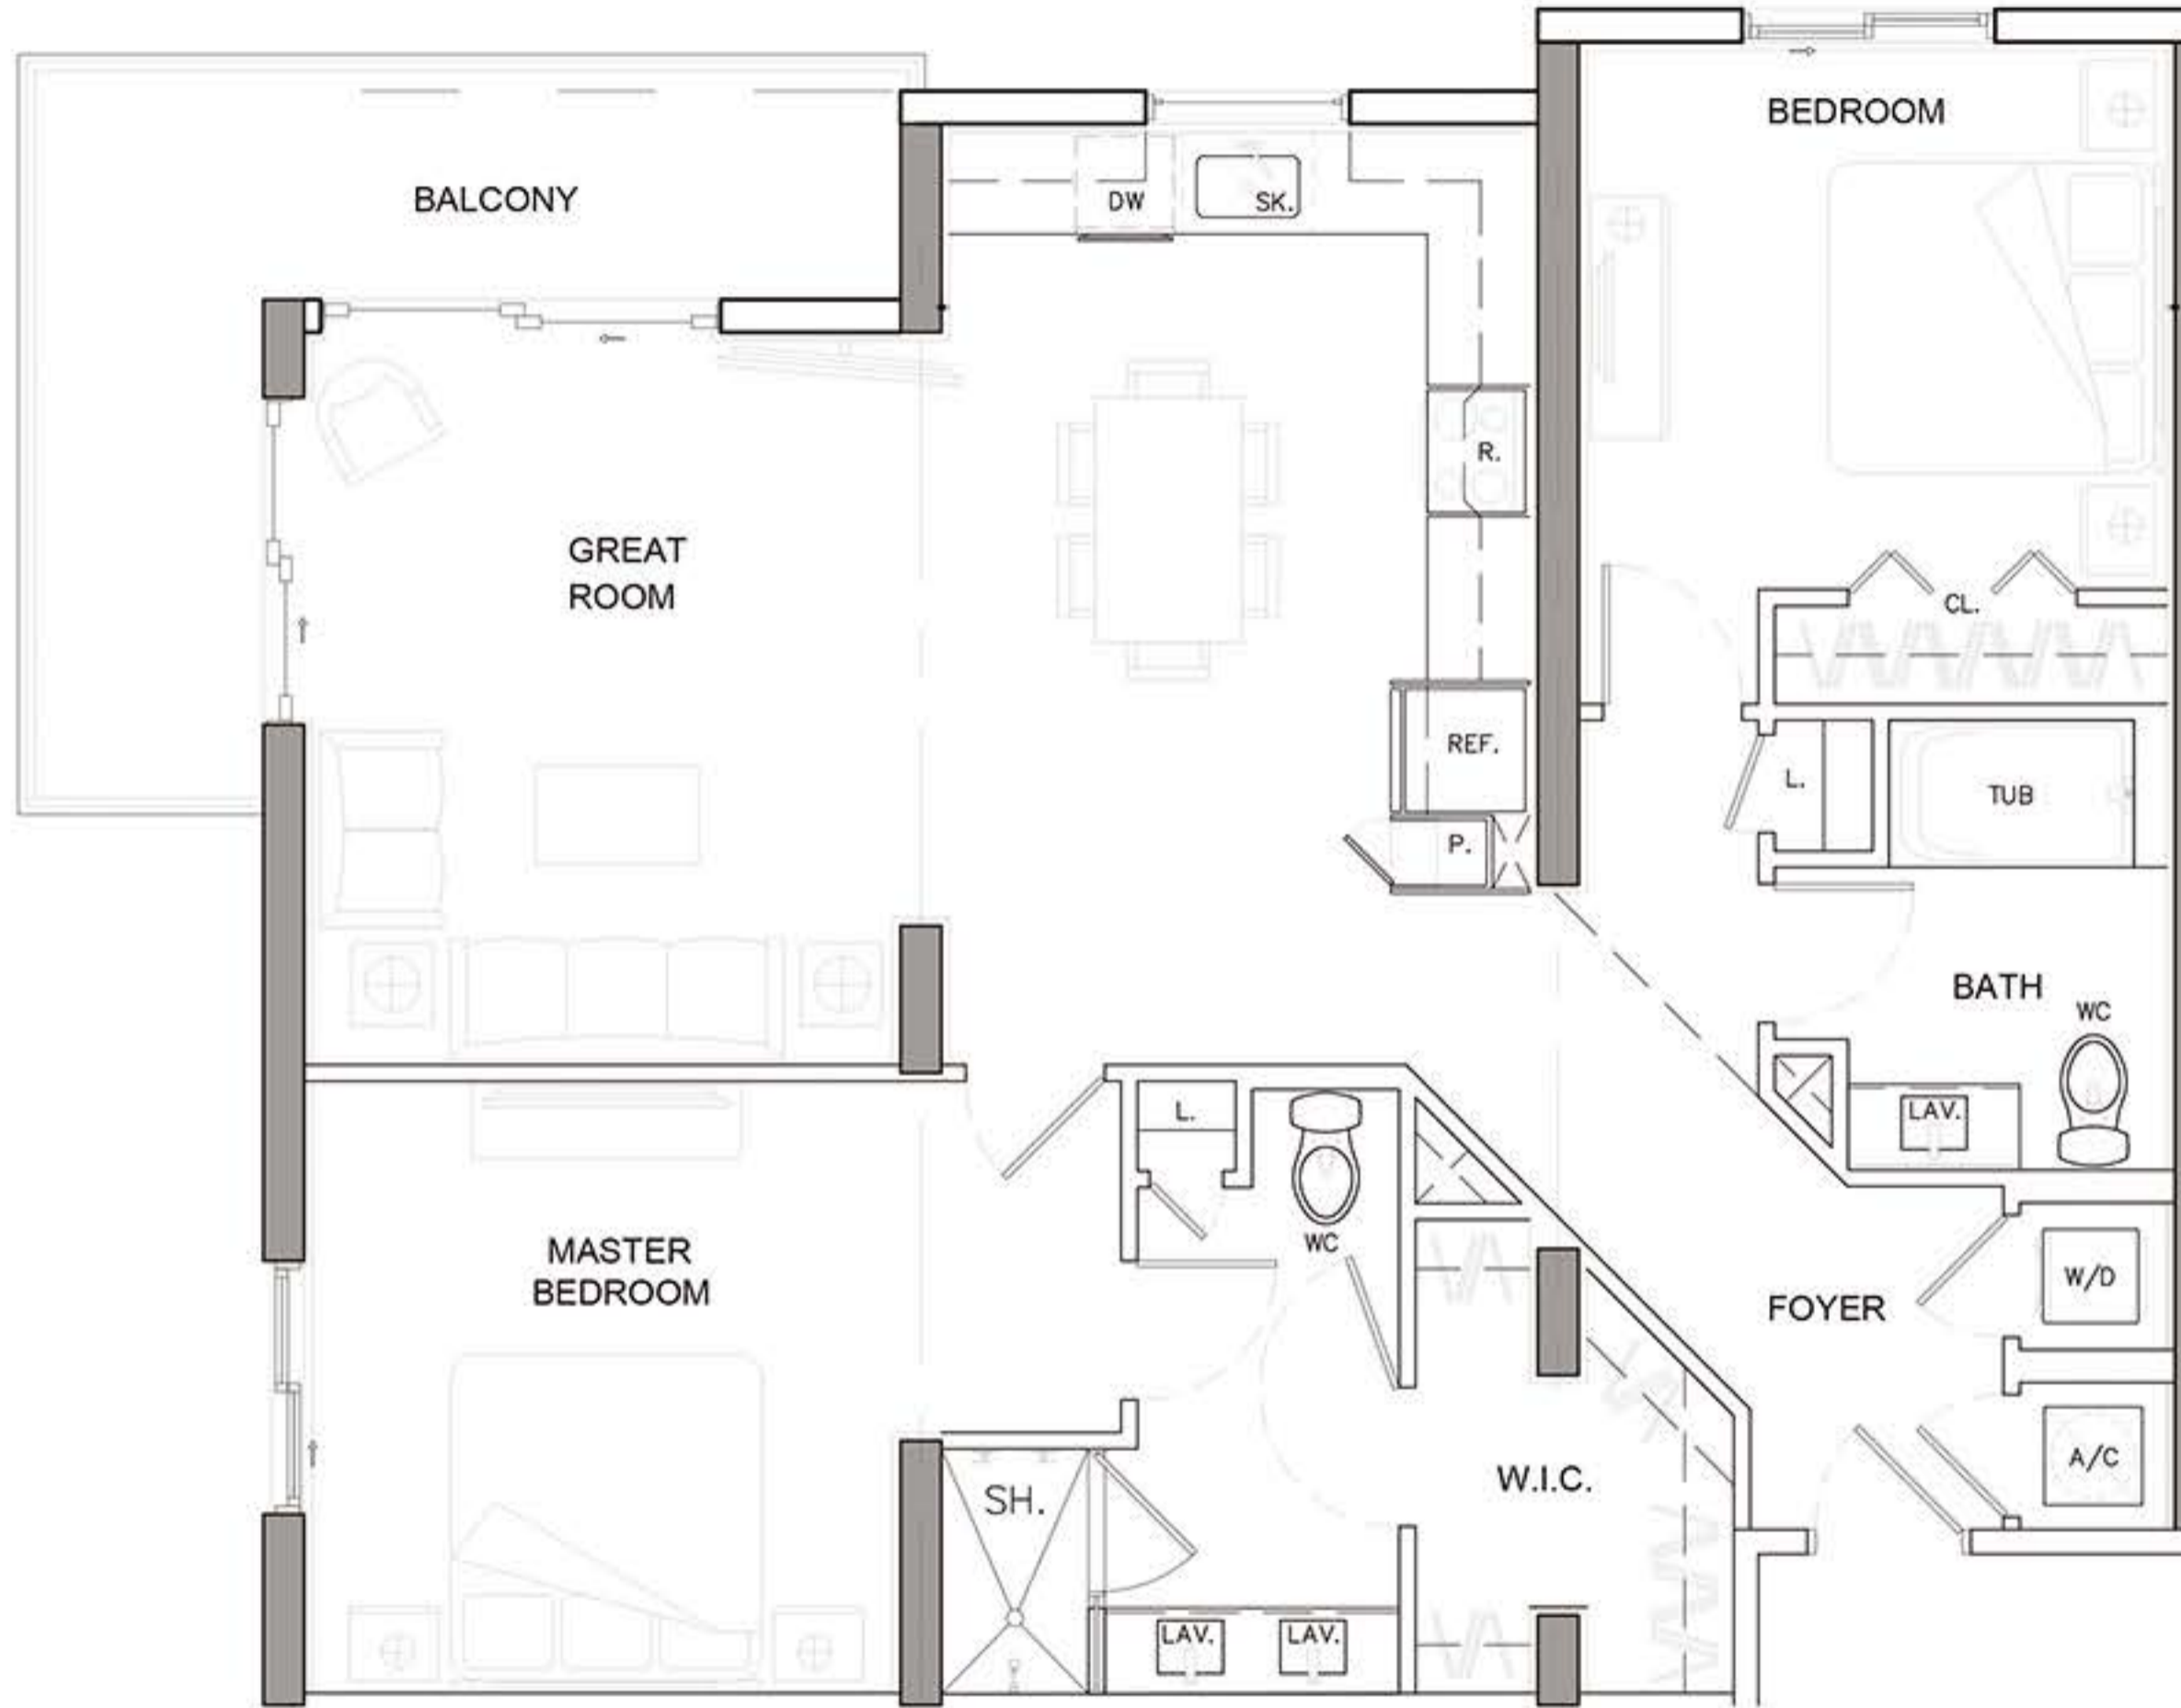

NORTH WEST LINE: (13)

(2 BD/2 BTH)

GROSS A/C AREA = 1237 SQ. FT.  
BALCONY = 143 SQ. FT.

(20 DU'S)