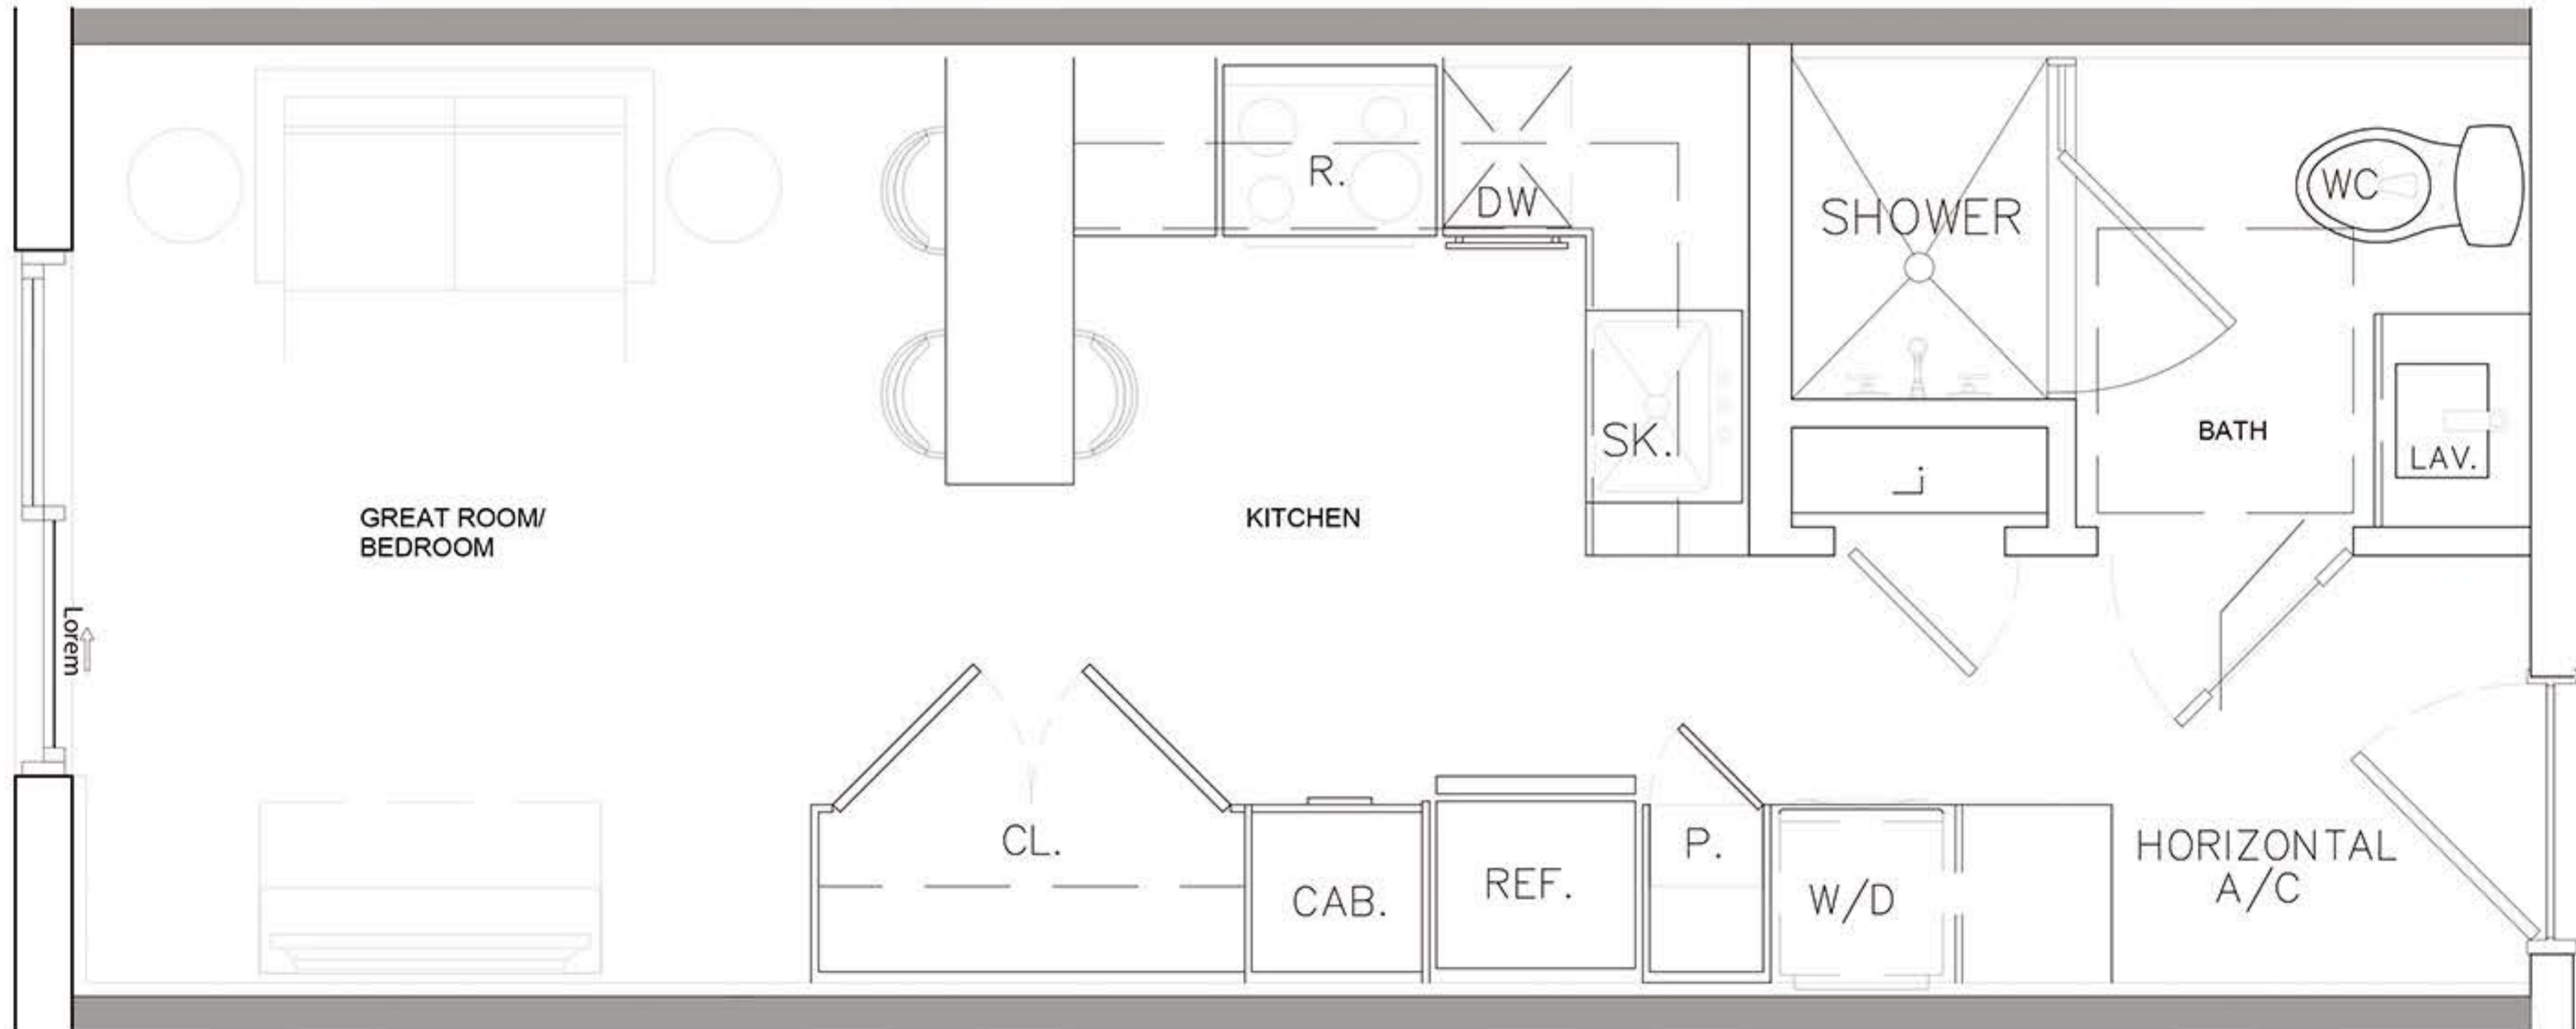

NORTH LINES: (15 / 17)

STUDIO (0 BD/1 BTH)
GROSS A/C AREA = 360 SQ. FT. (40 DU'S)