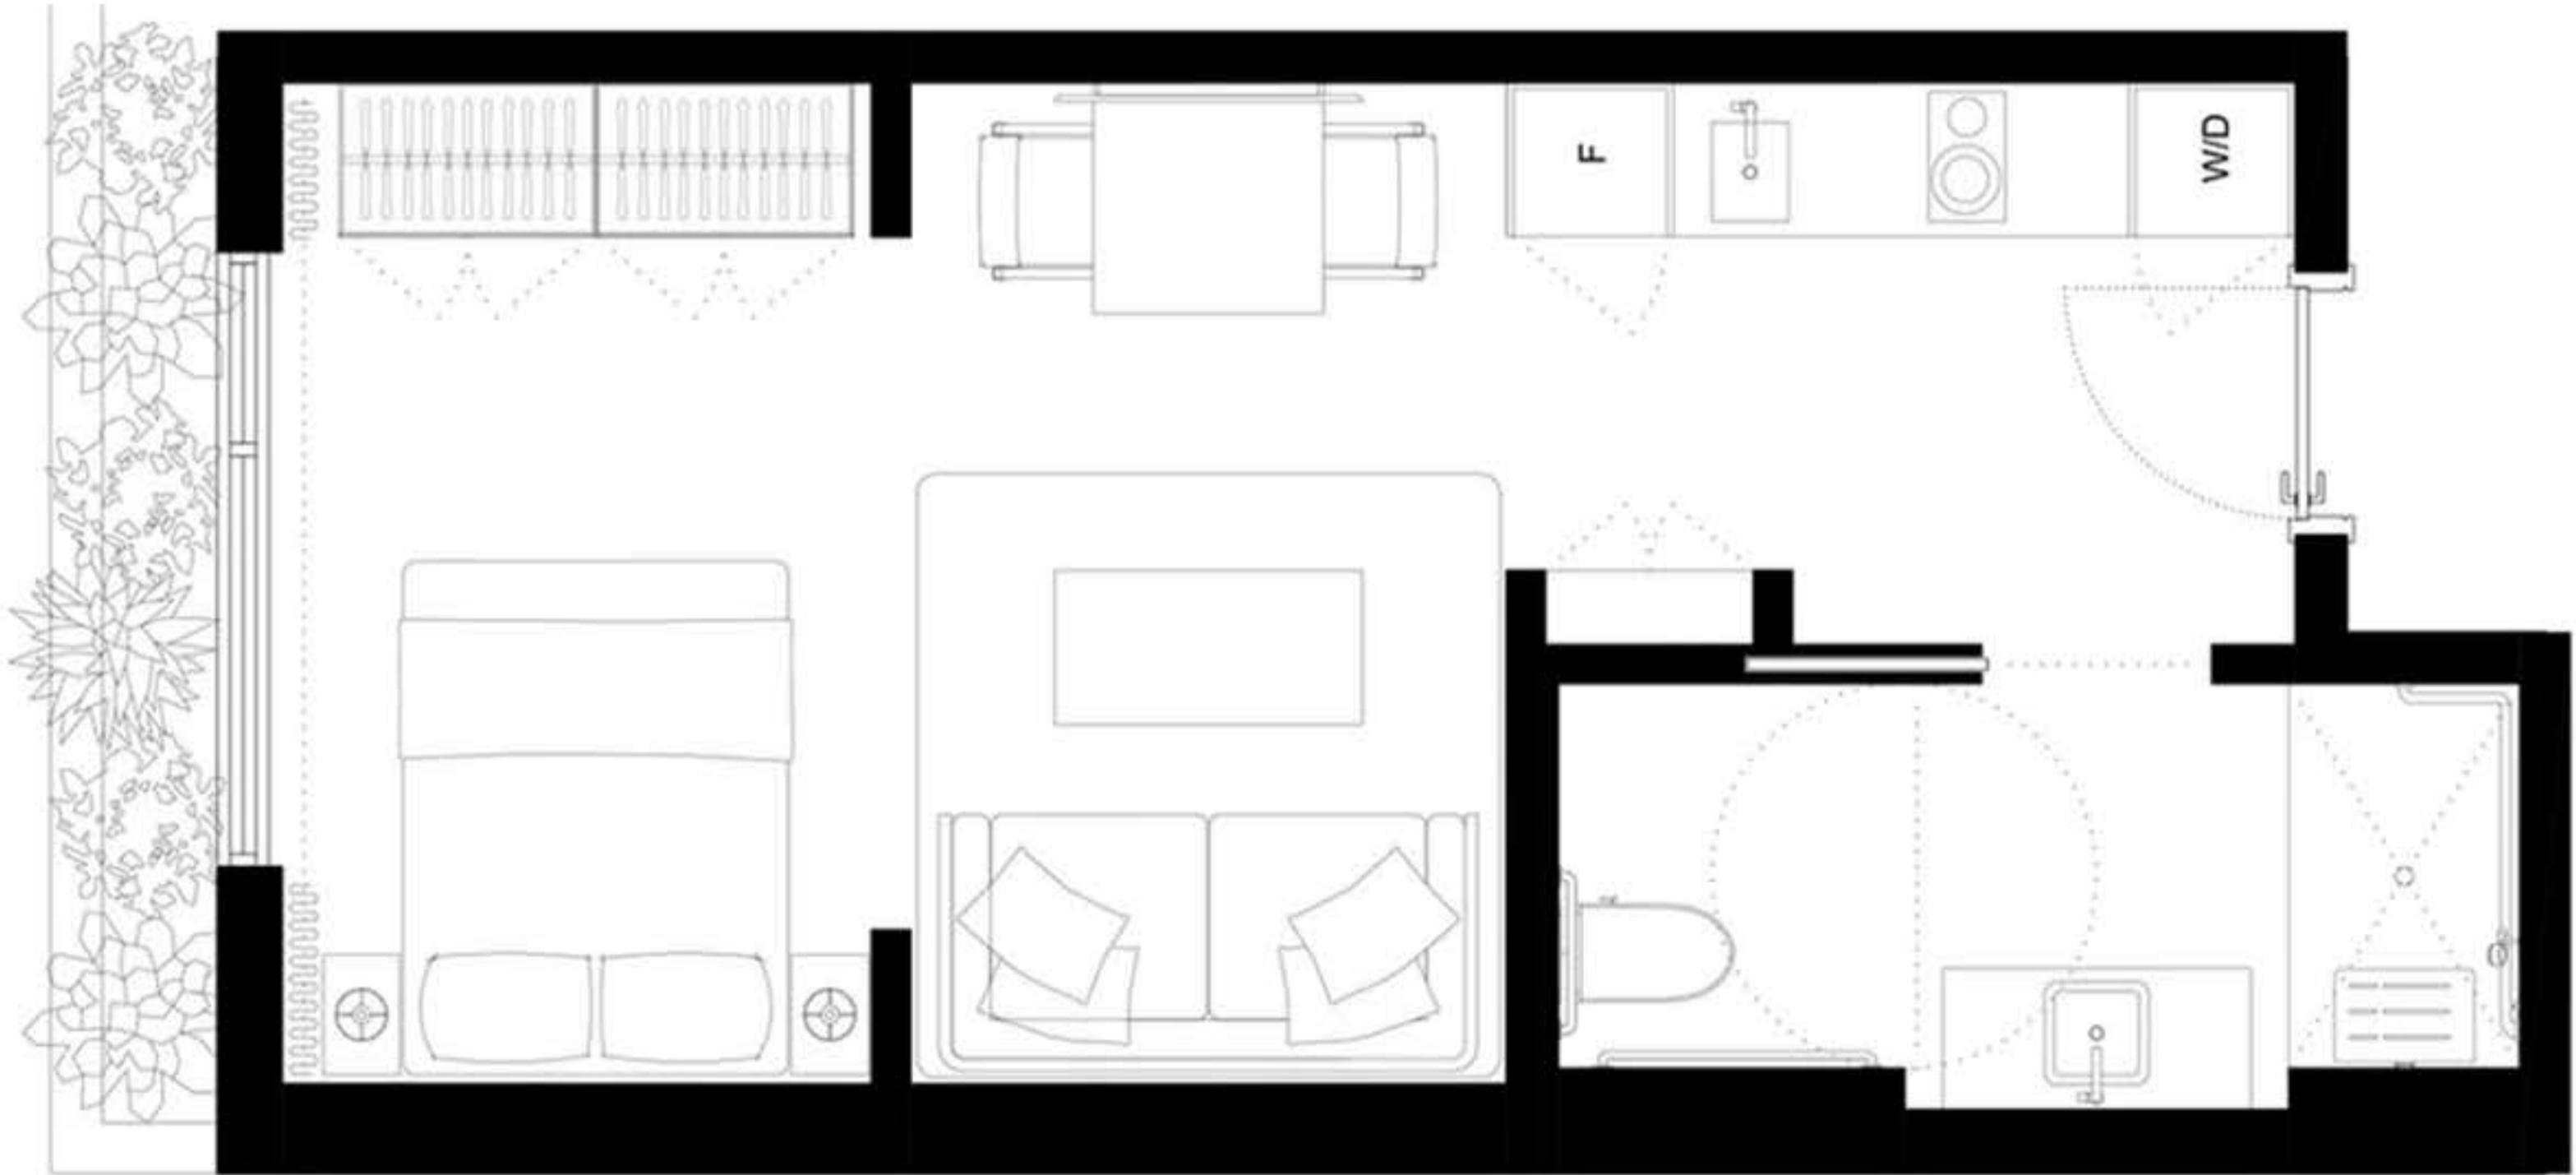

STUDIO

EDGEWATER MIAMI
VIDA[®]
RESIDENCES

RESIDENCE A1 (H)

INTERIOR	420 Sq Ft / 39 M ²
TERRACE	0
TOTAL	420 Sq Ft / 39 M ²