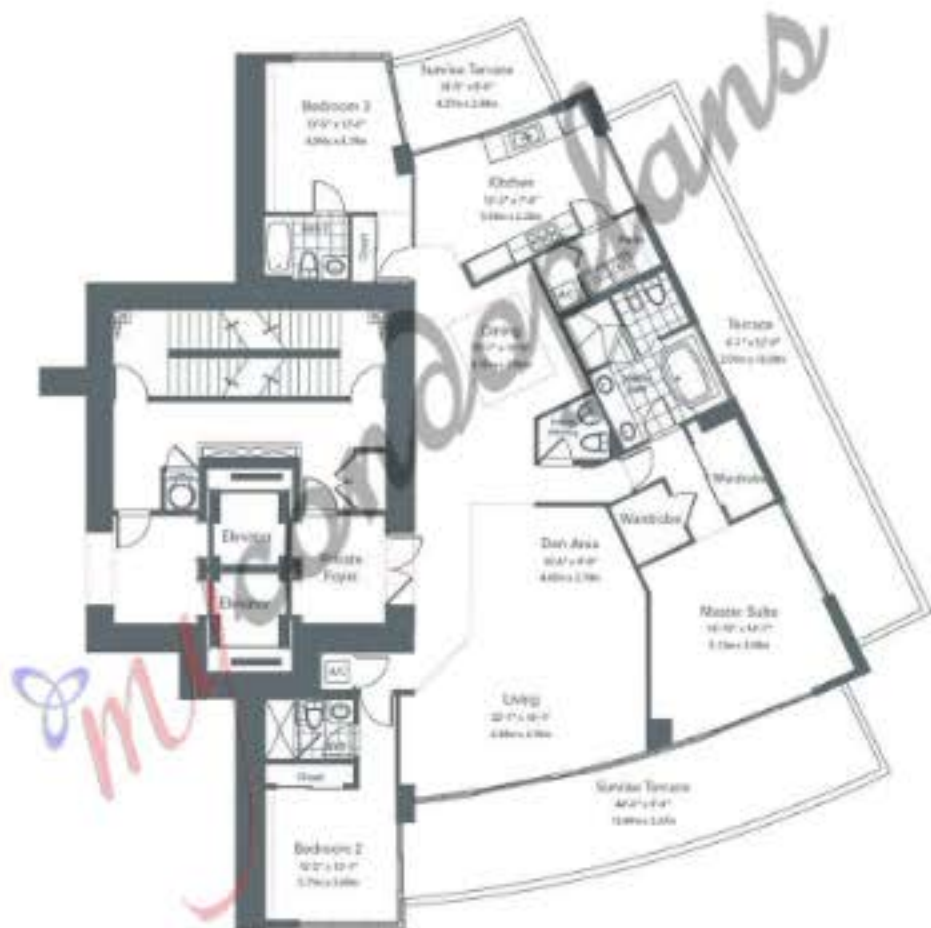

UNIT 02 Bm

FLOORS 29 - 38

3 bedrooms
3,5 bathrooms

Living area 2 618 SqF 243 SqM
Terraces 843 SqF 78 SqM

The Yacht Club at Portofino

APOGEE