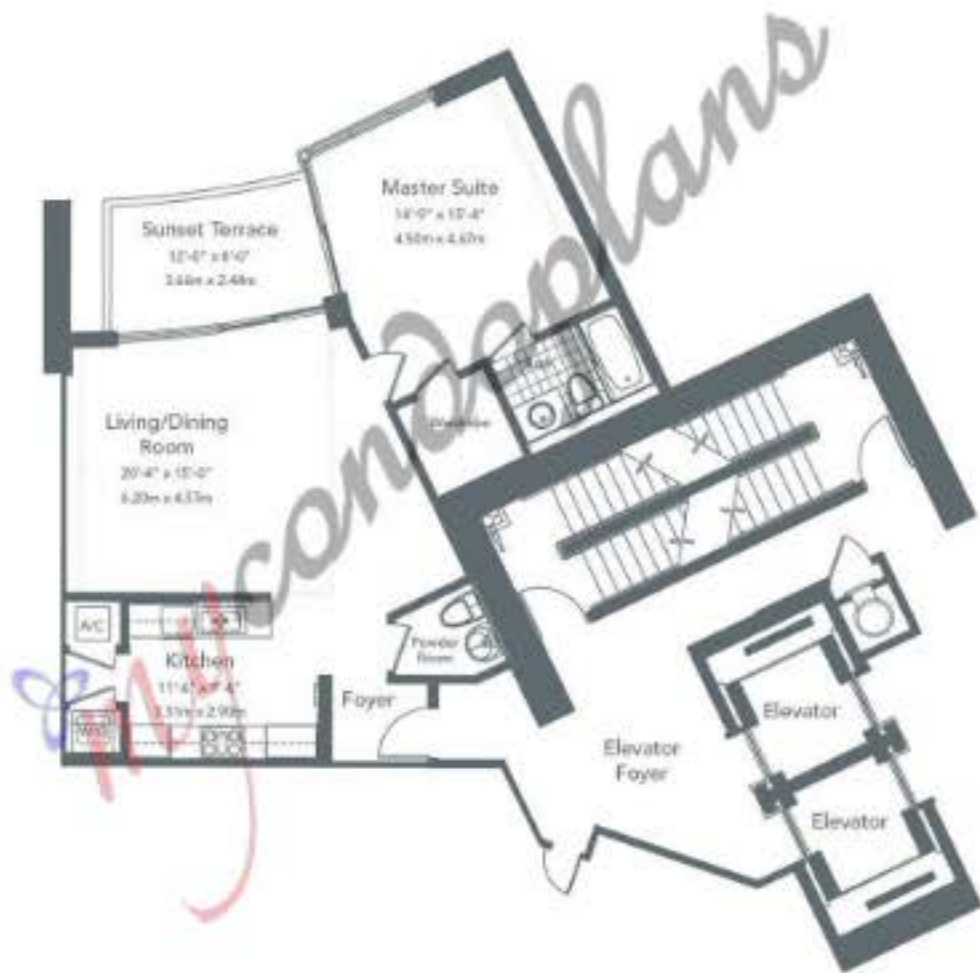

UNIT 06 G

FLOORS 4-17

1 bedroom
1,5 bathrooms

Living area	1 008 SqF	101 SqM
Terrace	96 SqF	9 SqM

The Yacht Club at Portofino

APOGEE