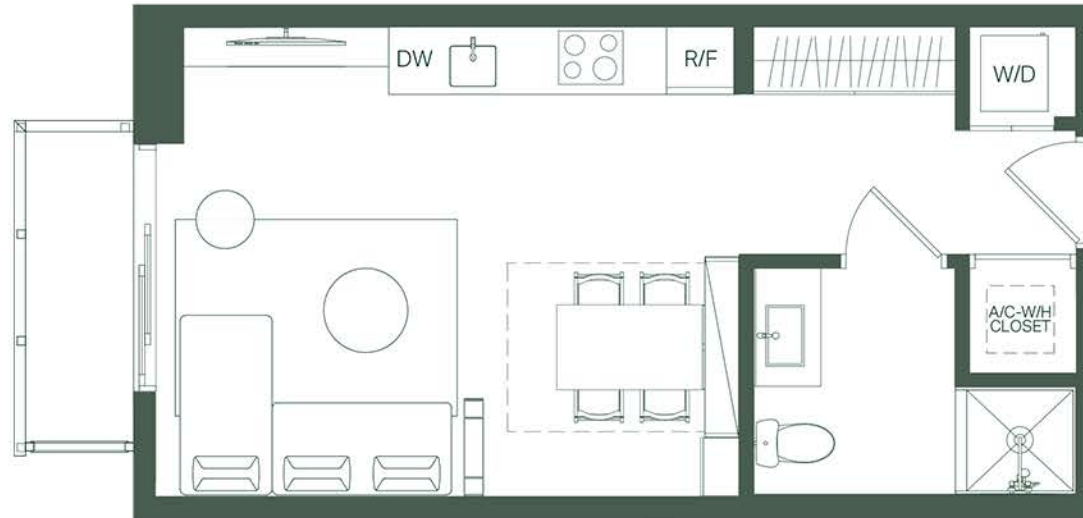

UNIT E

RESIDENCES
LINES 06, 07, 08, 14, 15, 16

STUDIO 1 BATHROOM

INTERIOR	402 SF	37 M ²
EXTERIOR	40 SF	4 M ²
TOTAL	442 SF	41 M²