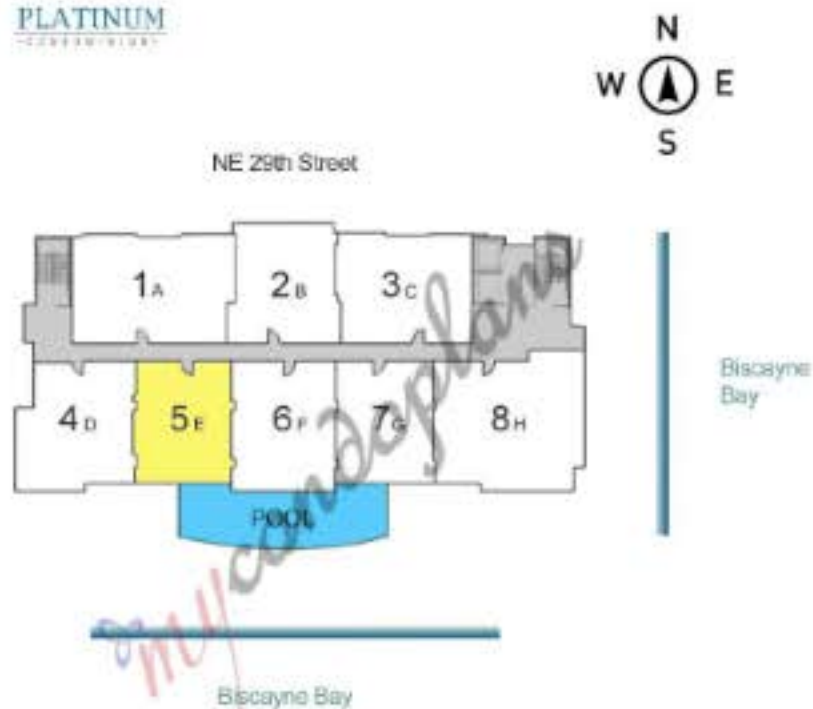

MOON BAY OF MIAMI
Edgewater, Miami, FL

520 NE 29th St
Unit 05 Floor 6-12

Bed 1 Bath 1 Half 0 Levels 1
Living Area 706 SqFt - 66 SqM approx

PLATINUM
COMMUNITY

Not to scale - All dimensions approximate