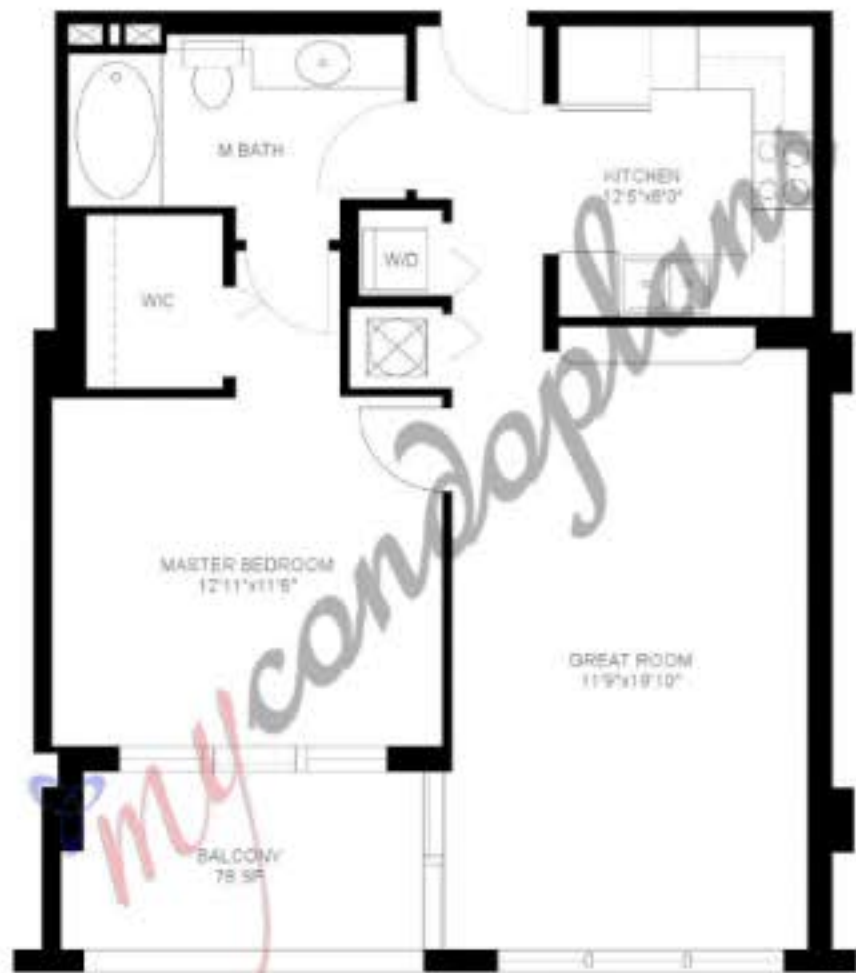

MOON BAY OF MIAMI
Edgewater, Miami, FL

520 NE 29th St
Unit 05 Floor 6-12

Bed 1 Bath 1 Half 0 Levels 1
Living Area 706 SqFt - 66 SqM approx

PLATINUM
COMMUNITY

Not to scale - All dimensions approximate