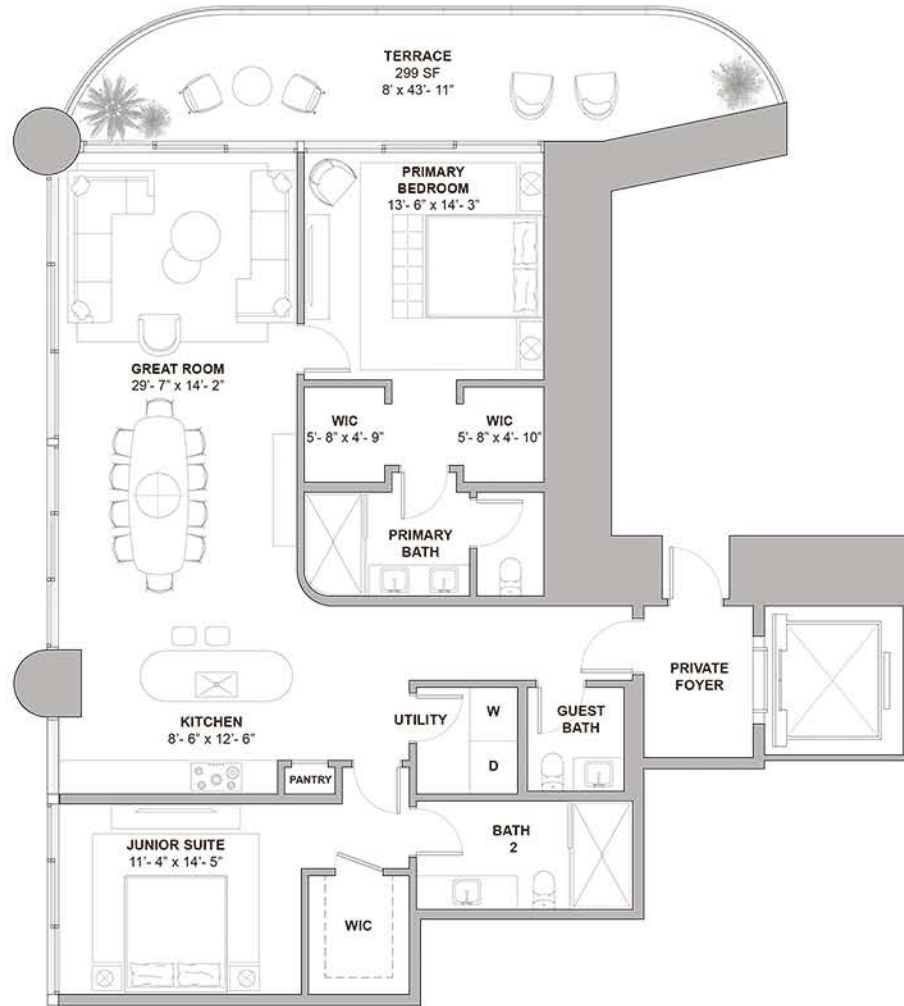

ST REGIS
SUNNY ISLES BEACH • MIAMI
THE RESIDENCES

Collins Ave / AIA

Residence 03

North Tower / Levels 18 to 33 & 35 to 51

2 BEDROOMS
2.5 BATHROOMS
1,799 SF / 167 SM INTERIOR
299 SF / 28 SM EXTERIOR
2,098 SF / 195 SM TOTAL

Atlantic Ocean

18801 Collins Ave, Sunny Isles Beach, FL 33160

Atlantic Ocean