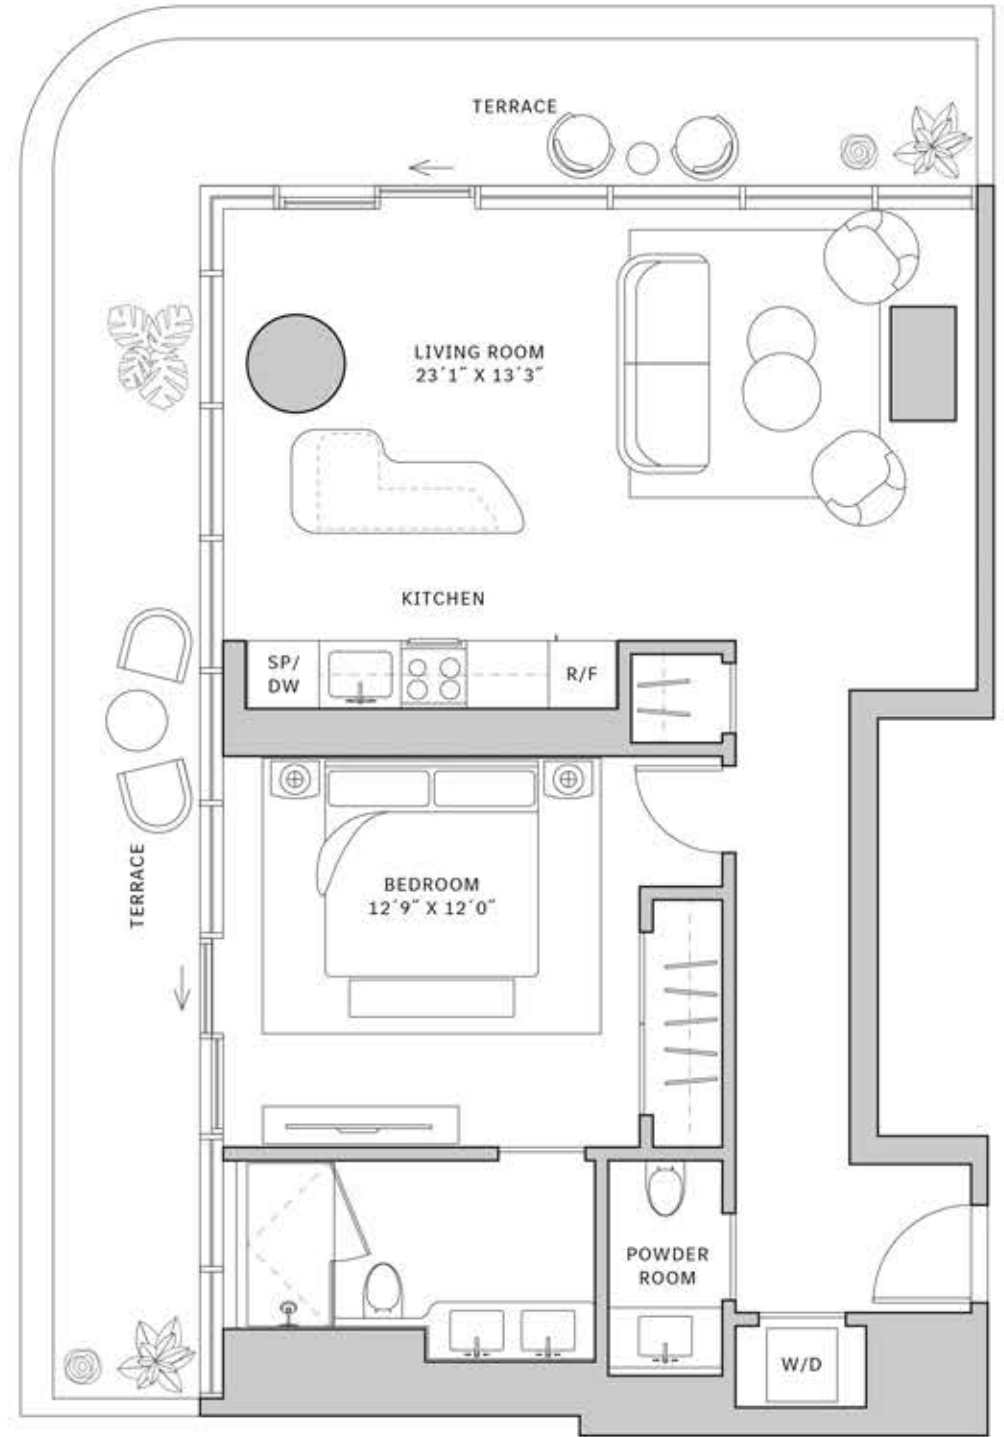

Residence 01

FLOORS 42-51

- ▲ South Tower
- ▲ 1 Bedroom
- ▲ 1 Bathroom
- ▲ 1 Powder Room
- ▲ Interior: 872 sq ft
- ▲ Terrace: 365 sq ft

FEATURES

- ▲ Corner one-bedroom residence with panoramic West to North exposure
- ▲ 10' floor-to-ceiling windows and sliding glass doors with direct access to 5' deep wrap-around terraces

NORTH

0 1 3 5 10