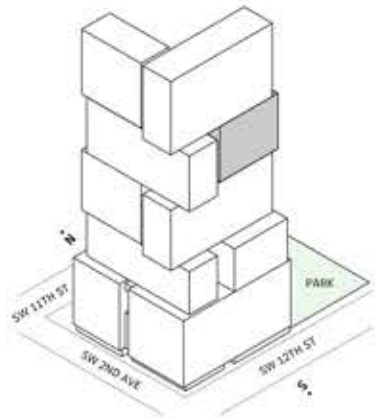

Residence 01

FLOORS 42-51

- ▲ South Tower
- ▲ 1 Bedroom
- ▲ 1 Bathroom
- ▲ 1 Powder Room
- ▲ Interior: 872 sq ft
- ▲ Terrace: 365 sq ft

FEATURES

- ▲ Corner one-bedroom residence with panoramic West to North exposure
- ▲ 10' floor-to-ceiling windows and sliding glass doors with direct access to 5' deep wrap-around terraces

NORTH

0 1 3 5 10