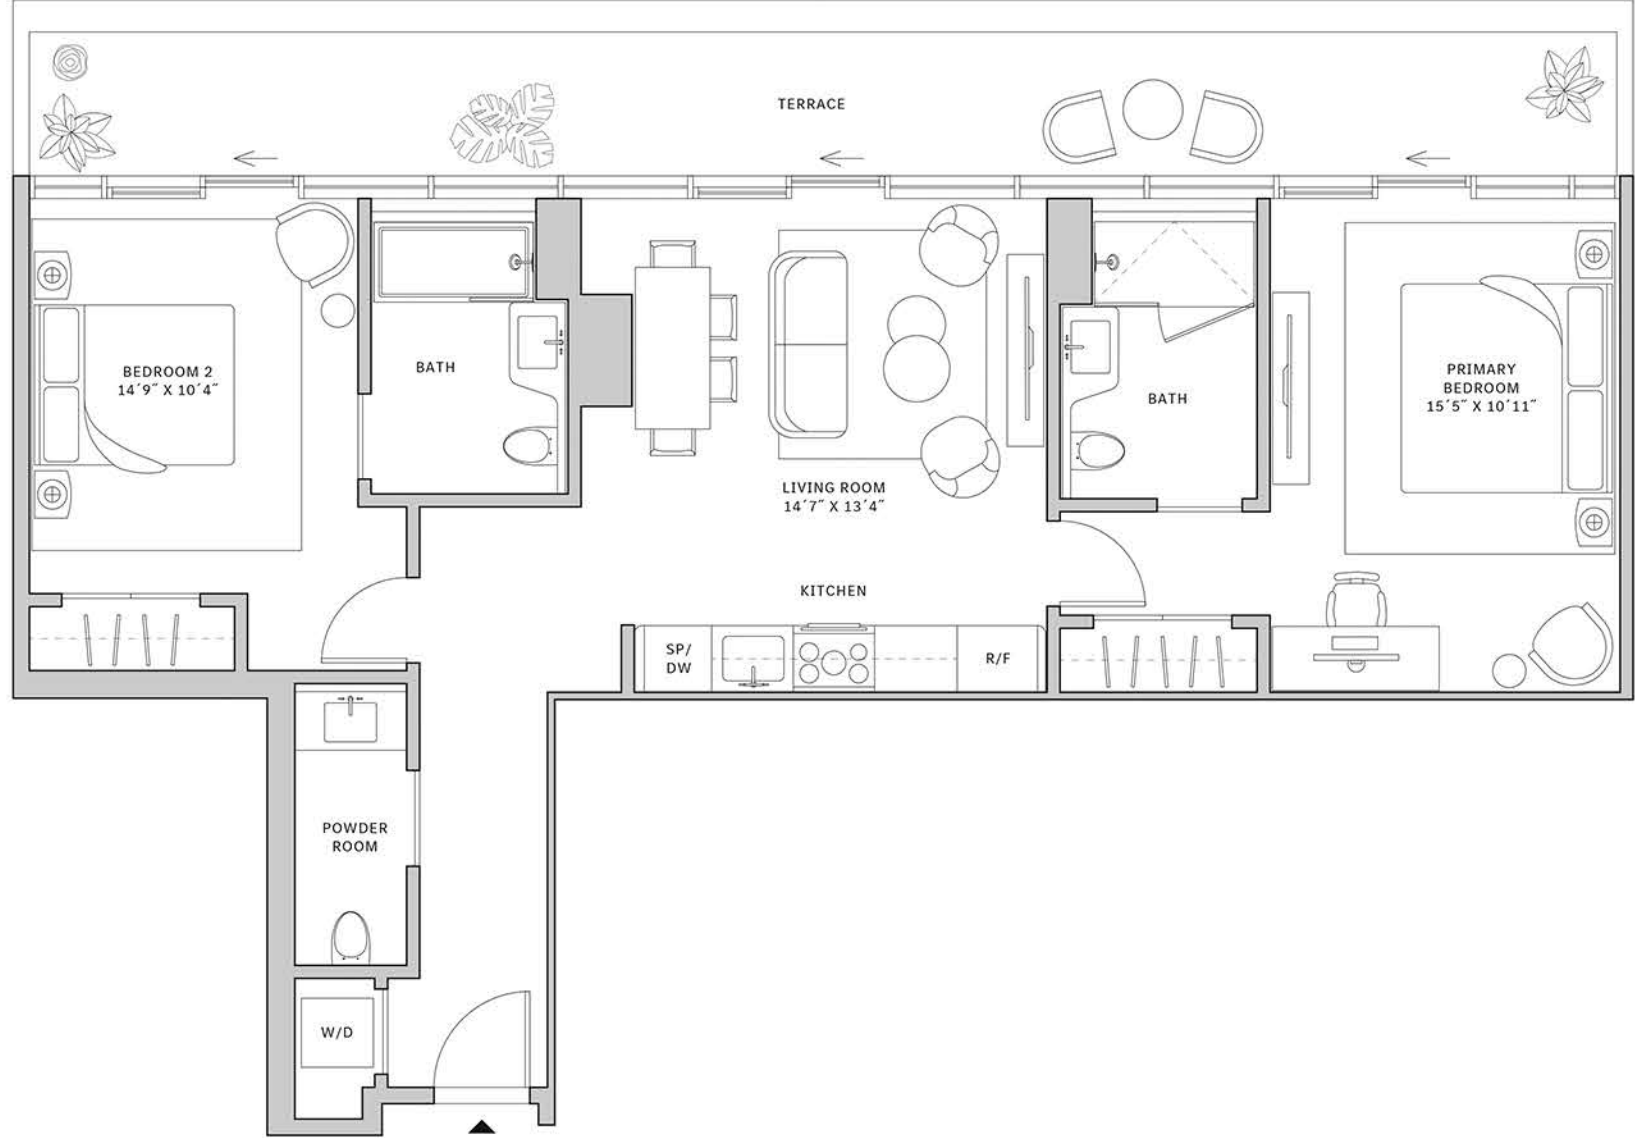

Residence 02

FLOORS 42-51

- ▲ South Tower
- ▲ 2 Bedrooms
- ▲ 2 Bathrooms
- ▲ 1 Powder Room
- ▲ Interior: 1,057 sq ft
- ▲ Terrace: 276 sq ft

FEATURES

- ▲ Two bedrooms residence with North exposure
- ▲ 10' floor-to-ceiling windows and sliding glass doors with direct access to 5' deep terraces

NORTH