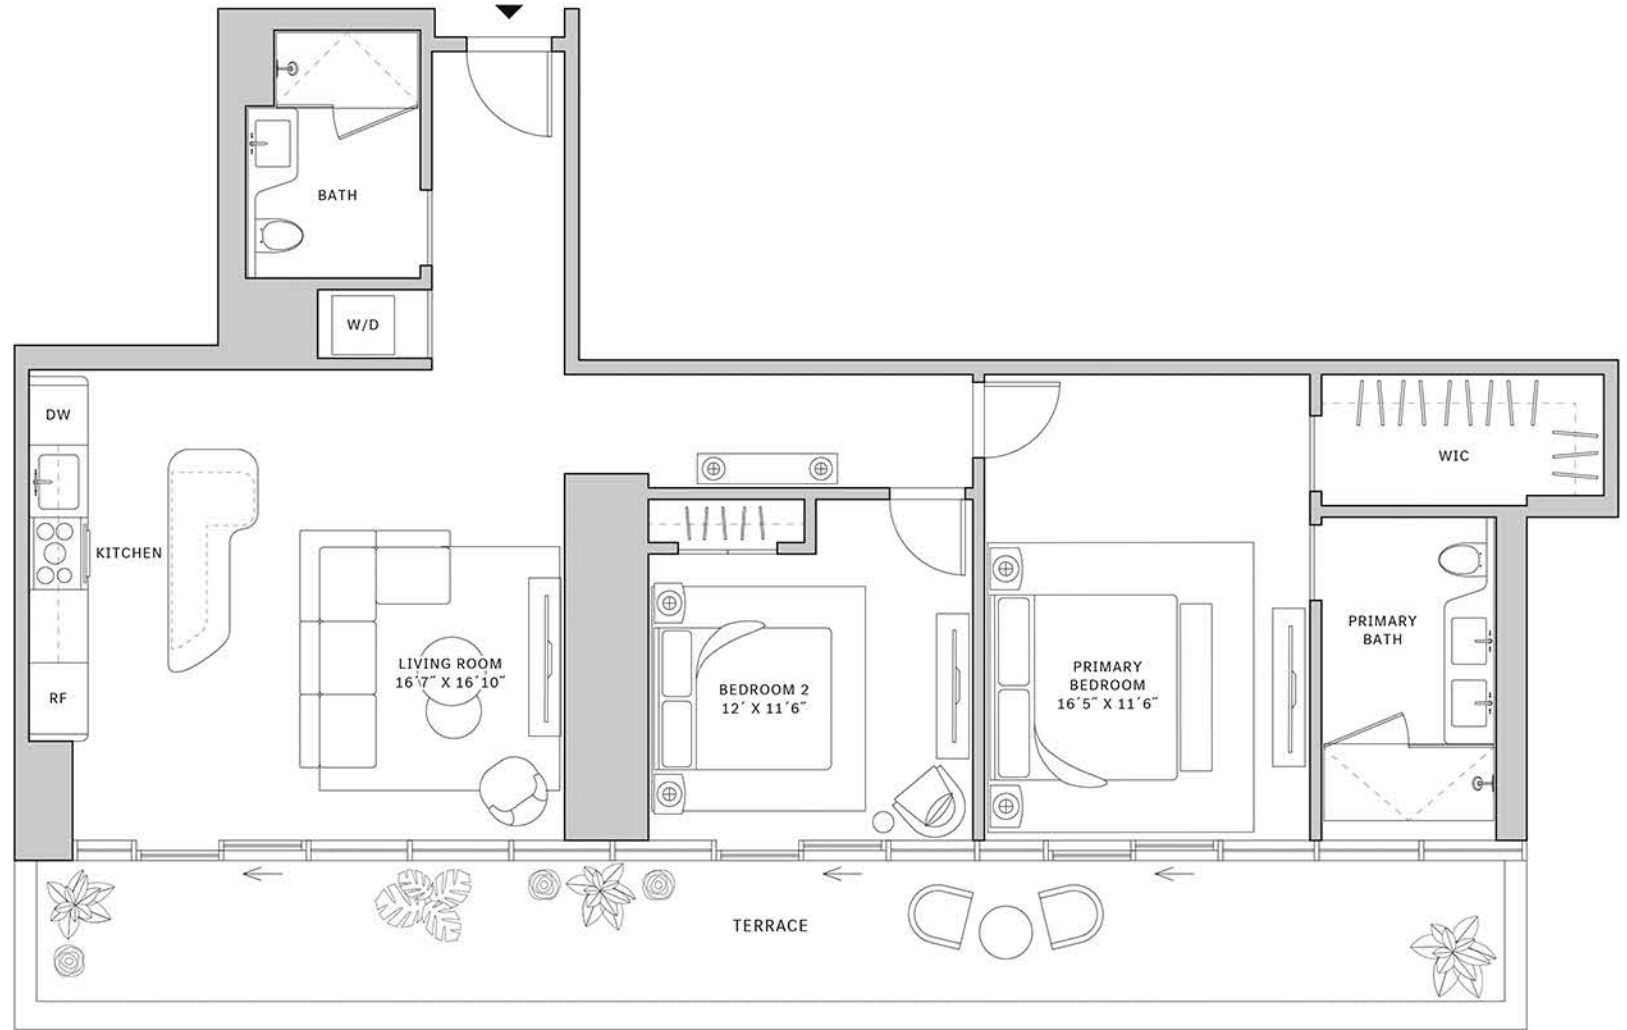

Residence 12

FLOORS 32-40

- ▲ South Tower
- ▲ 2 Bedrooms
- ▲ 2 Bathrooms
- ▲ Interior: 1,253 sq ft
- ▲ Terrace: 308 sq ft

FEATURES

- ▲ Two bedroom residence with South exposure
- ▲ 10' floor-to-ceiling windows and sliding glass doors with direct access to 5' deep terrace

NORTH