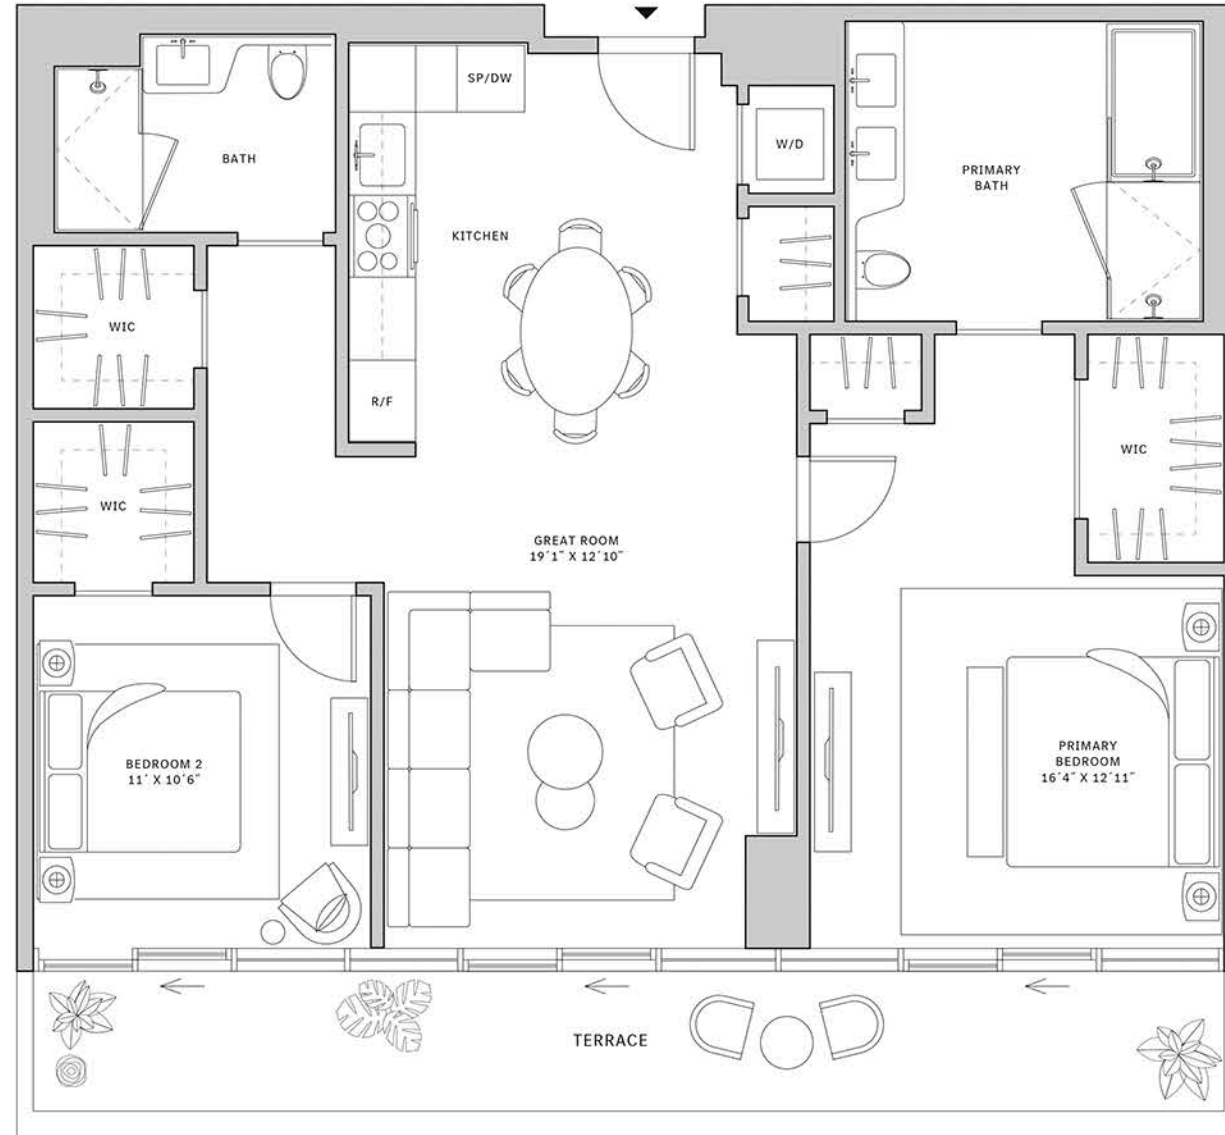

## Residence 14

FLOORS 32-40

- ▲ South Tower
- ▲ 2 Bedrooms
- ▲ 2 Bathrooms
- ▲ Interior: 1,129 sq ft
- ▲ Terrace: 206 sq ft

### FEATURES

- ▲ Two bedroom residence with South exposure
- ▲ 10' floor-to-ceiling windows and sliding glass doors with direct access to 5' deep terrace

NORTH