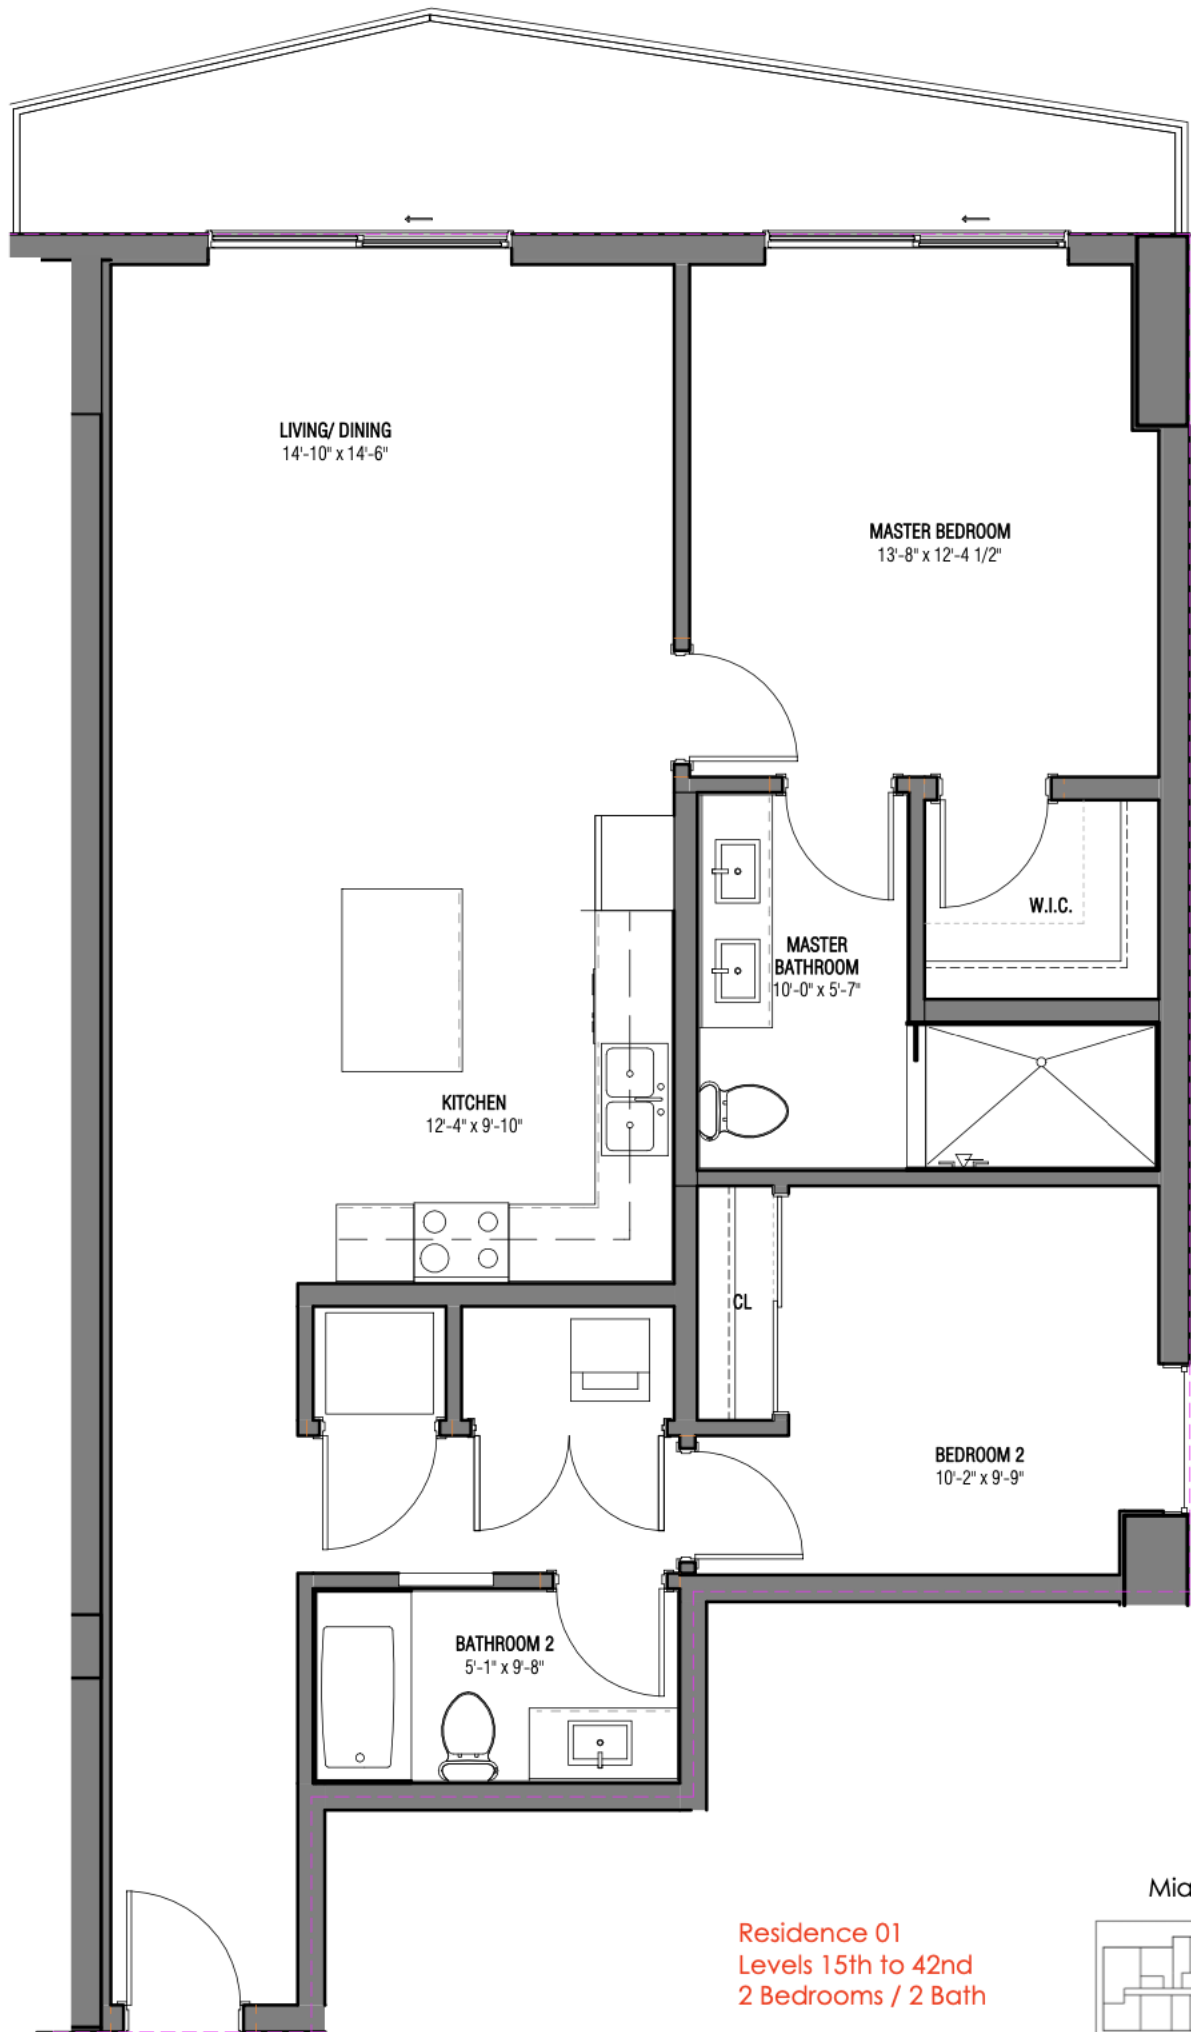

VICEROY BRICKELL

The Residences

Residence 01
Levels 15th to 42nd
2 Bedrooms / 2 Bath

Interior Area: 1,217 SQ.FT 113.06 SQ.M

SE 5th Street