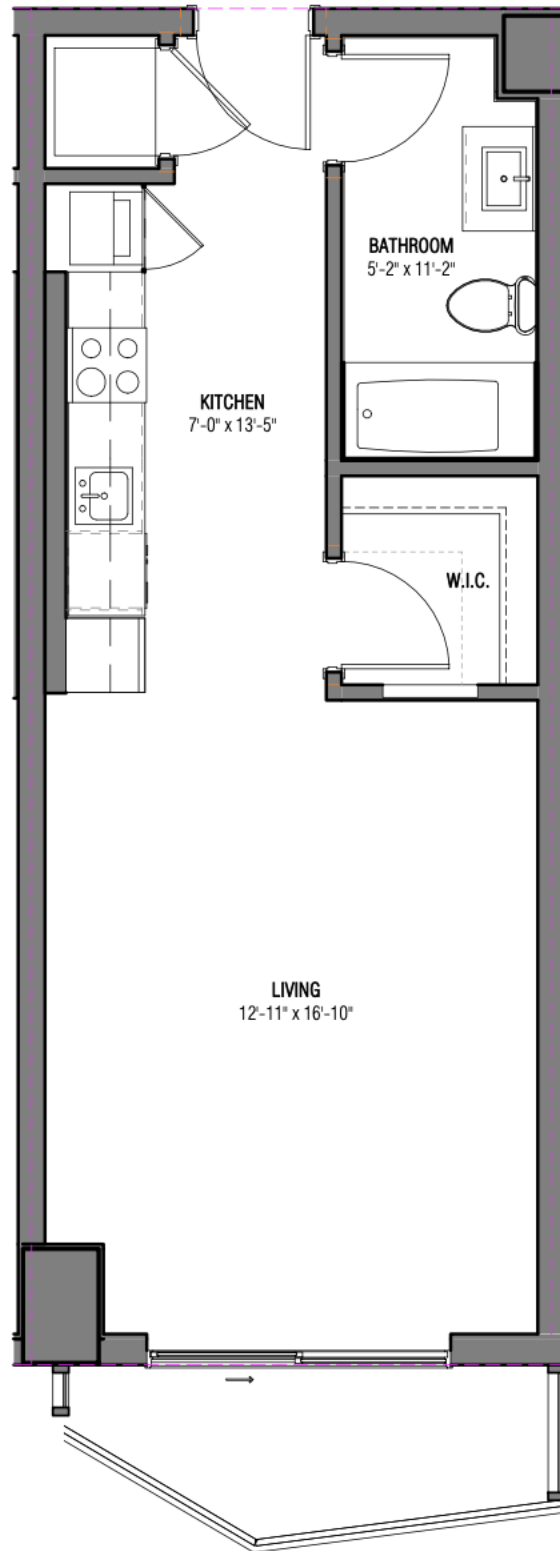

VICEROY BRICKELL
The Residences

Residence 12

Levels 15th to 42nd
Studio / 1 Bath

Interior Area: 489 SQ.FT 45.43 SQ.M

SE 5th Street