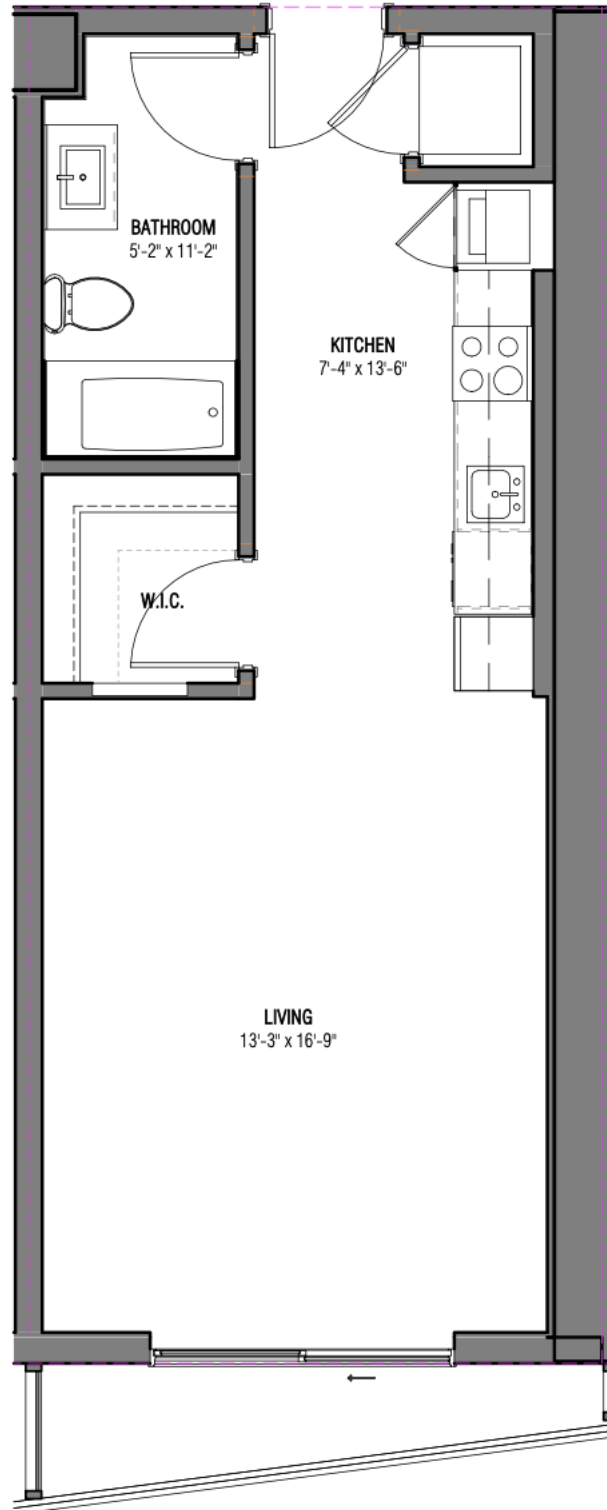

# VICEROY BRICKELL

The Residences

**Residence 13**  
Levels 15th to 42nd  
Studio / 1 Bath

Interior Area: 539 SQ.FT 50.07 SQ.M