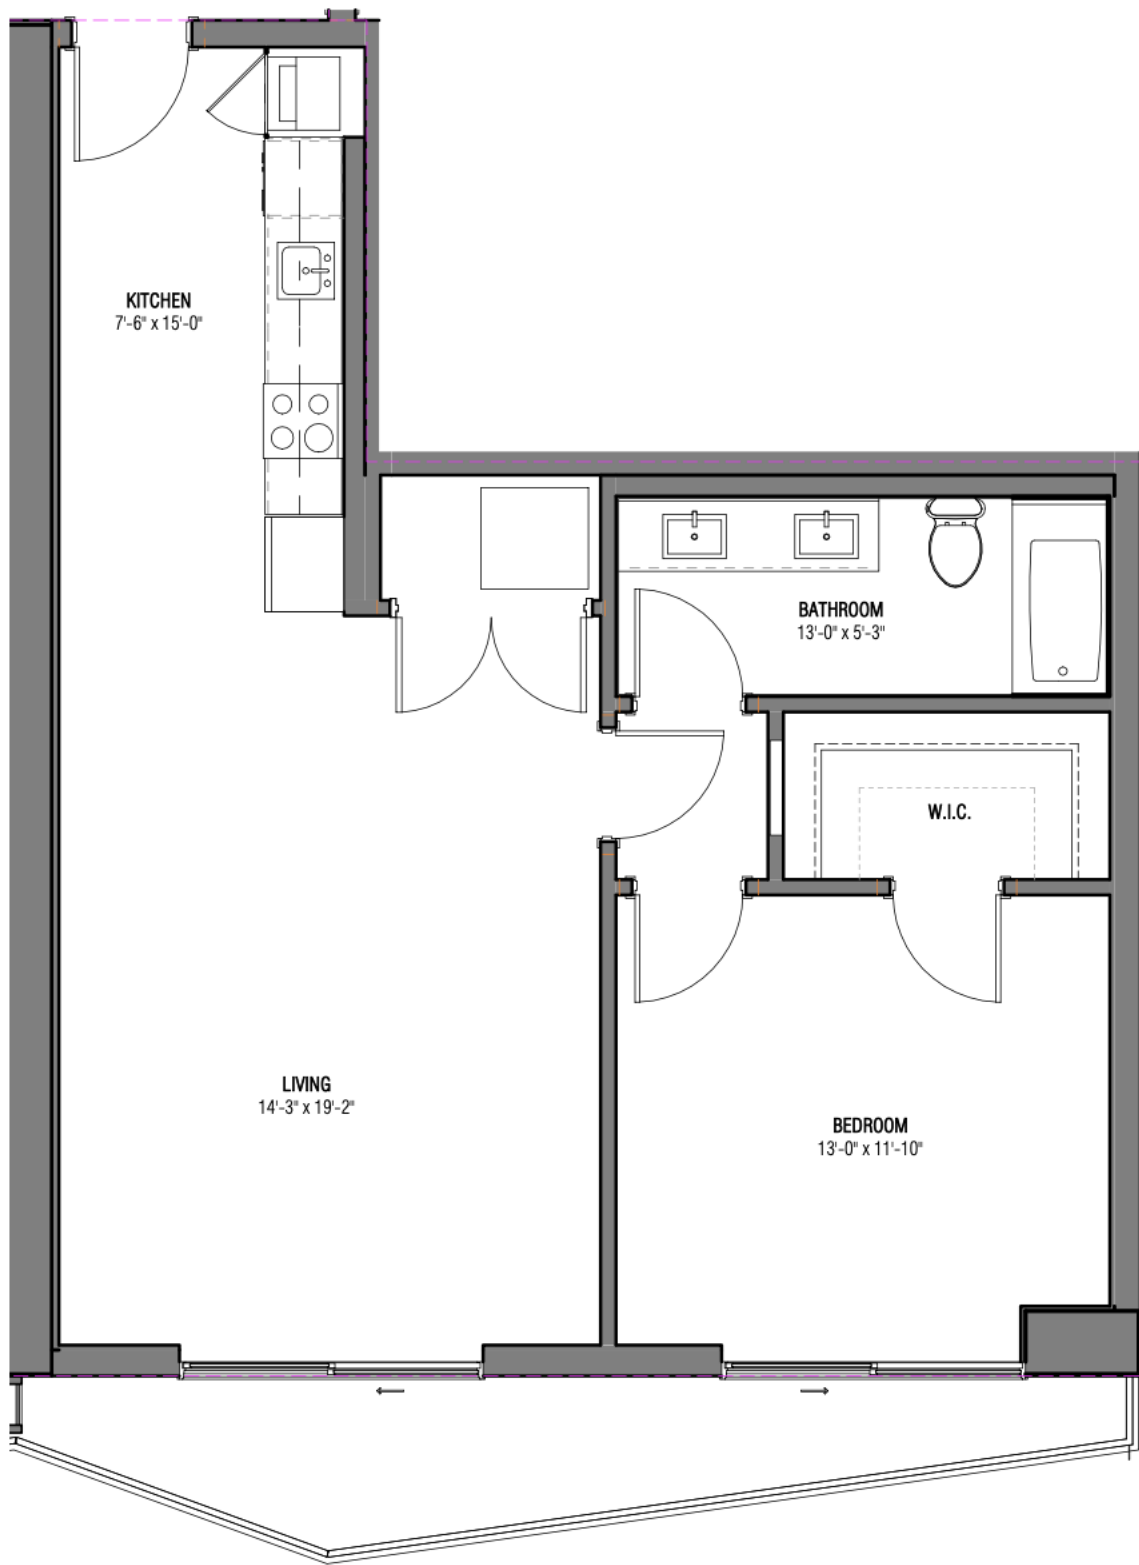

VICEROY BRICKELL
The Residences

Residence 14
Levels 15th to 42nd
1 Bedroom / 1 Bath

Interior Area: 833 SQ.FT 77.39 SQ.M