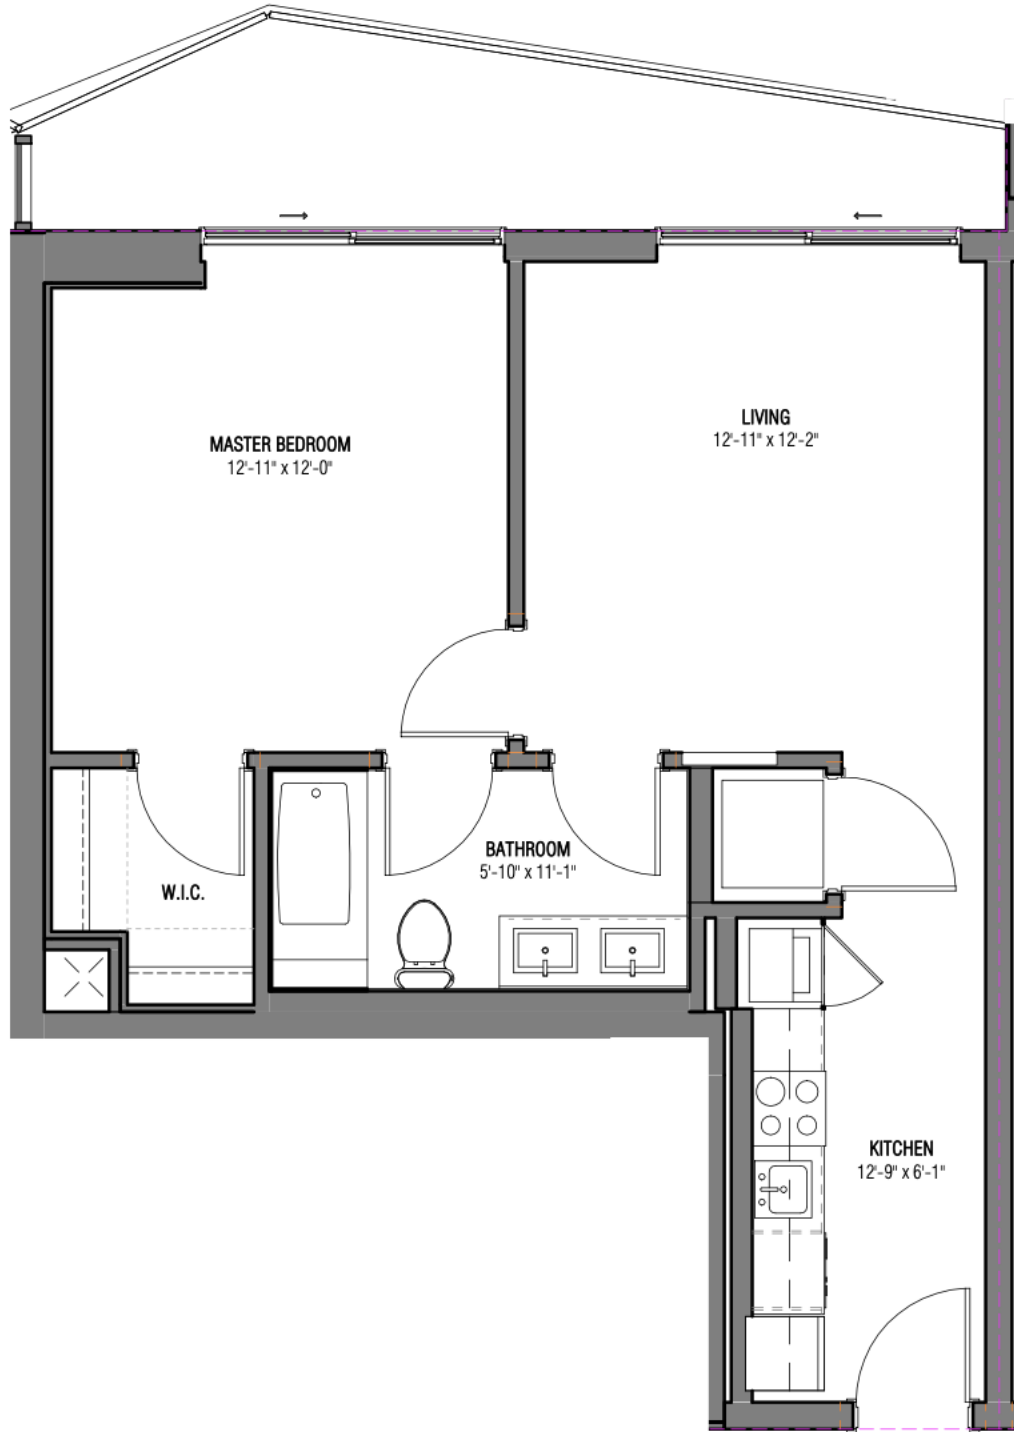

VICEROY BRICKELL

The Residences

Residence 05
Levels 15th to 42nd
1 Bedroom / 1 Bath

Interior Area: 670 SQ.FT 62.25 SQ.M

SE 5th Street