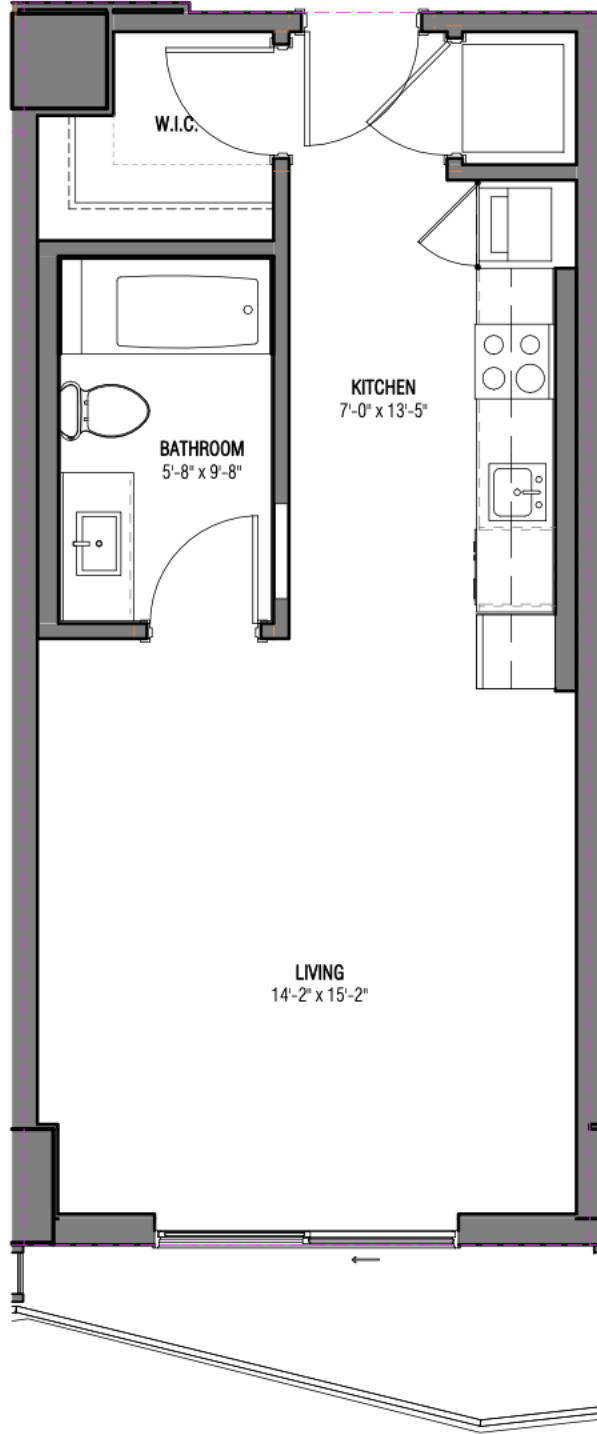

VICEROY BRICKELL
The Residences

Residence 09

Levels 15th to 42nd
Studio / 1 Bath

Interior Area: 485 SQ.FT 45.06 SQ.M