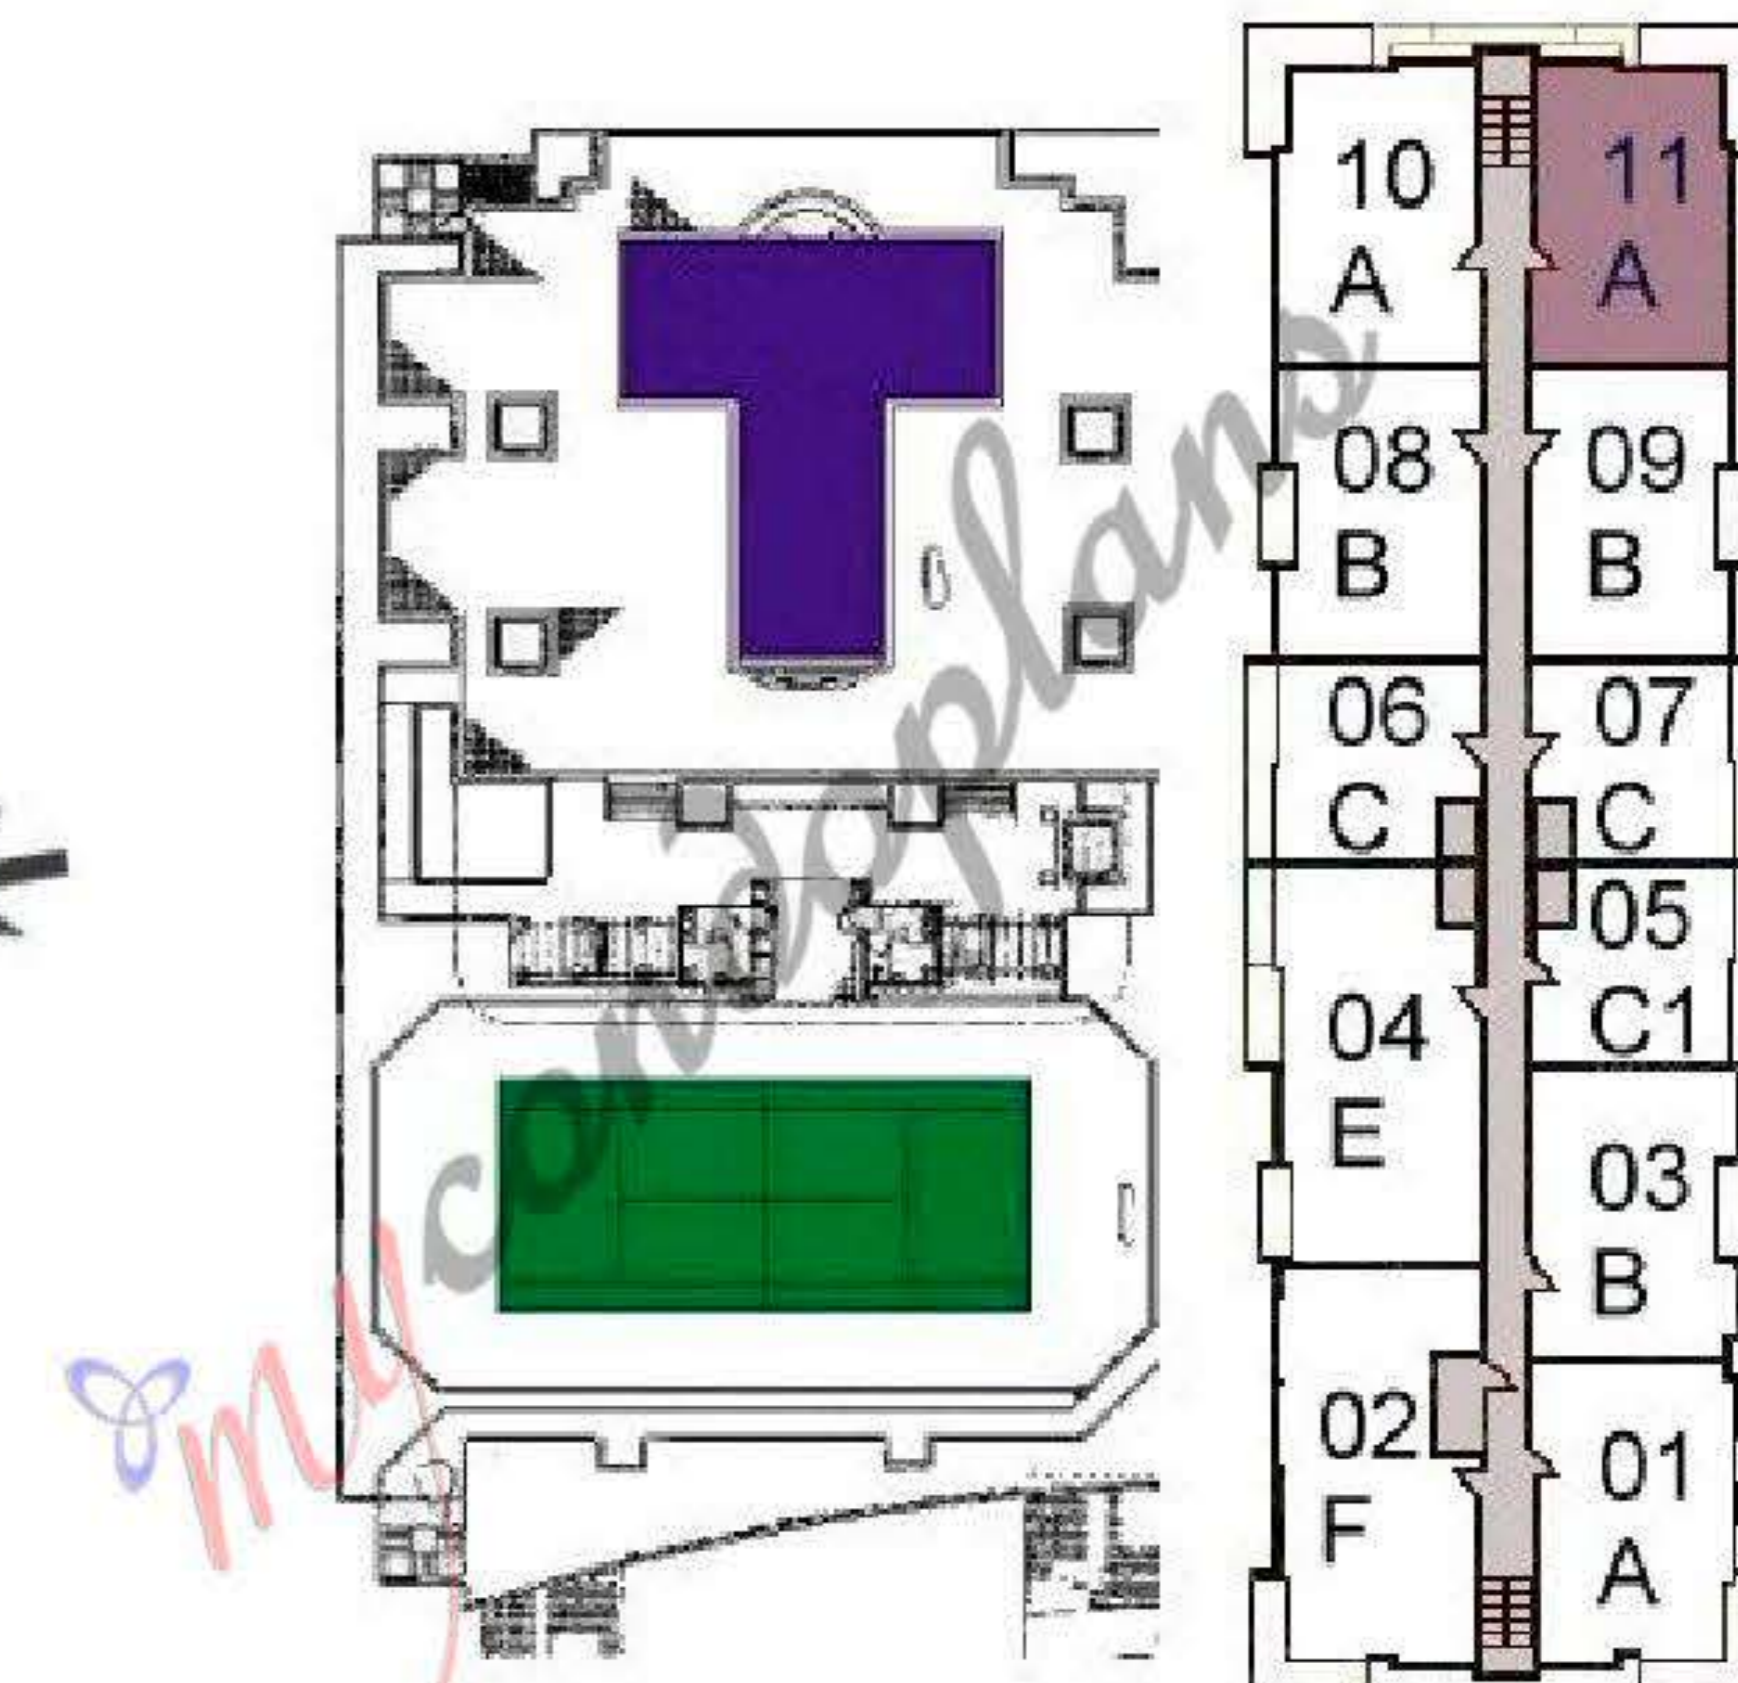

**RESIDENCE A
UNITS 11**

FLOORS 4 - 34

2 Bedrooms
2 Bathrooms

Living area 1200 sf - 111 m²
Terrace 164 sf - 15 m²

BISCAYNE BAY

YACHT CLUB AT BRICKELL

BRICKELL BAY DR