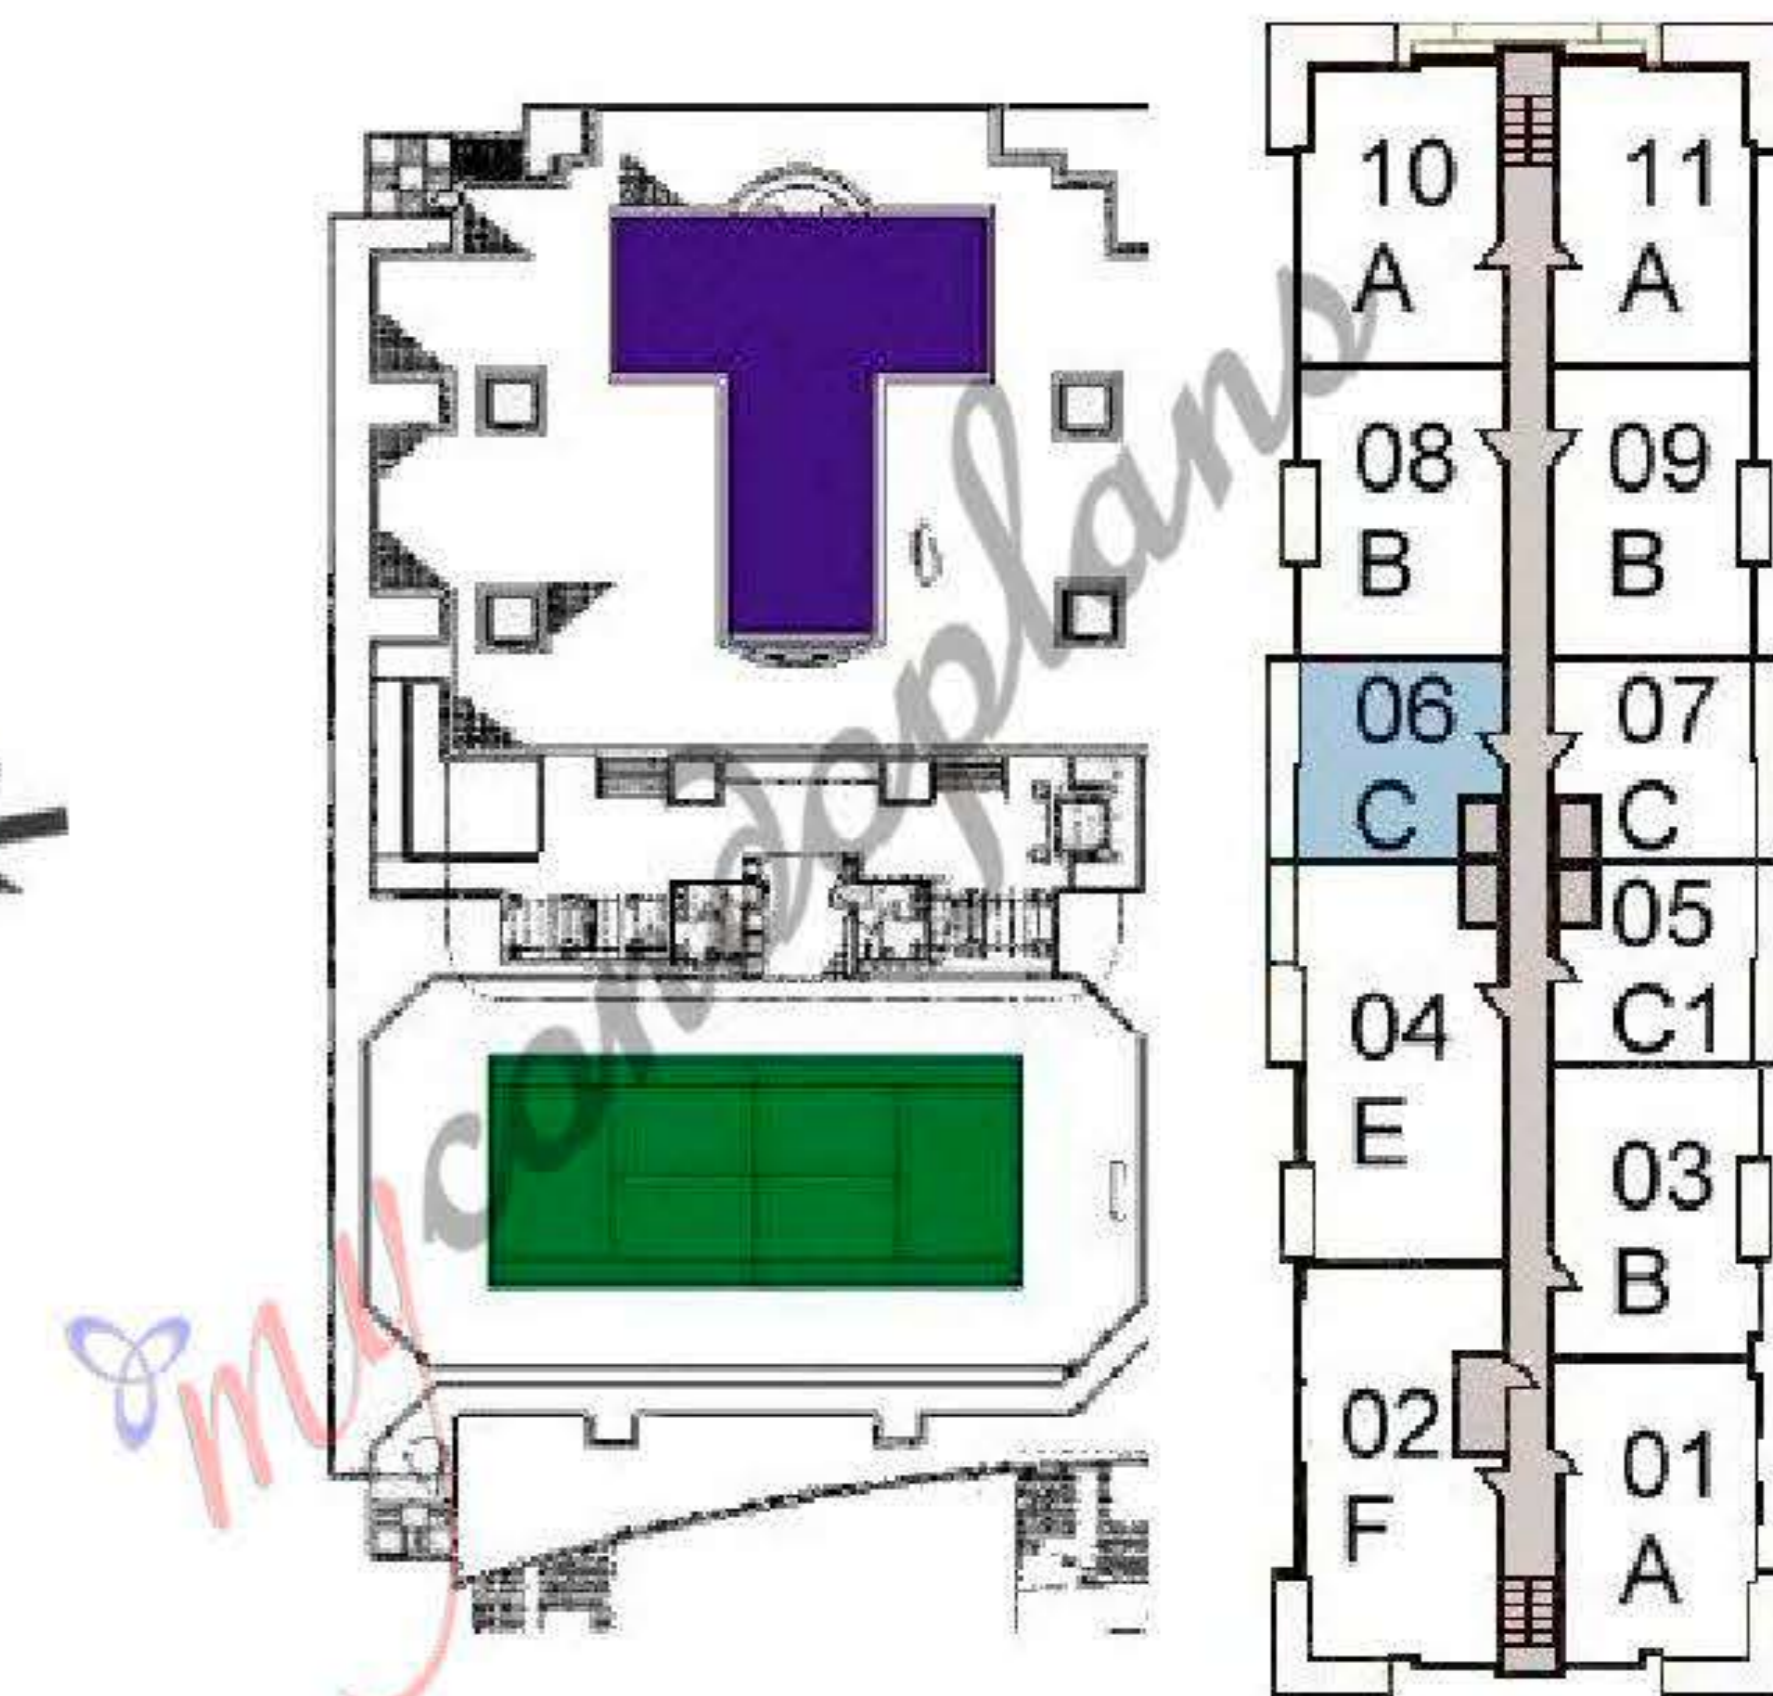

RESIDENCE C

UNITS 06

FLOORS 6 - 34, PH106 & PH206

- 1 Bedroom
- 1 Bathroom

Living area 750 sf - 70 m²
Balcony 133 sf 12 m²

BISCAYNE BAY

YACHT CLUB AT BRICKELL

BRICKELL BAY DR