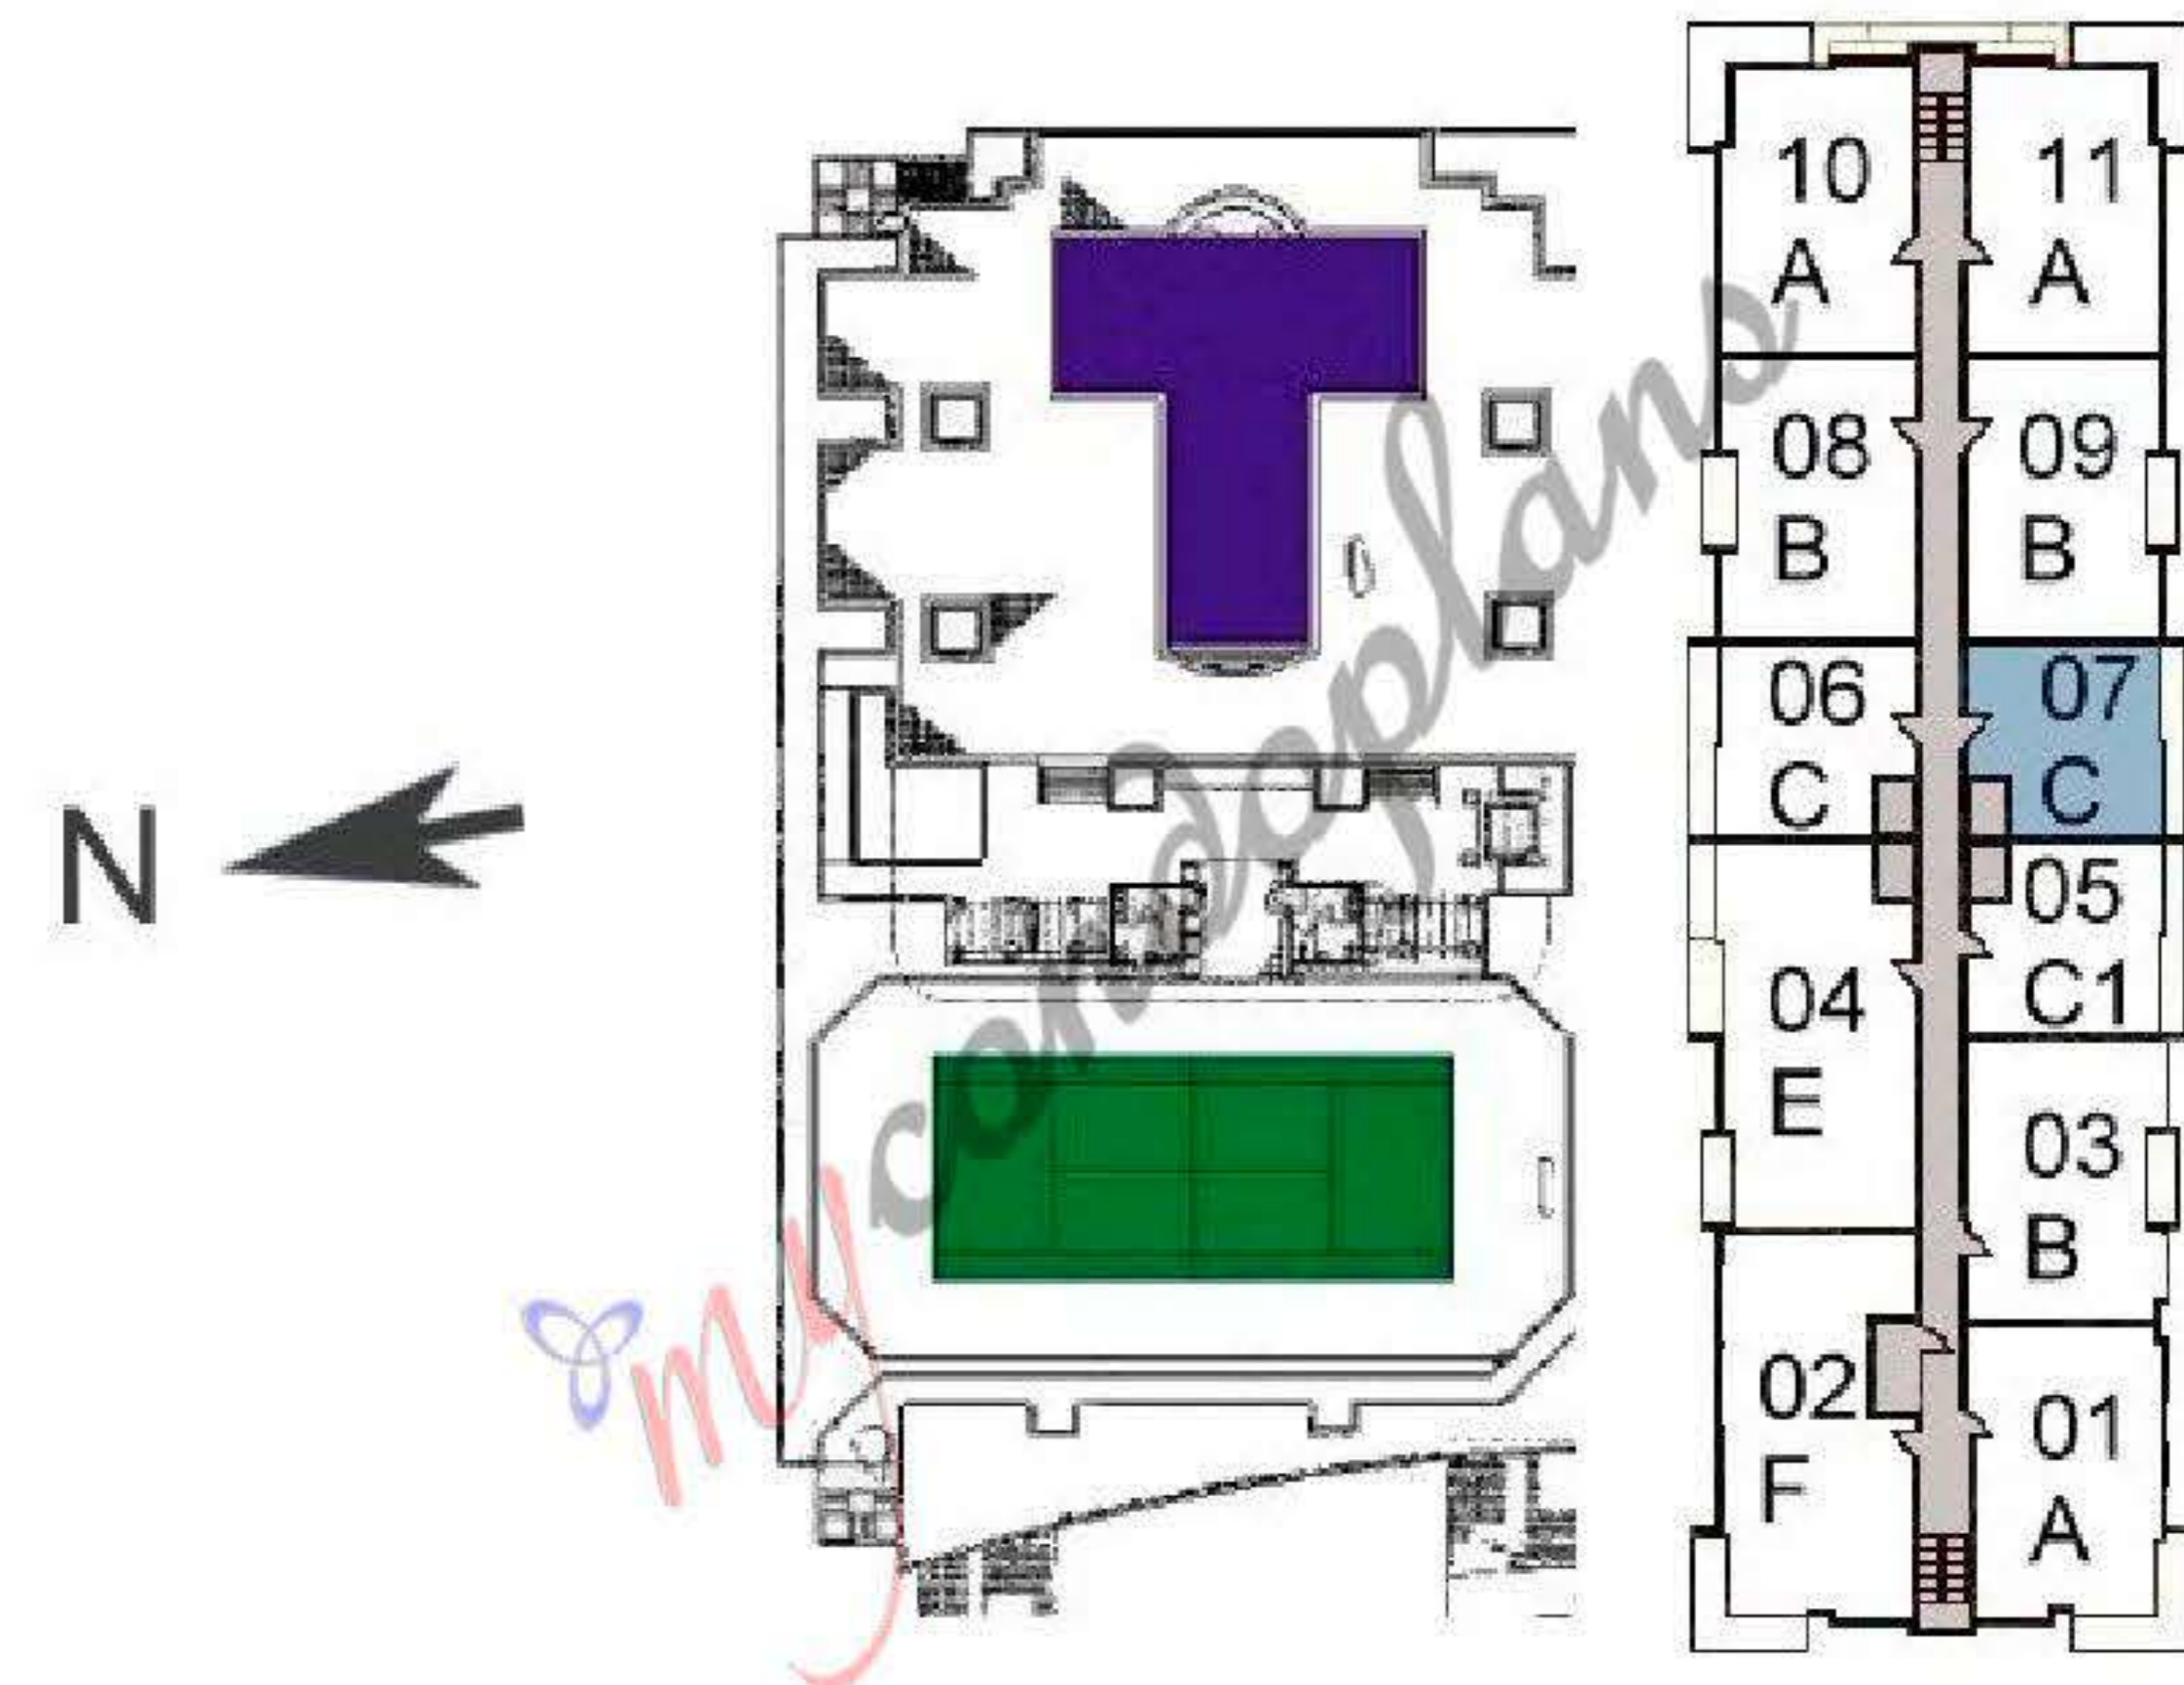

RESIDENCE C

UNITS 07

FLOORS 3 - 34 & PH107

- 1 Bedroom
- 1 Bathroom

Living area 750 sf - 70 m2
Balcony 133 sf 12 m2

YACHT CLUB AT BRICKELL

BISCAYNE BAY

BRICKELL BAY DR