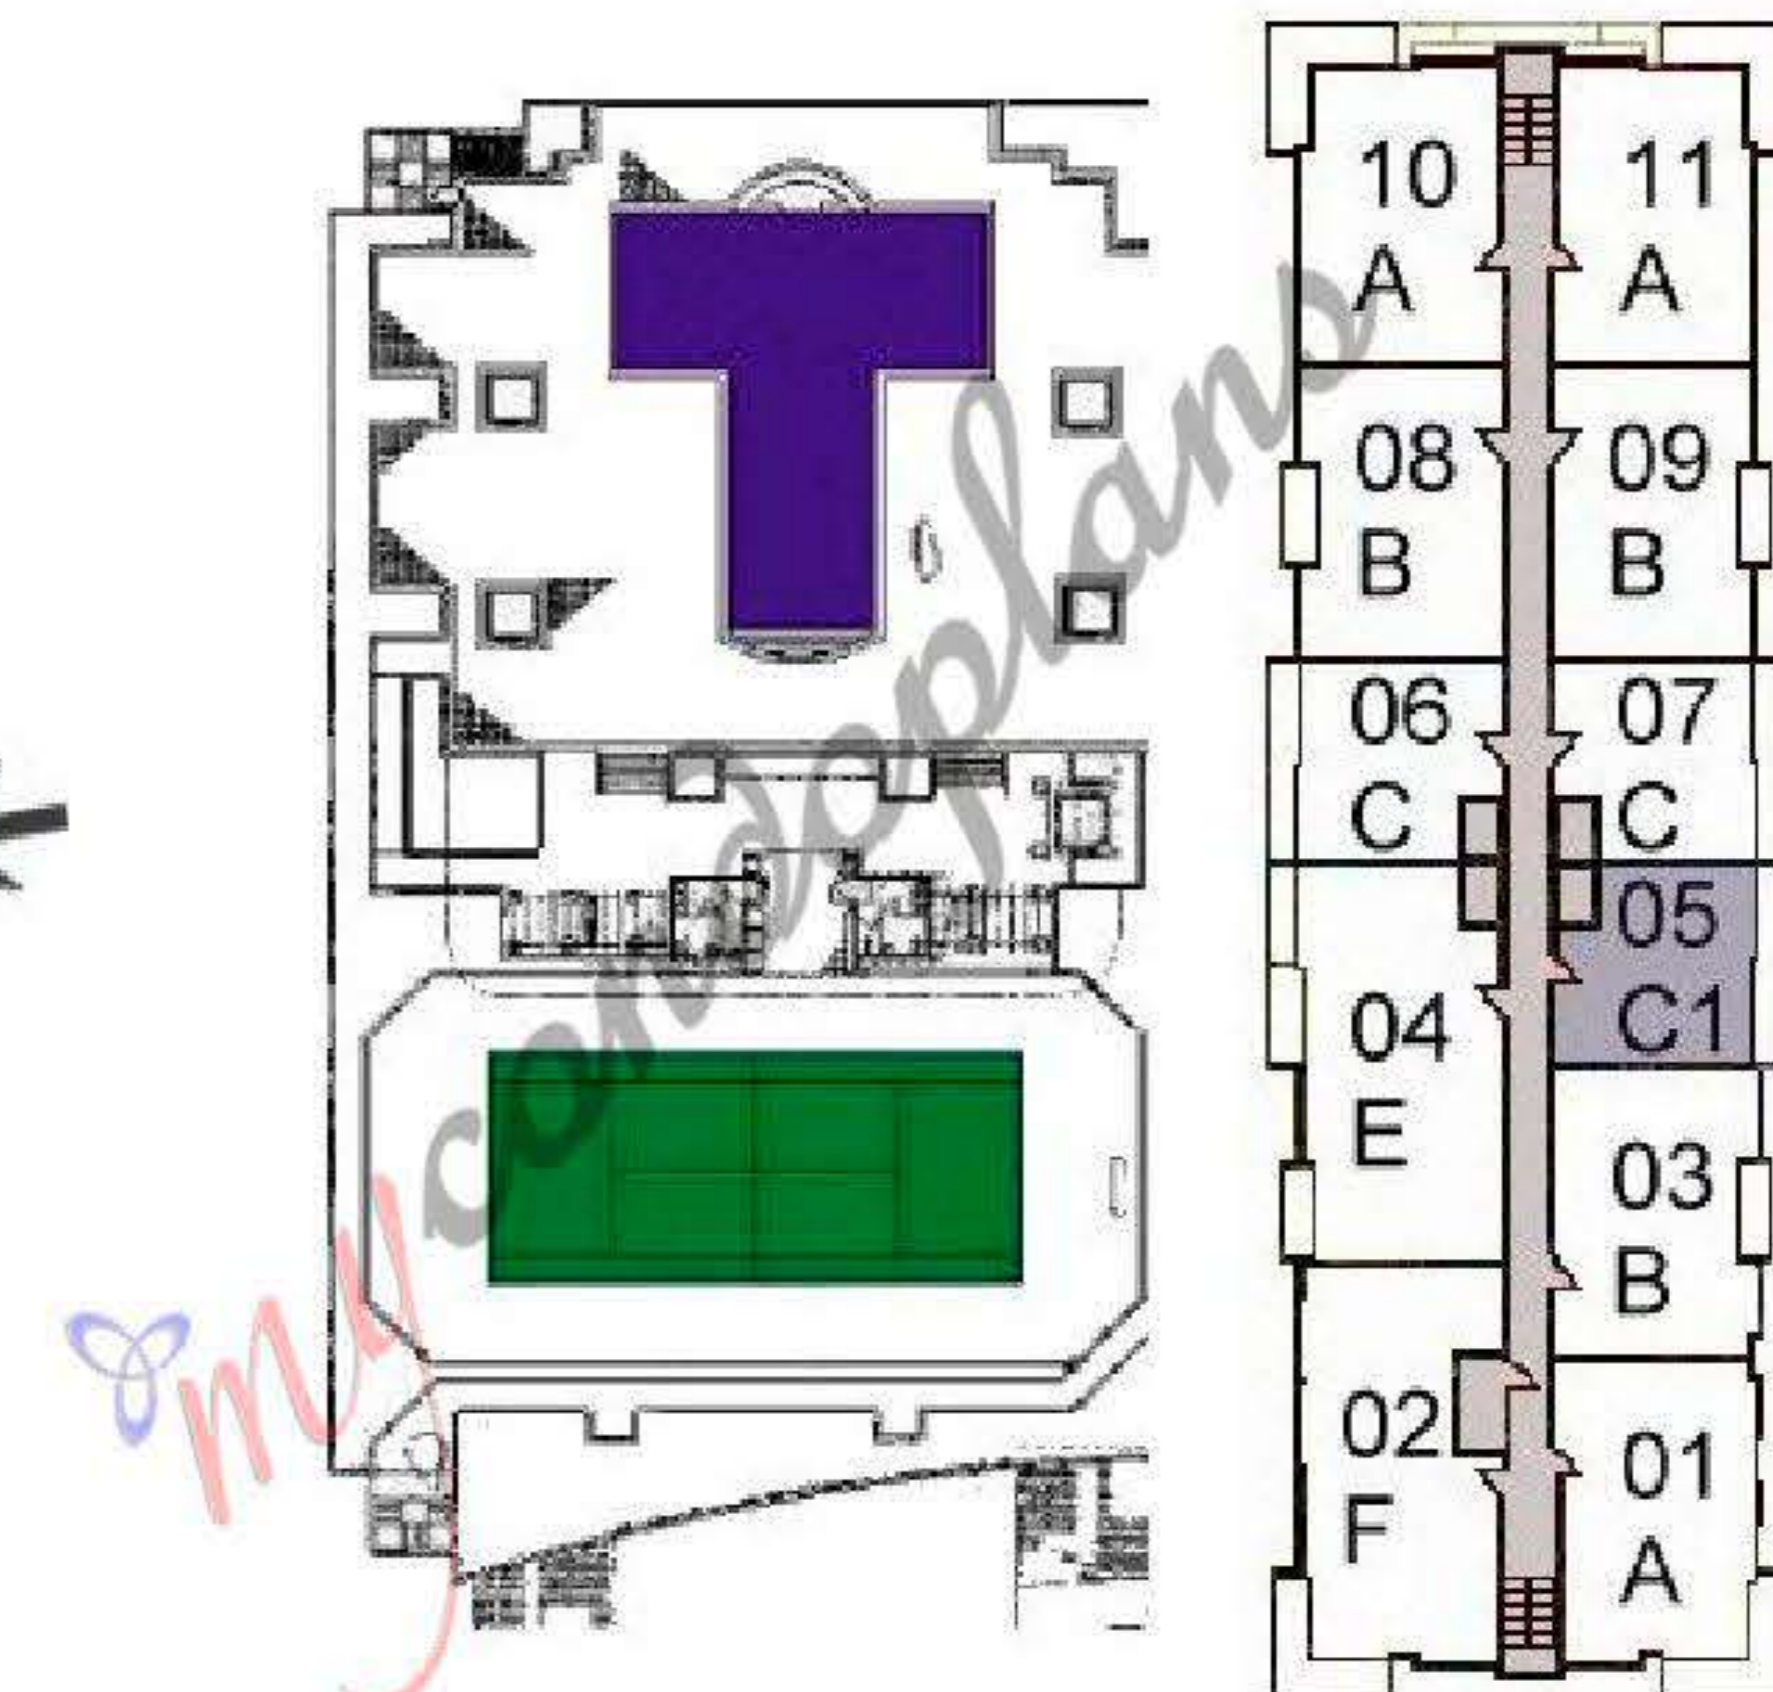

# RESIDENCE C1

UNITS 05

FLOORS 3 - 34, PH105 & PH205

- 1 Bedroom
- 1 Bathroom

Living Area 760 sf - 71 m<sup>2</sup>  
Balcony 133 sf - 12 m<sup>2</sup>

BISCAYNE BAY

YACHT CLUB AT BRICKELL

BRICKELL BAY DR