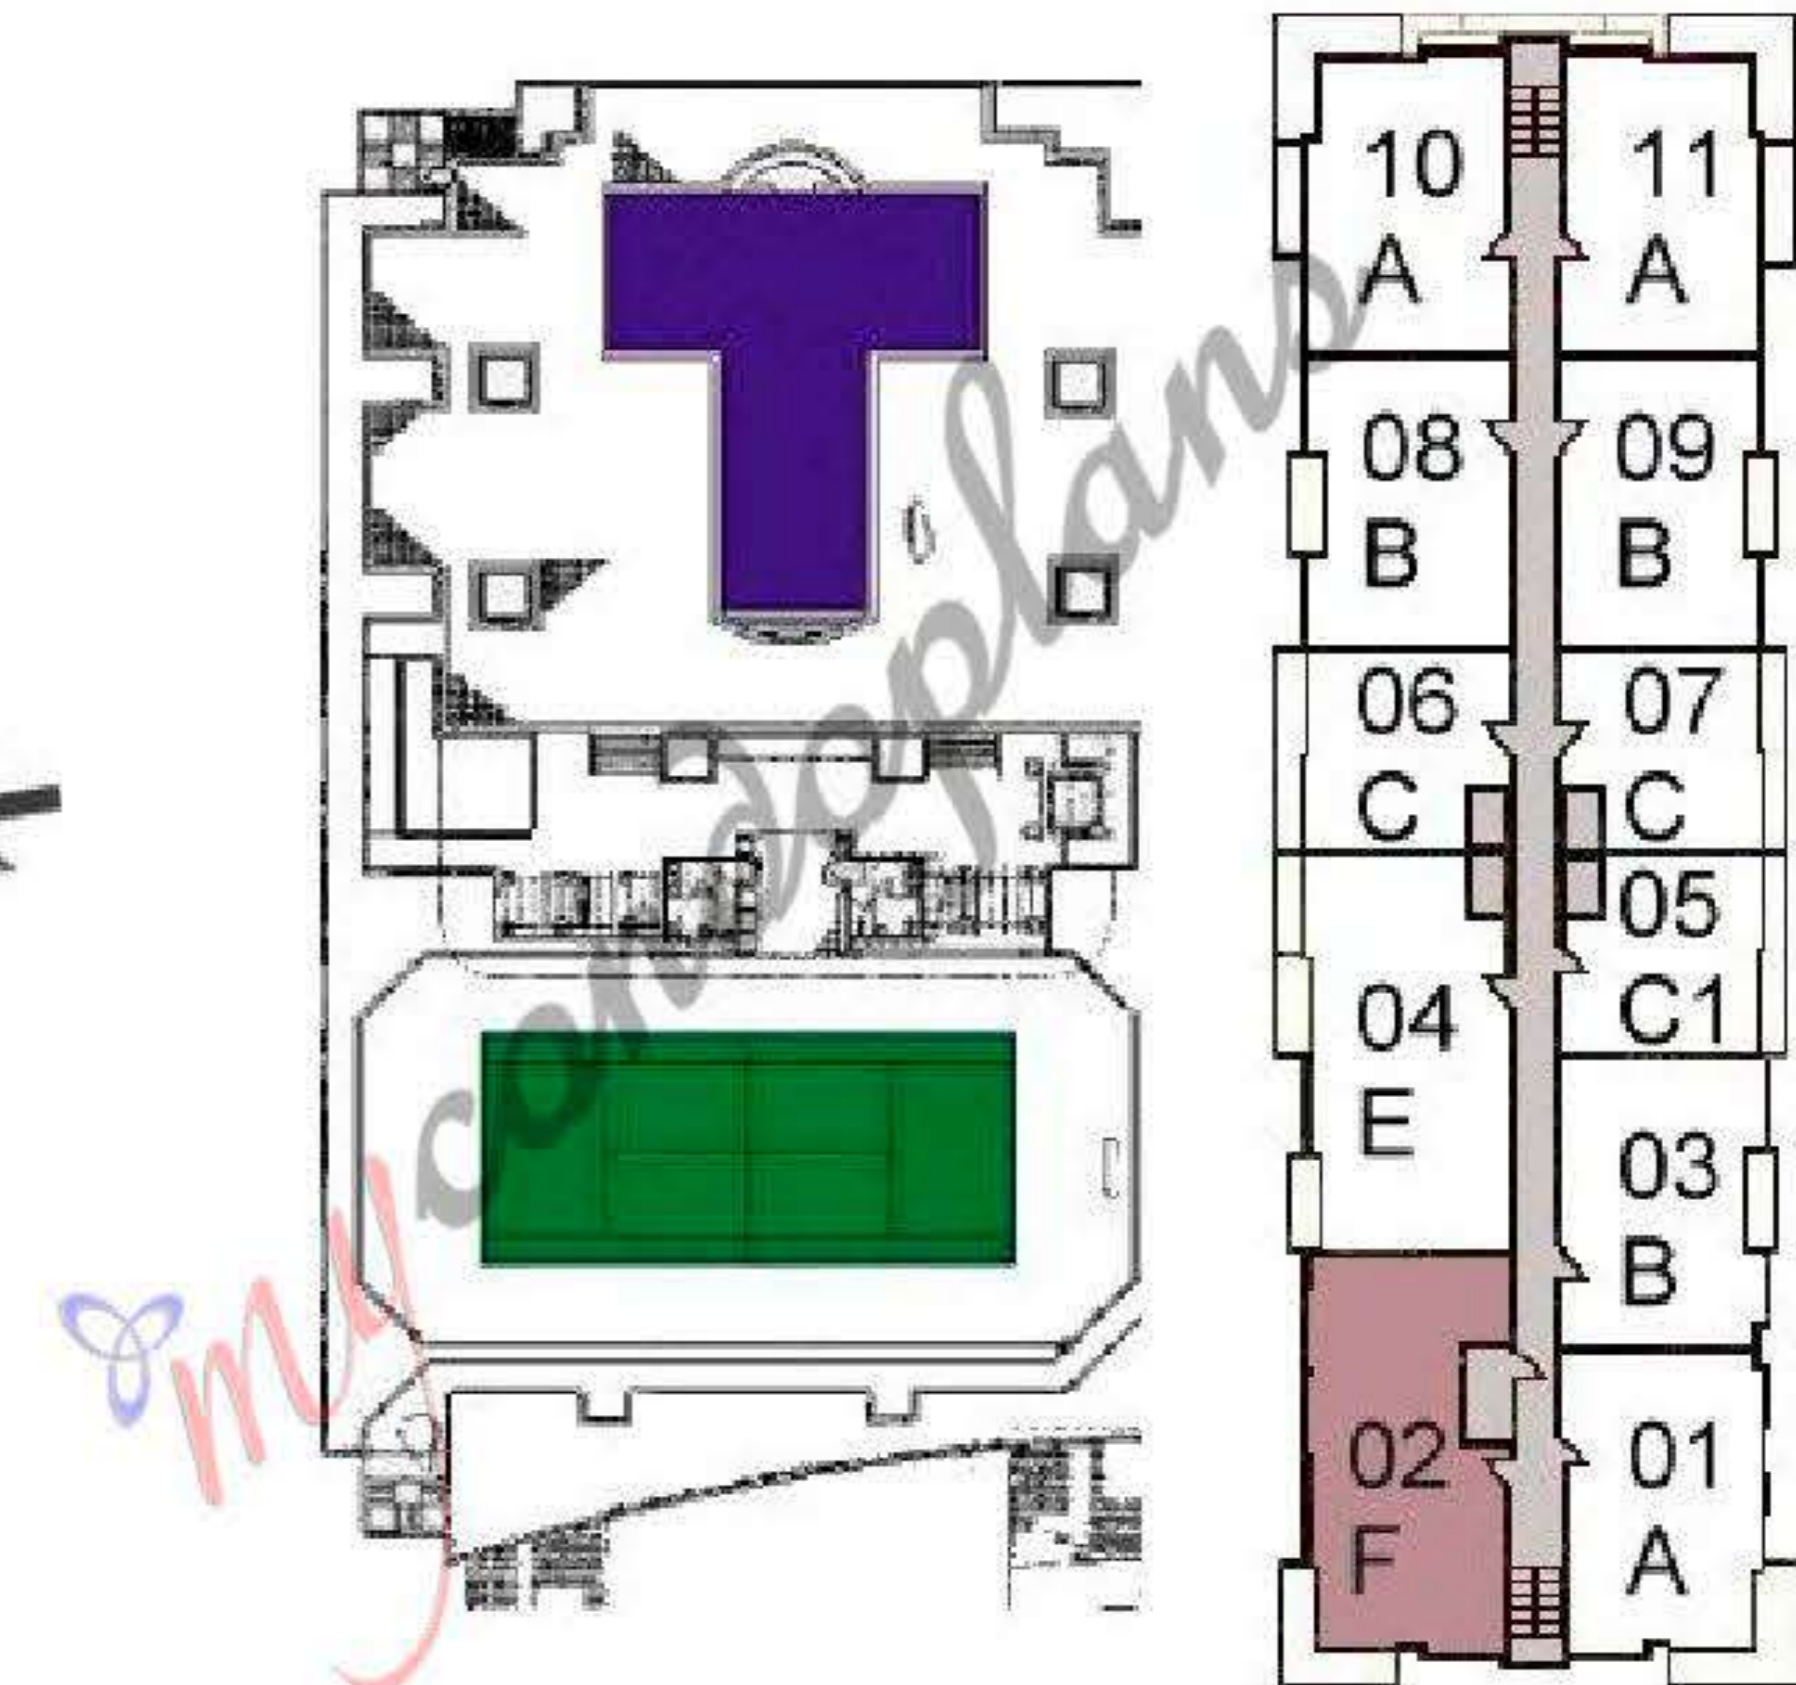

RESIDENCE F

UNITS 02

FLOORS 6 - 34 & PH102

3 Bedrooms  
2 Bathrooms

Living Area 1470 sf - 137 m2  
Balcony 130 sf - 12m2

BISCAYNE BAY

YACHT CLUB AT BRICKELL

BRICKELL BAY DR