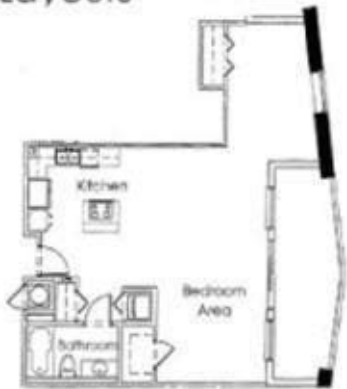

# Neo Unit Layouts

unit type **2**

bedrooms 2

bathrooms 1

living 868 sq. ft.

balcony 166 sq. ft.

balcony area yes

Back to Listings