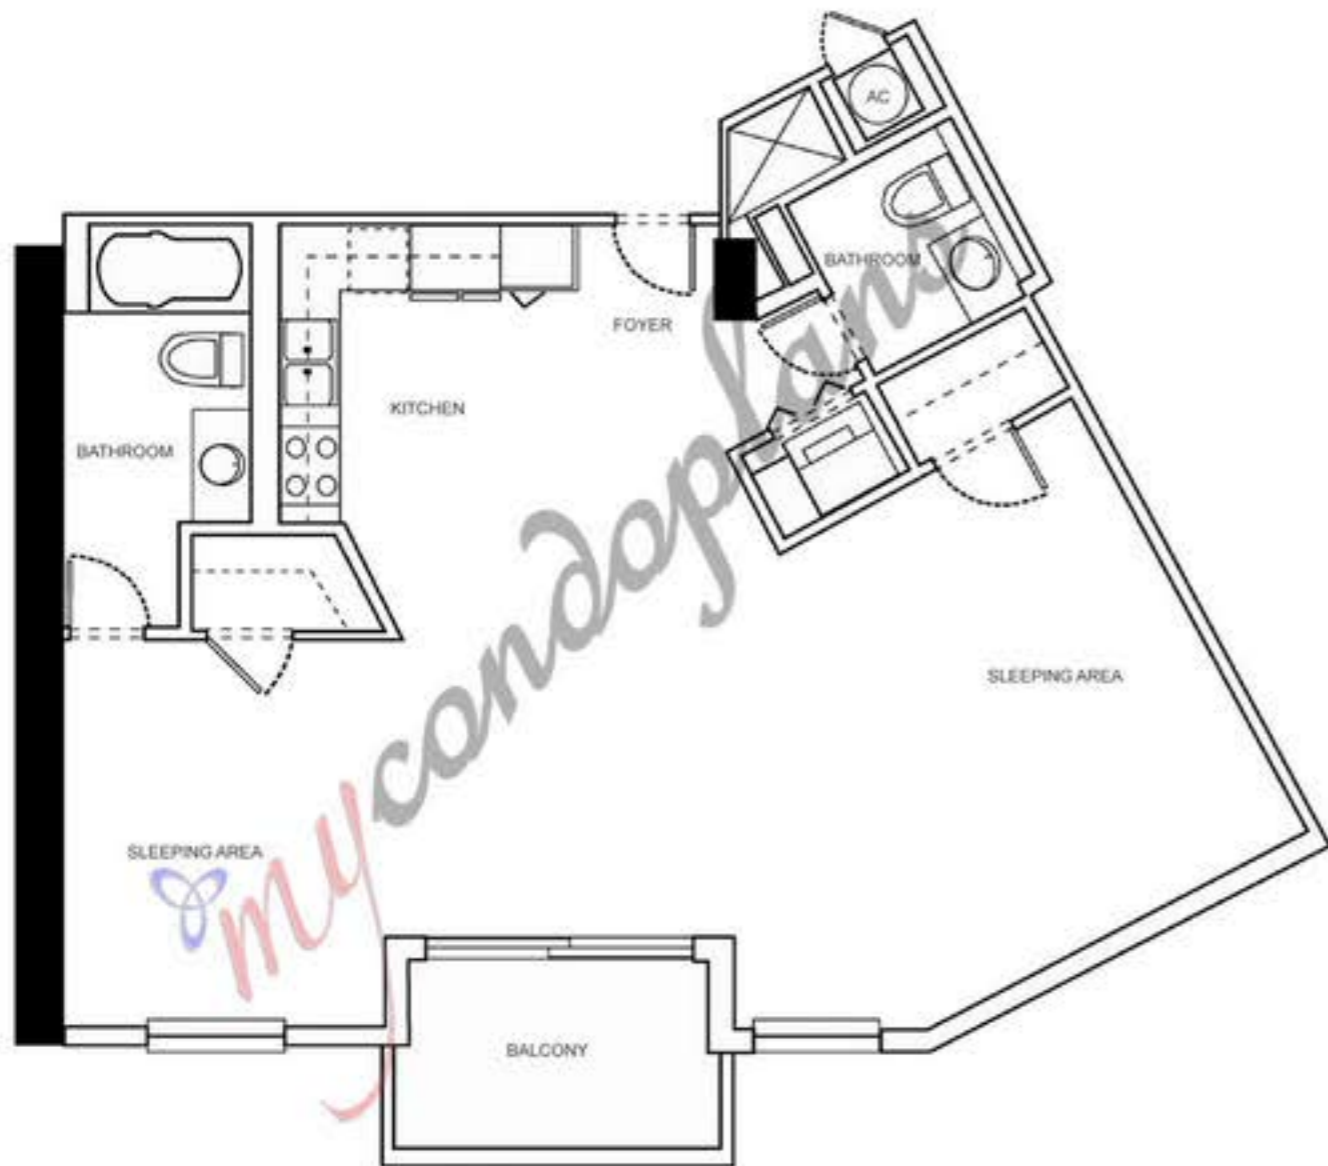

NEOLOFTS

10 SW S River Dr

LINE 06

FLOORS 7 - 18 & PH I

2 BEDROOM, 2 BATHROOM

	sf	sm
INTERIOR	1010	94
EXTERIOR	77	7

LARGER BALCONY ON FLOOR 7