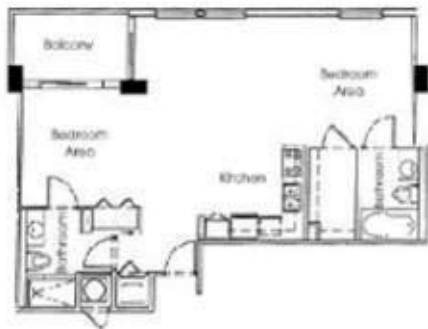

Neo Unit Layouts

unit type **13**

bedrooms 2

bathrooms 2

living 968 sq. ft.

balcony 81 sq. ft.

balcony
area yes

[Back to floorplan](#)