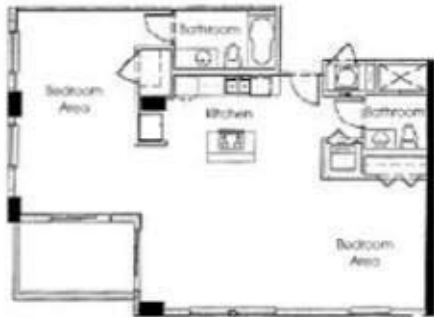

Neo Unit Layouts

 [Back to floorplan](#)

unit type **14**

bedrooms 2

bathrooms 2

living 1174 sq. ft.

balcony 99 sq. ft.

balcony area yes